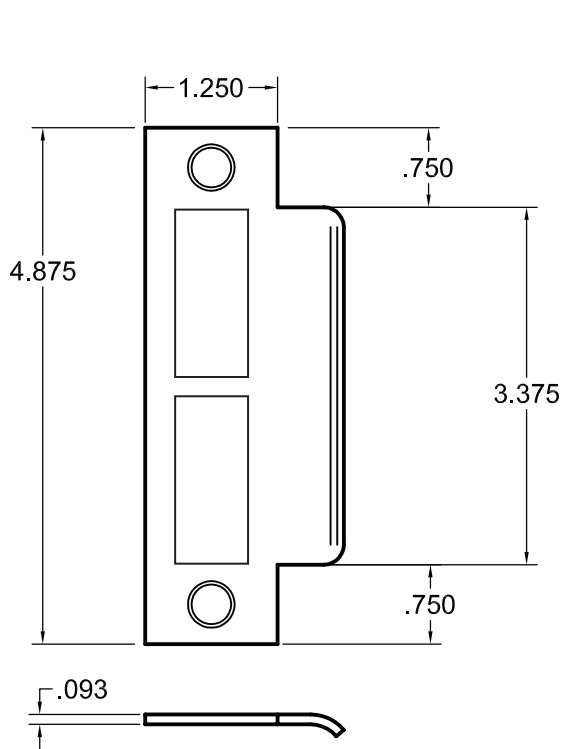

CY5-ThrdMrt1375

CY5-ThrdMrt150

CY5-ThrdMrt175

ANSI F13

ANSI F20

Brass Standard Strike Plate
#86147

Brass Flat Strike Plate
#86148

Brass Extended Strike Plate
#86149