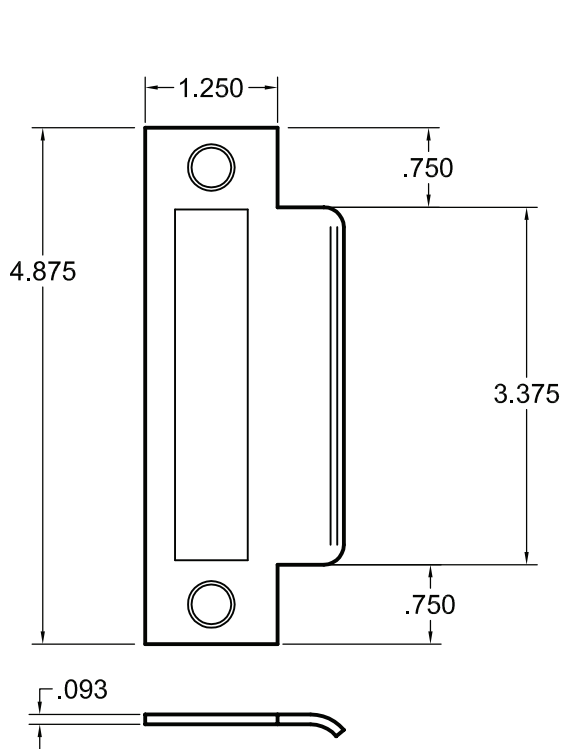

**CY5-ThrdMrt1375**

**CY5-ThrdMrt150**

**CY5-ThrdMrt175**

**ANSI F13**

**ANSI F20**

Brass Standard Strike Plate  
#86147

Brass Flat Strike Plate  
#86148

Brass Extended Strike Plate  
#86149