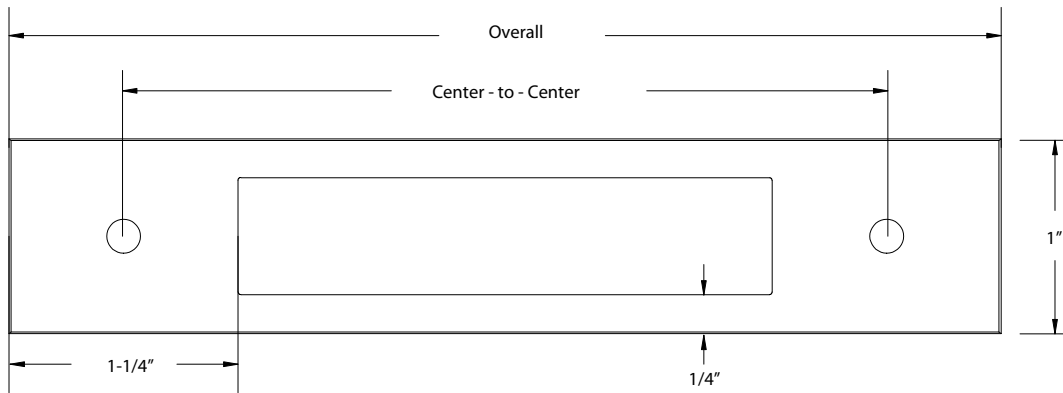

**MODERN BACKPLATE FOR KNOB**  
**86921**

**MODERN BACKPLATE FOR PULLS**

Product Code	C-to-C	Overall
<b>86922</b>	4"	5-1/4"
<b>86923</b>	5"	6-1/4"
<b>86924</b>	6"	7-1/4"
<b>86925</b>	8"	9-1/4"
<b>86926</b>	10"	11-1/4"
<b>86927</b>	12"	13-1/4"

NOT DRAWN TO SCALE