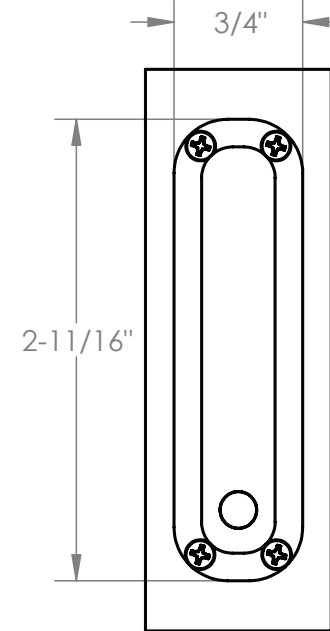

MODERN RECTANGULAR BARN DOOR PRIVACY LOCKS - FLUSH PULL WITH INTEGRATED STRIKE

side view

back view

top view

*Note: For general info only. Not drawn to scale. Do not use as a drilling template.

MODERN RECTANGULAR BARN DOOR PRIVACY LOCKS - STRIKE

side view

back view

top view

*Note: For general info only. Not drawn to scale. Do not use as a drilling template.

MODERN RECTANGULAR BARN DOOR PRIVACY LOCKS - SURFACE MOUNT BOLT COVER

*Note: For general info only. Not drawn to scale. Do not use as a drilling template.

MODERN RECTANGULAR BARN DOOR PRIVACY LOCKS - SURFACE MOUNT BOLT BASE

*Note: For general info only. Not drawn to scale. Do not use as a drilling template.

MODERN RECTANGULAR BARN DOOR PRIVACY LOCKS - SURFACE MOUNT BOLT BRACKET

*Note: For general info only. Not drawn to scale. Do not use as a drilling template.