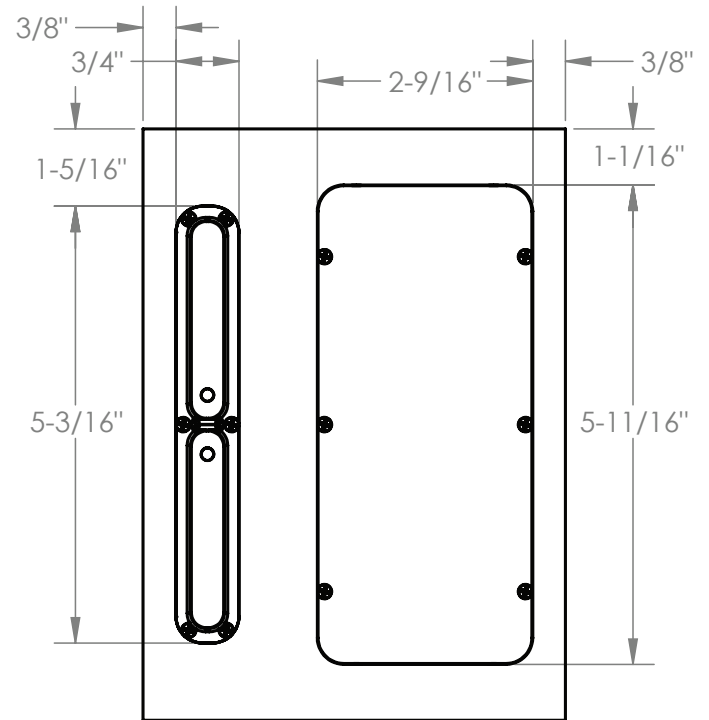

MODERN RECTANGULAR BARN DOOR PRIVACY LOCKS - FLUSH PULL WITH INTEGRATED STRIKE

side view

back view

top view

*Note: For general info only. Not drawn to scale. Do not use as a drilling template.

MODERN RECTANGULAR BARN DOOR PRIVACY LOCKS - STRIKE

side view

back view

top view

*Note: For general info only. Not drawn to scale. Do not use as a drilling template.

MODERN RECTANGULAR BARN DOOR PRIVACY LOCKS - SURFACE MOUNT BOLT COVER

*Note: For general info only. Not drawn to scale. Do not use as a drilling template.

MODERN RECTANGULAR BARN DOOR PRIVACY LOCKS - SURFACE MOUNT BOLT BASE

*Note: For general info only. Not drawn to scale. Do not use as a drilling template.

MODERN RECTANGULAR BARN DOOR PRIVACY LOCKS - SURFACE MOUNT BOLT BRACKET

*Note: For general info only. Not drawn to scale. Do not use as a drilling template.