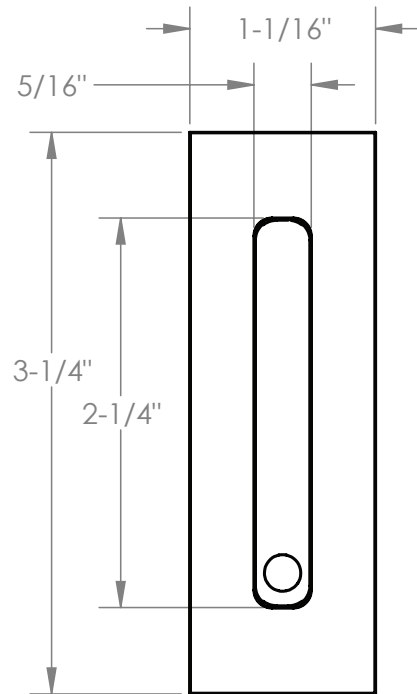

MODERN RECTANGULAR BARN DOOR PRIVACY LOCKS - FLUSH PULL WITH INTEGRATED STRIKE

side view

back view

top view

*Note: For general info only. Not drawn to scale. Do not use as a drilling template.

MODERN RECTANGULAR BARN DOOR PRIVACY LOCKS - STRIKE

side view

back view

top view

*Note: For general info only. Not drawn to scale. Do not use as a drilling template.

MODERN RECTANGULAR BARN DOOR PRIVACY LOCKS - SURFACE MOUNT BOLT COVER

*Note: For general info only. Not drawn to scale. Do not use as a drilling template.

MODERN RECTANGULAR BARN DOOR PRIVACY LOCKS - SURFACE MOUNT BOLT BASE

*Note: For general info only. Not drawn to scale. Do not use as a drilling template.

MODERN RECTANGULAR BARN DOOR PRIVACY LOCKS - SURFACE MOUNT BOLT BRACKET

*Note: For general info only. Not drawn to scale. Do not use as a drilling template.