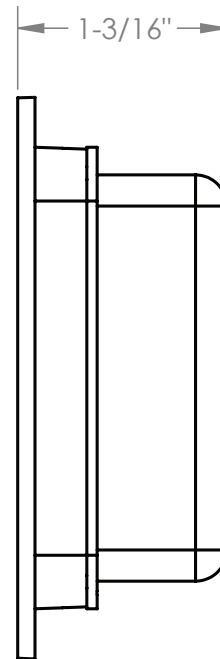

MODERN RECTANGULAR BARN DOOR PRIVACY LOCKS - FLUSH PULL WITH INTEGRATED STRIKE

side view

back view

top view

*Note: For general info only. Not drawn to scale. Do not use as a drilling template.

MODERN RECTANGULAR BARN DOOR PRIVACY LOCKS - STRIKE

side view

back view

top view

*Note: For general info only. Not drawn to scale. Do not use as a drilling template.

MODERN RECTANGULAR BARN DOOR PRIVACY LOCKS - SURFACE MOUNT BOLT COVER

*Note: For general info only. Not drawn to scale. Do not use as a drilling template.

MODERN RECTANGULAR BARN DOOR PRIVACY LOCKS - SURFACE MOUNT BOLT BASE

*Note: For general info only. Not drawn to scale. Do not use as a drilling template.

MODERN RECTANGULAR BARN DOOR PRIVACY LOCKS - SURFACE MOUNT BOLT BRACKET

*Note: For general info only. Not drawn to scale. Do not use as a drilling template.