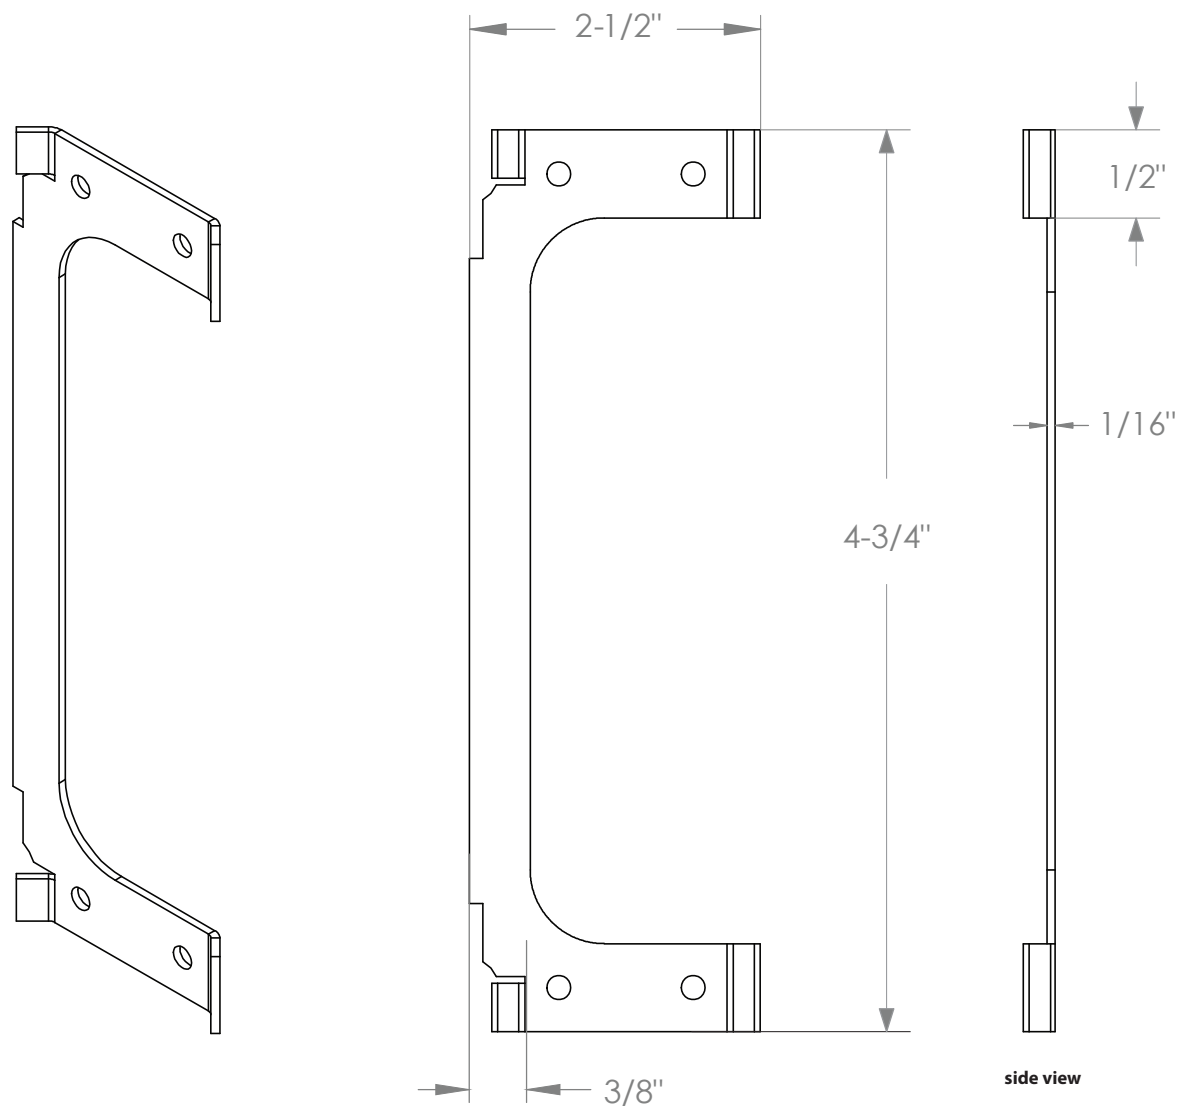

MODERN RECTANGULAR BARN DOOR PRIVACY LOCKS - FLUSH PULL WITH INTEGRATED STRIKE

side view

back view

top view

*Note: For general info only. Not drawn to scale. Do not use as a drilling template.

MODERN RECTANGULAR BARN DOOR PRIVACY LOCKS - STRIKE

side view

back view

top view

*Note: For general info only. Not drawn to scale. Do not use as a drilling template.

MODERN RECTANGULAR BARN DOOR PRIVACY LOCKS - SURFACE MOUNT BOLT COVER

*Note: For general info only. Not drawn to scale. Do not use as a drilling template.

MODERN RECTANGULAR BARN DOOR PRIVACY LOCKS - SURFACE MOUNT BOLT BASE

*Note: For general info only. Not drawn to scale. Do not use as a drilling template.

MODERN RECTANGULAR BARN DOOR PRIVACY LOCKS - SURFACE MOUNT BOLT BRACKET

*Note: For general info only. Not drawn to scale. Do not use as a drilling template.