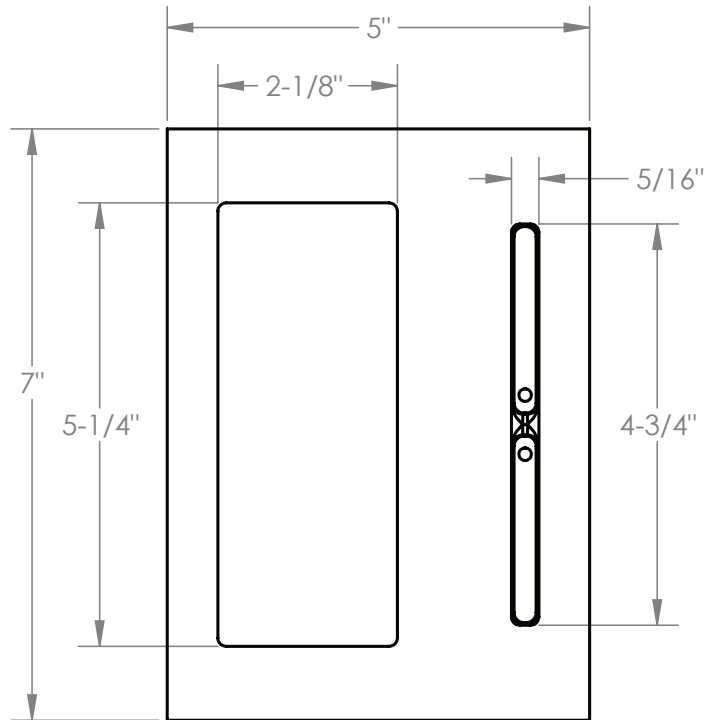

MODERN RECTANGULAR BARN DOOR PRIVACY LOCKS - FLUSH PULL WITH INTEGRATED STRIKE

side view

back view

top view

*Note: For general info only. Not drawn to scale. Do not use as a drilling template.

MODERN RECTANGULAR BARN DOOR PRIVACY LOCKS - STRIKE

side view

back view

top view

*Note: For general info only. Not drawn to scale. Do not use as a drilling template.

MODERN RECTANGULAR BARN DOOR PRIVACY LOCKS - SURFACE MOUNT BOLT COVER

*Note: For general info only. Not drawn to scale. Do not use as a drilling template.

MODERN RECTANGULAR BARN DOOR PRIVACY LOCKS - SURFACE MOUNT BOLT BASE

*Note: For general info only. Not drawn to scale. Do not use as a drilling template.

MODERN RECTANGULAR BARN DOOR PRIVACY LOCKS - SURFACE MOUNT BOLT BRACKET

*Note: For general info only. Not drawn to scale. Do not use as a drilling template.