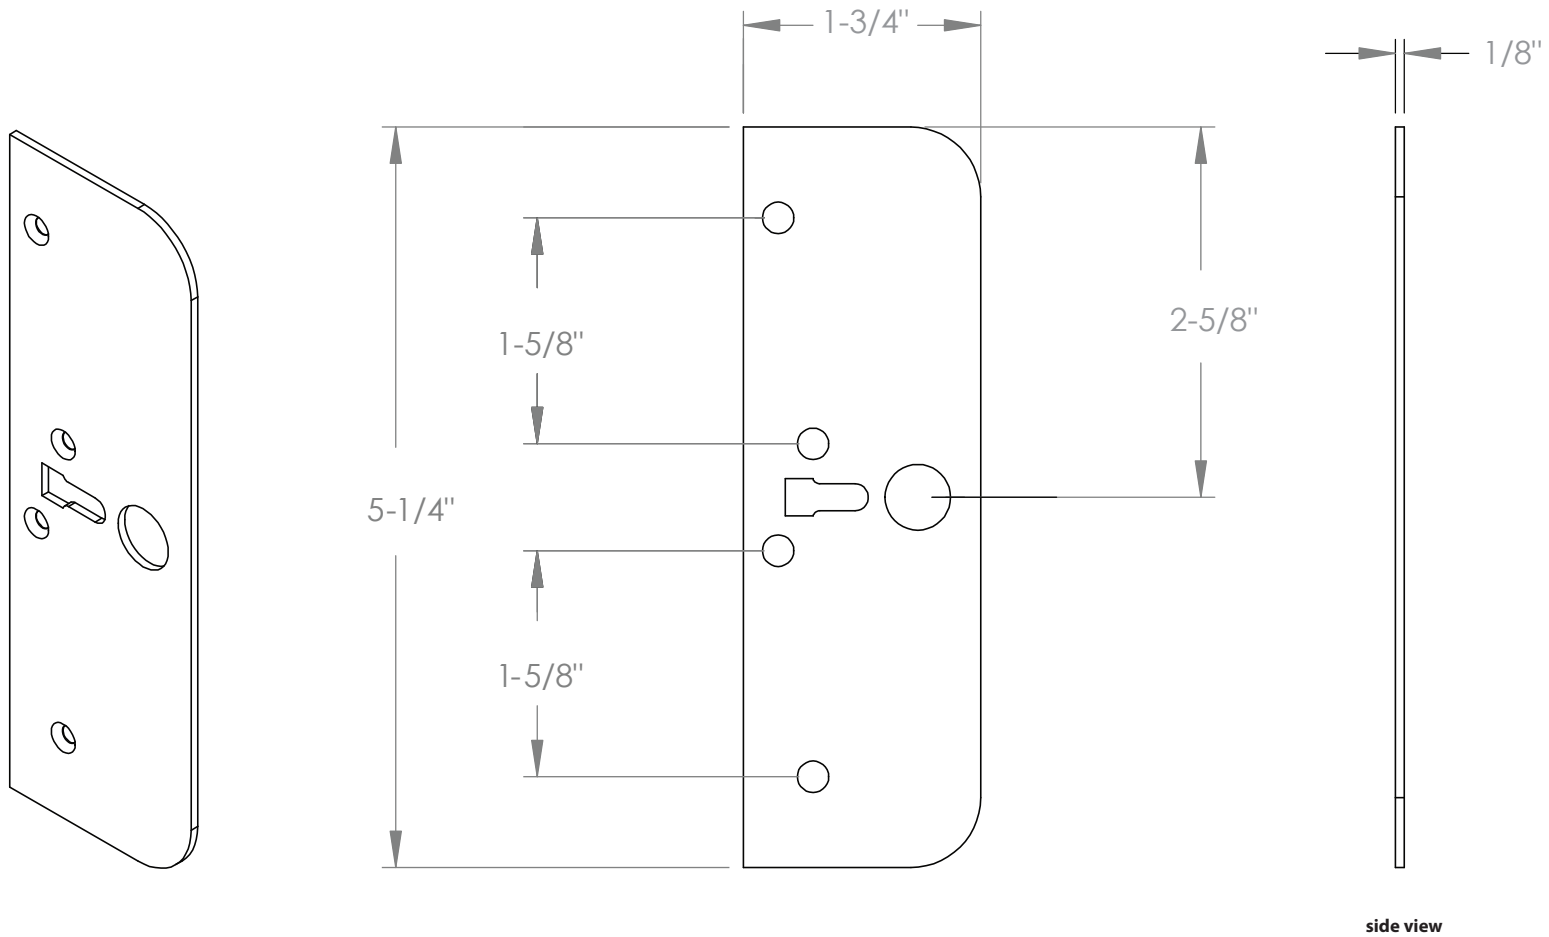

MODERN RECTANGULAR BARN DOOR PRIVACY LOCKS - FLUSH PULL WITH INTEGRATED STRIKE

side view

back view

top view

*Note: For general info only. Not drawn to scale. Do not use as a drilling template.

MODERN RECTANGULAR BARN DOOR PRIVACY LOCKS - STRIKE

side view

back view

top view

*Note: For general info only. Not drawn to scale. Do not use as a drilling template.

MODERN RECTANGULAR BARN DOOR PRIVACY LOCKS - SURFACE MOUNT BOLT COVER

*Note: For general info only. Not drawn to scale. Do not use as a drilling template.

MODERN RECTANGULAR BARN DOOR PRIVACY LOCKS - SURFACE MOUNT BOLT BASE

*Note: For general info only. Not drawn to scale. Do not use as a drilling template.

MODERN RECTANGULAR BARN DOOR PRIVACY LOCKS - SURFACE MOUNT BOLT BRACKET

*Note: For general info only. Not drawn to scale. Do not use as a drilling template.