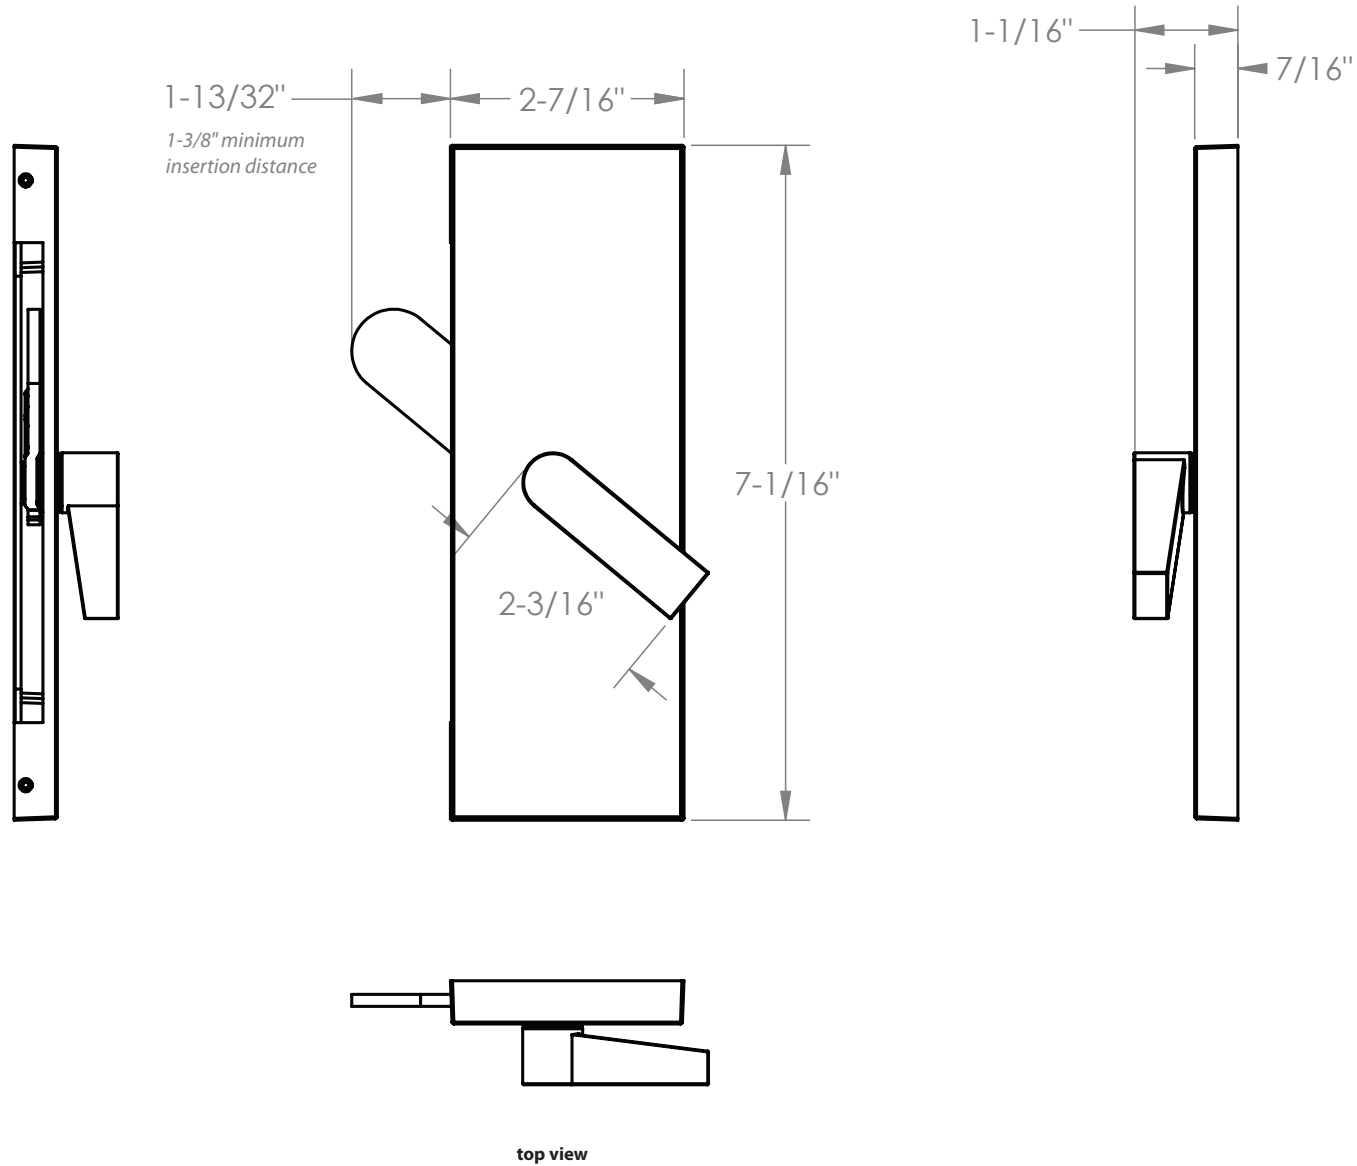

MODERN RECTANGULAR BARN DOOR PRIVACY LOCKS - FLUSH PULL WITH INTEGRATED STRIKE

side view

back view

top view

*Note: For general info only. Not drawn to scale. Do not use as a drilling template.

MODERN RECTANGULAR BARN DOOR PRIVACY LOCKS - STRIKE

side view

back view

top view

*Note: For general info only. Not drawn to scale. Do not use as a drilling template.

MODERN RECTANGULAR BARN DOOR PRIVACY LOCKS - SURFACE MOUNT BOLT COVER

*Note: For general info only. Not drawn to scale. Do not use as a drilling template.

MODERN RECTANGULAR BARN DOOR PRIVACY LOCKS - SURFACE MOUNT BOLT BASE

*Note: For general info only. Not drawn to scale. Do not use as a drilling template.

MODERN RECTANGULAR BARN DOOR PRIVACY LOCKS - SURFACE MOUNT BOLT BRACKET

*Note: For general info only. Not drawn to scale. Do not use as a drilling template.