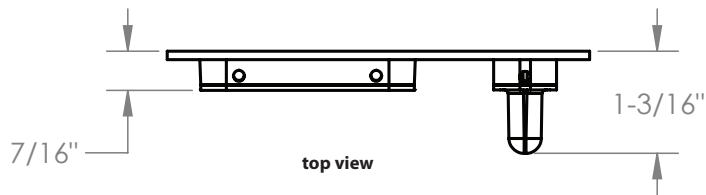

MODERN RECTANGULAR BARN DOOR PRIVACY LOCKS - FLUSH PULL WITH INTEGRATED STRIKE

side view

back view

top view

*Note: For general info only. Not drawn to scale. Do not use as a drilling template.

MODERN RECTANGULAR BARN DOOR PRIVACY LOCKS - STRIKE

side view

back view

top view

*Note: For general info only. Not drawn to scale. Do not use as a drilling template.

MODERN RECTANGULAR BARN DOOR PRIVACY LOCKS - SURFACE MOUNT BOLT COVER

*Note: For general info only. Not drawn to scale. Do not use as a drilling template.

MODERN RECTANGULAR BARN DOOR PRIVACY LOCKS - SURFACE MOUNT BOLT BASE

*Note: For general info only. Not drawn to scale. Do not use as a drilling template.

MODERN RECTANGULAR BARN DOOR PRIVACY LOCKS - SURFACE MOUNT BOLT BRACKET

*Note: For general info only. Not drawn to scale. Do not use as a drilling template.