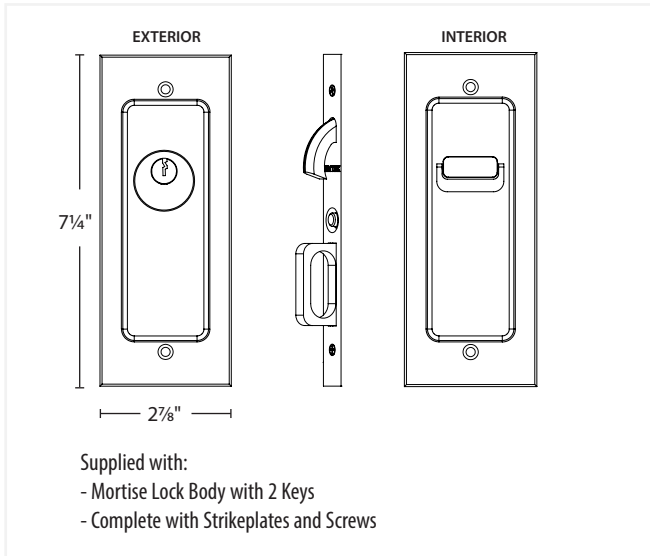

# POCKET DOOR MORTISE - MODERN RECTANGULAR

**Keyed  
Door Mortise Lock**

**Privacy  
Door Mortise Lock**

**Passage  
Door Mortise Lock**

**Dummy  
Door Mortise Lock**

\* Multiple Emtek pocket door mortise locks can be keyed alike with each other, but may not be keyed alike with any other Emtek products.

POCKET DOOR MORTISE - MODERN RECTANGULAR