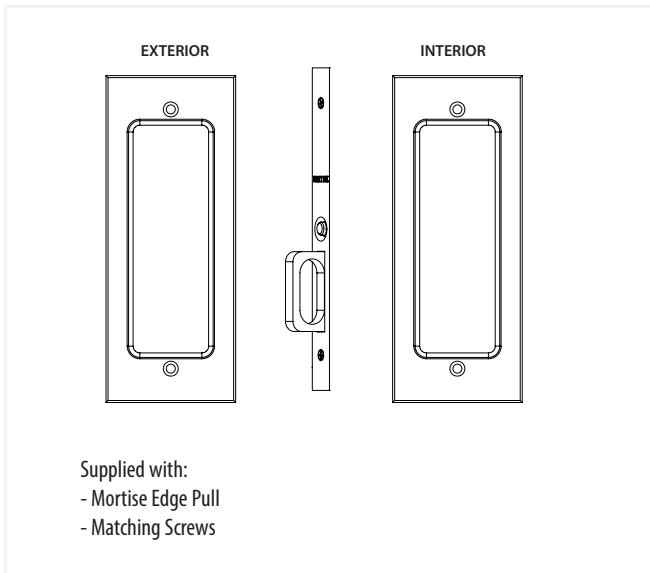

# POCKET DOOR MORTISE - MODERN RECTANGULAR

**Keyed  
Door Mortise Lock**

**Privacy  
Door Mortise Lock**

**Passage  
Door Mortise Lock**

**Dummy  
Door Mortise Lock**

\* Multiple Emtek pocket door mortise locks can be keyed alike with each other, but may not be keyed alike with any other Emtek products.

POCKET DOOR MORTISE - MODERN RECTANGULAR