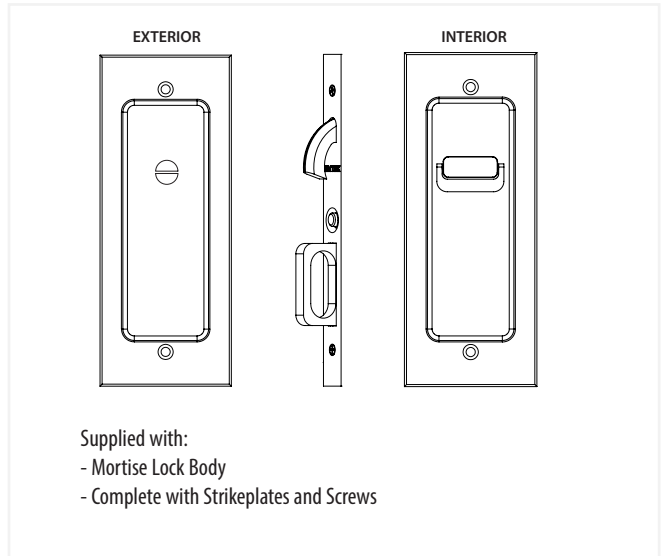

# POCKET DOOR MORTISE - MODERN RECTANGULAR

**Keyed  
Door Mortise Lock**

**Privacy  
Door Mortise Lock**

**Passage  
Door Mortise Lock**

**Dummy  
Door Mortise Lock**

\* Multiple Emtek pocket door mortise locks can be keyed alike with each other, but may not be keyed alike with any other Emtek products.

POCKET DOOR MORTISE - MODERN RECTANGULAR