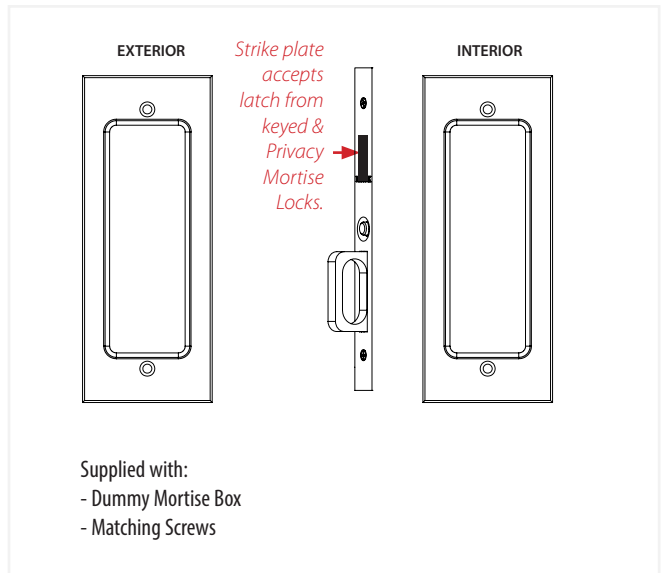

# POCKET DOOR MORTISE - MODERN RECTANGULAR

**Keyed  
Door Mortise Lock**

**Privacy  
Door Mortise Lock**

**Passage  
Door Mortise Lock**

**Dummy  
Door Mortise Lock**

\* Multiple Emtek pocket door mortise locks can be keyed alike with each other, but may not be keyed alike with any other Emtek products.

POCKET DOOR MORTISE - MODERN RECTANGULAR