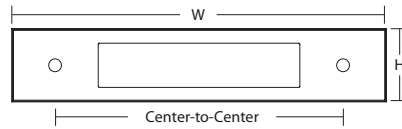

**MODERN BACKPLATE FOR KNOB**

Product Code	W x H	Depth
--------------	-------	-------

86921	4" x 1"	3/8"
-------	---------	------

**Size incompatible with:** Ring Knob, Cinder Knob, District Knob, Juneau Crystal Knob, Grayson Crystal Knob, Forza Crystal Knob, Georgetown Crystal Knob, Hampton Crystal Knob, Bristol Crystal Knob, Brookmont Crystal Knob, Lido Crystal Knob, and Old Town Crystal Knob.

**MODERN BACKPLATE FOR PULLS**

Product Code	C-to-C	Width(W)	Height(H)	Depth
--------------	--------	----------	-----------	-------

86922	4"	5 1/4"	1"	3/8"
86923	5"	6 1/4"	1"	3/8"
86924	6"	7 1/4"	1"	3/8"
86925	8"	9 1/4"	1"	3/8"
86926	10"	11 1/4"	1"	3/8"
86927	12"	13 1/4"	1"	3/8"