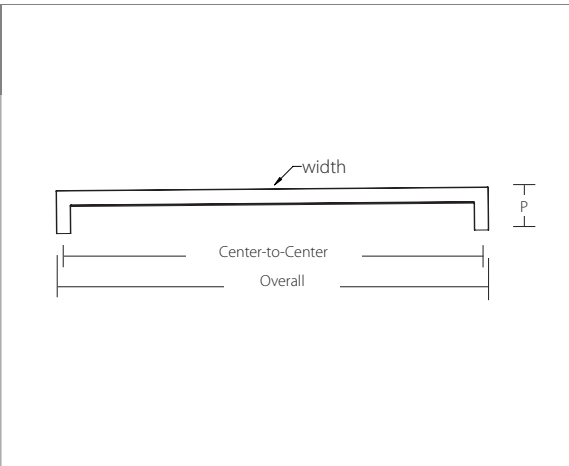

**ALEXANDER APPLIANCE PULL**

Product Code	C-to-C	Overall	Projection(P)	Width	Base
86442	12"	13"	2"	1/2"	1"
86443	18"	19"	2"	1/2"	1"

**BLYTHE APPLIANCE PULL**

Product Code	C-to-C	Overall	Projection(P)	Width	Base
86910	12"	12 1/2"	2"	13/16"	1"
86911	18"	18 1/2"	2"	13/16"	1"

**SPINDLE APPLIANCE PULL**

Product Code	C-to-C	Overall	Projection(P)	Width	Base
86343	12"	14 1/2"	2 1/8"	3/4"	15/16"
86344	18"	20 1/2"	2 1/8"	3/4"	15/16"

**WESTWOOD APPLIANCE PULL**

Product Code	C-to-C	Overall	Projection(P)	Width	Base
86912	12"	12 1/2"	2"	3/4"	1"
86913	18"	18 1/2"	2 1/8"	13/16"	1 1/16"

*RUSTIC LIVING* | **APPLIANCE PULLS**  
 Technical Specifications

**EMTEK®**  
**ASSA ABLOY**

Product Code	C-to-C	Overall	Projection(P)	Width	Base
86349	12"	12 3/4"	2"	9/16"	13/16"
86350	18"	18 3/4"	2"	9/16"	13/16"

Product Code	C-to-C	Overall	Projection(P)	Width	Base
86674	12"	12 5/8"	1 3/4"	5/8"	5/8"
86675	18"	18 5/8"	1 3/4"	5/8"	5/8"

*EUROPEAN TRADITION* | **APPLIANCE PULLS**  
 Technical Specifications

Product Code	C-to-C	Overall	Projection(P)	Width	Base
86347	12"	12 7/8"	2"	1"	1"
86348	18"	18 7/8"	2"	1"	1"