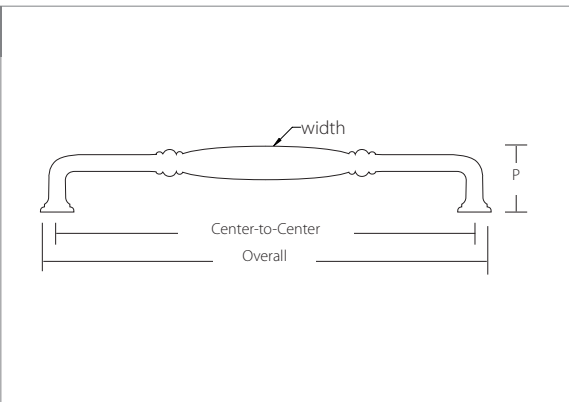

**ALEXANDER APPLIANCE PULL**

Product Code	C-to-C	Overall	Projection(P)	Width	Base
86442	12"	13"	2"	1/2"	1"
86443	18"	19"	2"	1/2"	1"

**BLYTHE APPLIANCE PULL**

Product Code	C-to-C	Overall	Projection(P)	Width	Base
86910	12"	12 1/2"	2"	13/16"	1"
86911	18"	18 1/2"	2"	13/16"	1"

**SPINDLE APPLIANCE PULL**

Product Code	C-to-C	Overall	Projection(P)	Width	Base
86343	12"	14 1/2"	2 1/8"	3/4"	15/16"
86344	18"	20 1/2"	2 1/8"	3/4"	15/16"

**WESTWOOD APPLIANCE PULL**

Product Code	C-to-C	Overall	Projection(P)	Width	Base
86912	12"	12 1/2"	2"	3/4"	1"
86913	18"	18 1/2"	2 1/8"	13/16"	1 1/16"

*RUSTIC LIVING* | **APPLIANCE PULLS**  
 Technical Specifications

**EMTEK®**  
**ASSA ABLOY**

Product Code	C-to-C	Overall	Projection(P)	Width	Base
86349	12"	12 3/4"	2"	9/16"	13/16"
86350	18"	18 3/4"	2"	9/16"	13/16"

Product Code	C-to-C	Overall	Projection(P)	Width	Base
86674	12"	12 5/8"	1 3/4"	5/8"	5/8"
86675	18"	18 5/8"	1 3/4"	5/8"	5/8"

*EUROPEAN TRADITION* | **APPLIANCE PULLS**  
 Technical Specifications

Product Code	C-to-C	Overall	Projection(P)	Width	Base
86347	12"	12 7/8"	2"	1"	1"
86348	18"	18 7/8"	2"	1"	1"