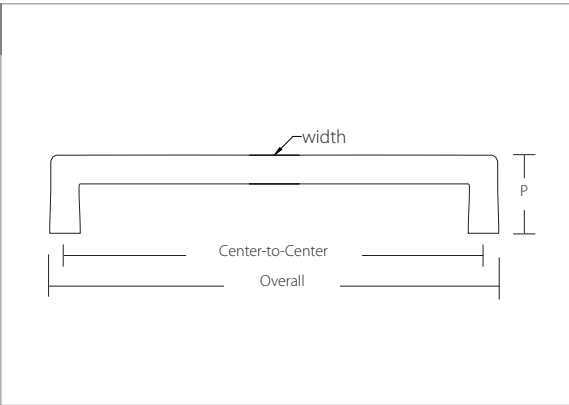

**ALEXANDER APPLIANCE PULL**

Product Code	C-to-C	Overall	Projection(P)	Width	Base
86442	12"	13"	2"	1/2"	1"
86443	18"	19"	2"	1/2"	1"

**BLYTHE APPLIANCE PULL**

Product Code	C-to-C	Overall	Projection(P)	Width	Base
86910	12"	12 1/2"	2"	13/16"	1"
86911	18"	18 1/2"	2"	13/16"	1"

**SPINDLE APPLIANCE PULL**

Product Code	C-to-C	Overall	Projection(P)	Width	Base
86343	12"	14 1/2"	2 1/8"	3/4"	15/16"
86344	18"	20 1/2"	2 1/8"	3/4"	15/16"

**WESTWOOD APPLIANCE PULL**

Product Code	C-to-C	Overall	Projection(P)	Width	Base
86912	12"	12 1/2"	2"	3/4"	1"
86913	18"	18 1/2"	2 1/8"	13/16"	1 1/16"

*RUSTIC LIVING* | **APPLIANCE PULLS**  
 Technical Specifications

**EMTEK®**  
**ASSA ABLOY**

Product Code	C-to-C	Overall	Projection(P)	Width	Base
86349	12"	12 3/4"	2"	9/16"	13/16"
86350	18"	18 3/4"	2"	9/16"	13/16"

Product Code	C-to-C	Overall	Projection(P)	Width	Base
86674	12"	12 5/8"	1 3/4"	5/8"	5/8"
86675	18"	18 5/8"	1 3/4"	5/8"	5/8"

*EUROPEAN TRADITION* | **APPLIANCE PULLS**  
 Technical Specifications

Product Code	C-to-C	Overall	Projection(P)	Width	Base
86347	12"	12 7/8"	2"	1"	1"
86348	18"	18 7/8"	2"	1"	1"