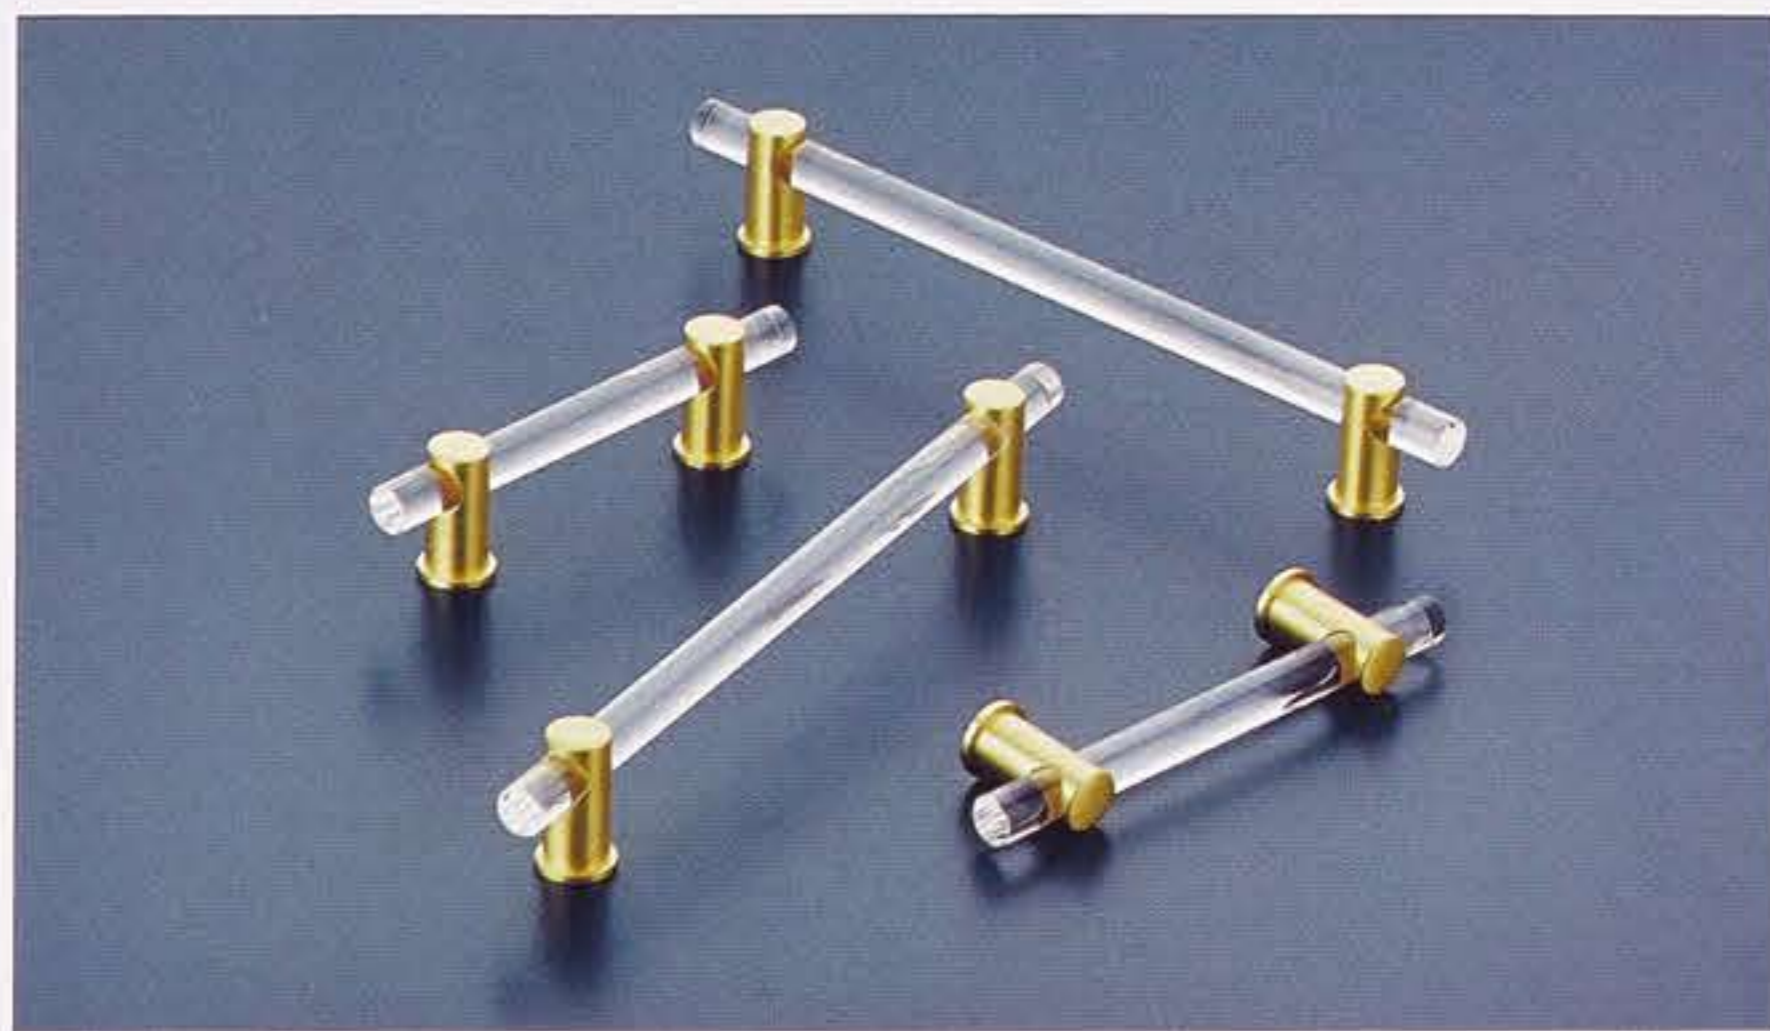

Schaub & Company

French for "light," the glamorous Lumiere cabinet hardware collection's acrylic handles are paired with sleek bases in a range of finishes. From contemporary to rustic to traditional, Schaub & Company cabinet hardware is rich in design details to make your home truly stand apart. Please call 616.871.0040, email us at sales@schaubandcompany.com or visit schaubandcompany.com