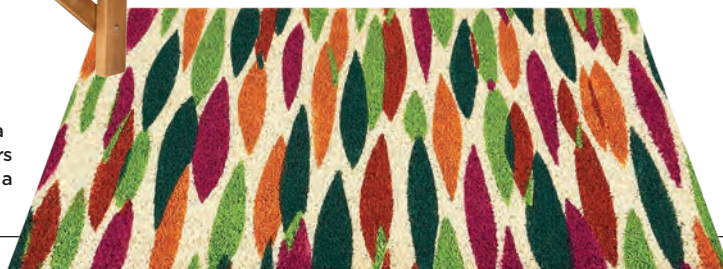

doormat

Waverly Greetings Bits n'
Pieces 18" x 28" coir doormat,
$24.50, overstock.com