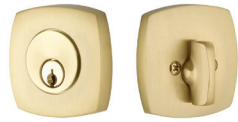

**EMPowered™ Motorized
Smart Lock Upgrade -
Works with Yale Access**
Includes: Yale Access Module, Wi-Fi
Bridge and DoorSense™

Urban Modern
Sectional

Inside trim is pre-configured
with Urban Modern Rosette

To order: **(W) Function + Product Code + Knob/Lever Style + Handing + Finish** + Add Door Thickness to Comments

URBAN MODERN SECTIONAL	EMPowered Upgrade	Product Code	Knob or Lever Style for Inside Trim	Finish**	List Price	EMPowered Upgrade List Price
Single Cylinder	EMP	4715	See EMTEK Door Hardware Price Book, Pages 8-10 for Brass Knob & Lever Options.	Satin Brass (US4)	\$325.00	\$770.00
Double Cylinder		4725		Oil Rubbed Bronze (US10B)	\$325.00	
Dummy		4705		Polished Nickel - Lifetime (US14) Satin Nickel (US15) Flat Black (US19) Polished Chrome (US26) Unlacquered Brass (US3NL)*	\$325.00	

*Unlacquered Brass (US3NL) finish available for a \$50 List Price upcharge per item.

**EMPowered™ Finishes: Satin Brass (US4), Oil Rubbed Bronze (US10B), Polished Nickel (US14), Satin Nickel (US15), Flat Black (US19), and Polished Chrome (US26).

- **Handing Required if Lever Used on Inside or if Interconnect Device is Specified**
- Fits standard door thickness of 1¾". Specify if thicker. EMPowered™ fits door thickness up to 2¼".
- Standard 2½" door prep. Standard latch is for 2¾" backset. Specify 2¾" backset if required.
- 28° rotation latch not available for use with Tubular Entrance Handlesets.