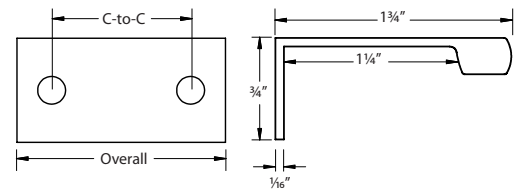

Finish Options:

EMTEK Products, Inc.
15250 E Stafford Street
City of Industry, CA 91744
Tel: 800-356-2741 626-961-0413
Fax: 800-577-5771 626-336-2812
emtek.com

EMTEK®
ASSA ABLOY