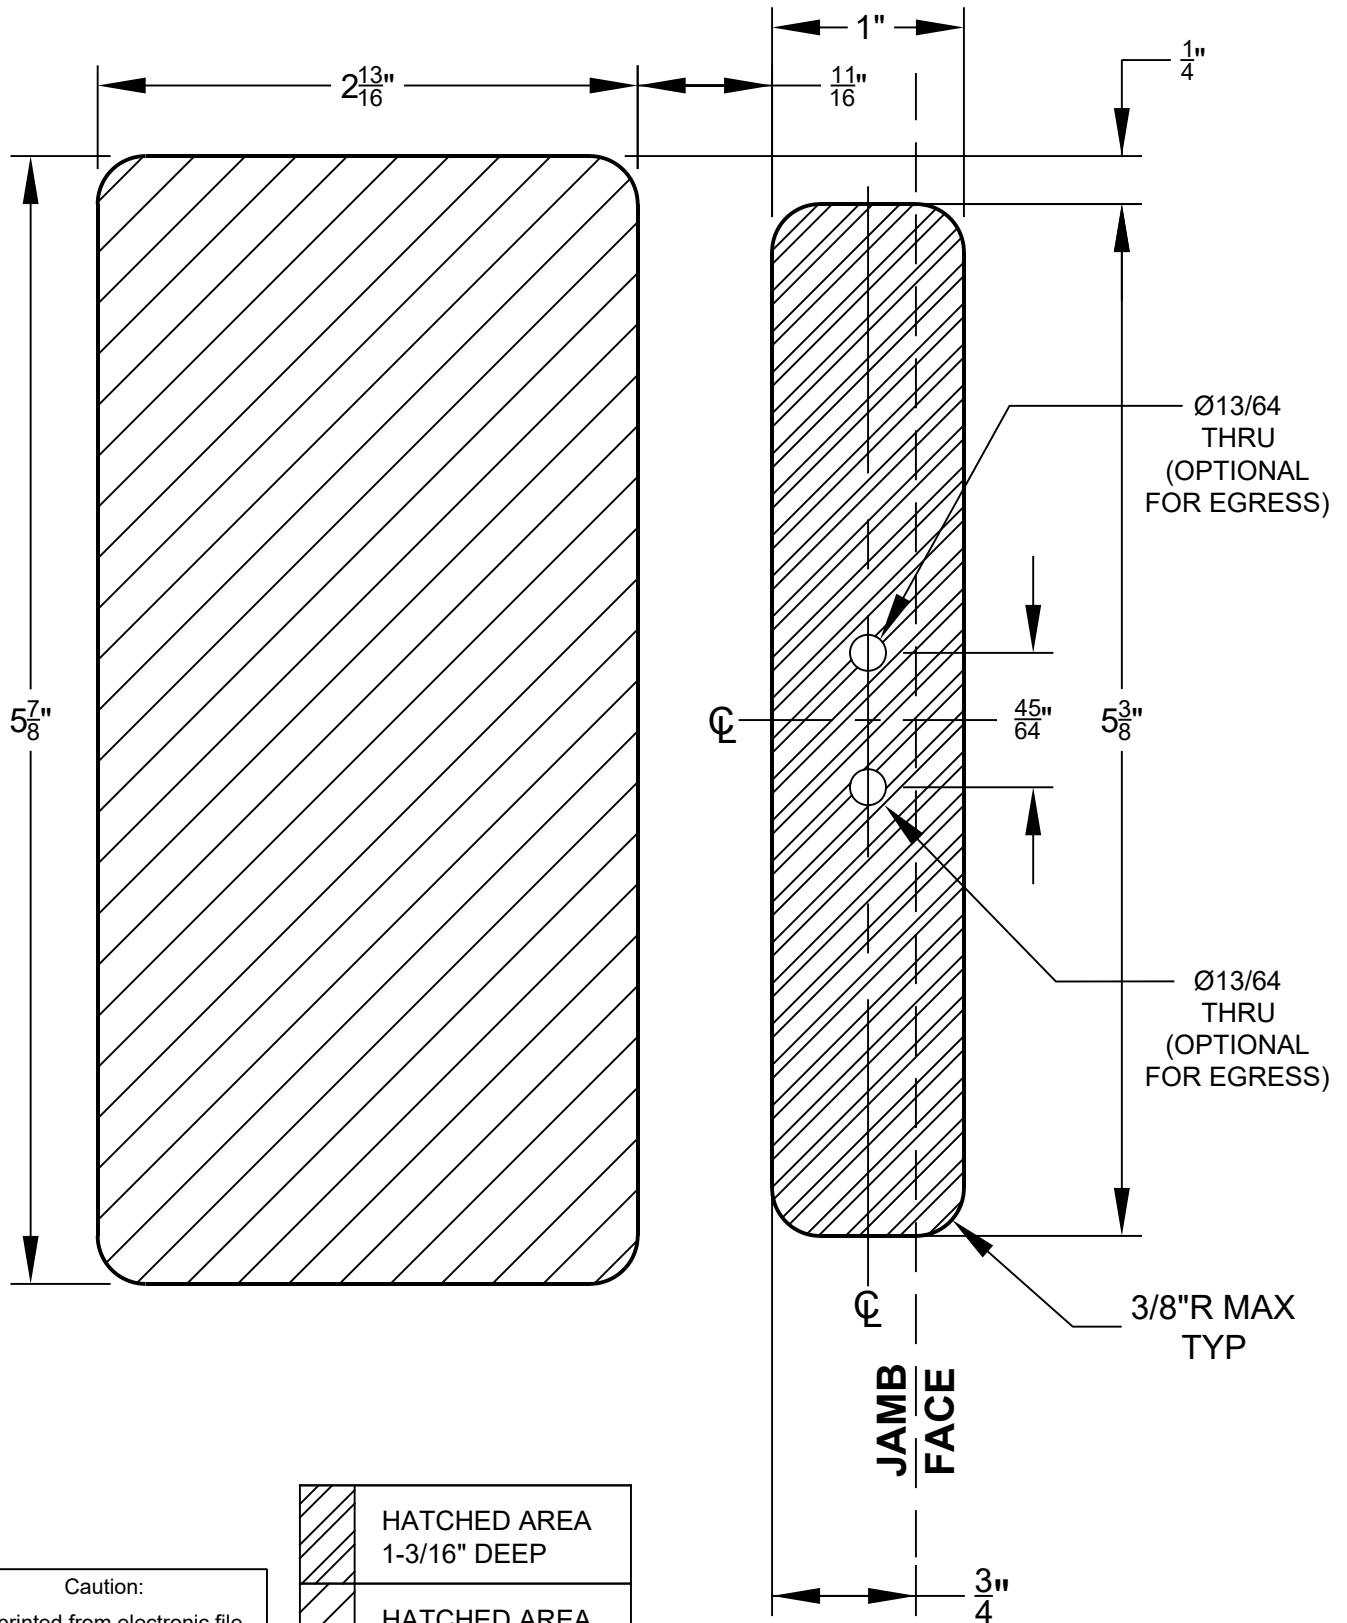

**MODERN RECTANGULAR BARN DOOR
 PRIVACY LOCK AND FLUSH PULL WITH
 INTEGRATED STRIKE DOOR PREPARATION**

	HATCHED AREA 1-3/16" DEEP
	HATCHED AREA 7/16" DEEP

Caution:
 If printed from electronic file
 set print scale to 1:1. Measure
 with ruler to check scale.