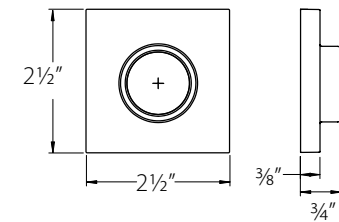

Disk Key-in Rosette

Square Key-in Rosette

Modern Rectangular Key-in Rosette

STRAIGHT KNURLED (SK)

FACETED (FA)

KNURLED (KN)

TRIBECA (TR)

WHITE MARBLE (MRWH) / HAMMERED (HA)