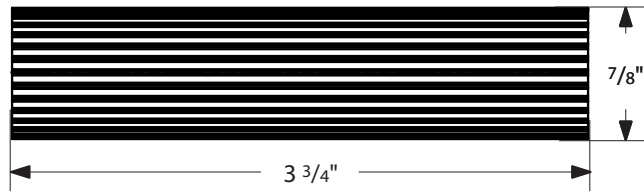

Disk Key-in Rosette

Square Key-in Rosette

Modern Rectangular Key-in Rosette

STRAIGHT KNURLED (SK)

FACETED (FA)

KNURLED (KN)

TRIBECA (TR)

WHITE MARBLE (MRWH) / HAMMERED (HA)