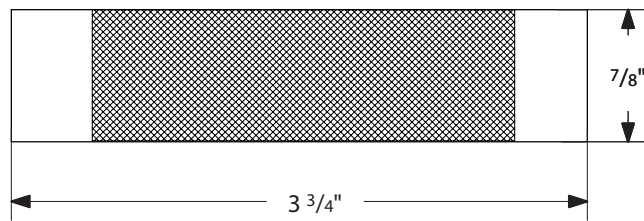

Disk Key-in Rosette

Square Key-in Rosette

Modern Rectangular Key-in Rosette

STRAIGHT KNURLED (SK)

FACETED (FA)

KNURLED (KN)

TRIBECA (TR)

WHITE MARBLE (MRWH) / HAMMERED (HA)