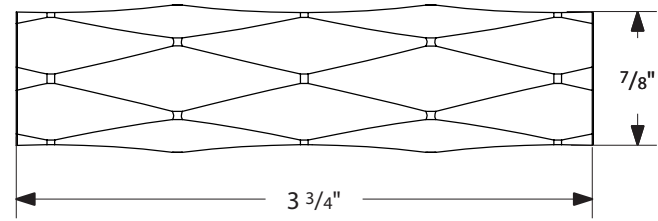

Disk Key-in Rosette

Square Key-in Rosette

Modern Rectangular Key-in Rosette

STRAIGHT KNURLED (SK)

FACETED (FA)

KNURLED (KN)

TRIBECA (TR)

WHITE MARBLE (MRWH) / HAMMERED (HA)