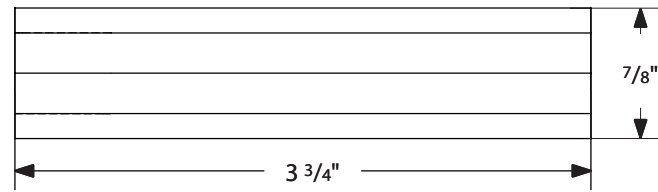

Disk Key-in Rosette

Square Key-in Rosette

Modern Rectangular Key-in Rosette

STRAIGHT KNURLED (SK)

FACETED (FA)

KNURLED (KN)

TRIBECA (TR)

WHITE MARBLE (MRWH) / HAMMERED (HA)