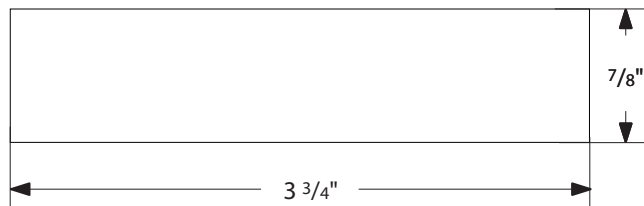

Disk Key-in Rosette

Square Key-in Rosette

Modern Rectangular Key-in Rosette

STRAIGHT KNURLED (SK)

FACETED (FA)

KNURLED (KN)

TRIBECA (TR)

WHITE MARBLE (MRWH) / HAMMERED (HA)