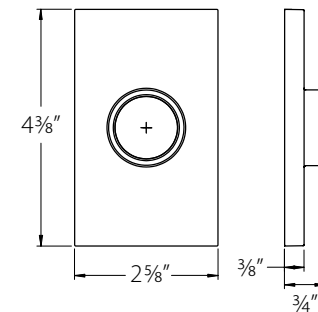

Disk Key-in Rosette

Square Key-in Rosette

Modern Rectangular Key-in Rosette

STRAIGHT KNURLED (SK)

FACETED (FA)

KNURLED (KN)

TRIBECA (TR)

WHITE MARBLE (MRWH) / HAMMERED (HA)