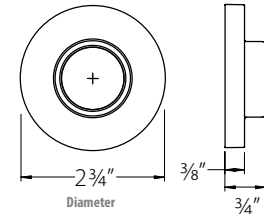

Disk Key-in Rosette

Square Key-in Rosette

Modern Rectangular Key-in Rosette

STRAIGHT KNURLED (SK)

FACETED (FA)

KNURLED (KN)

TRIBECA (TR)

WHITE MARBLE (MRWH) / HAMMERED (HA)