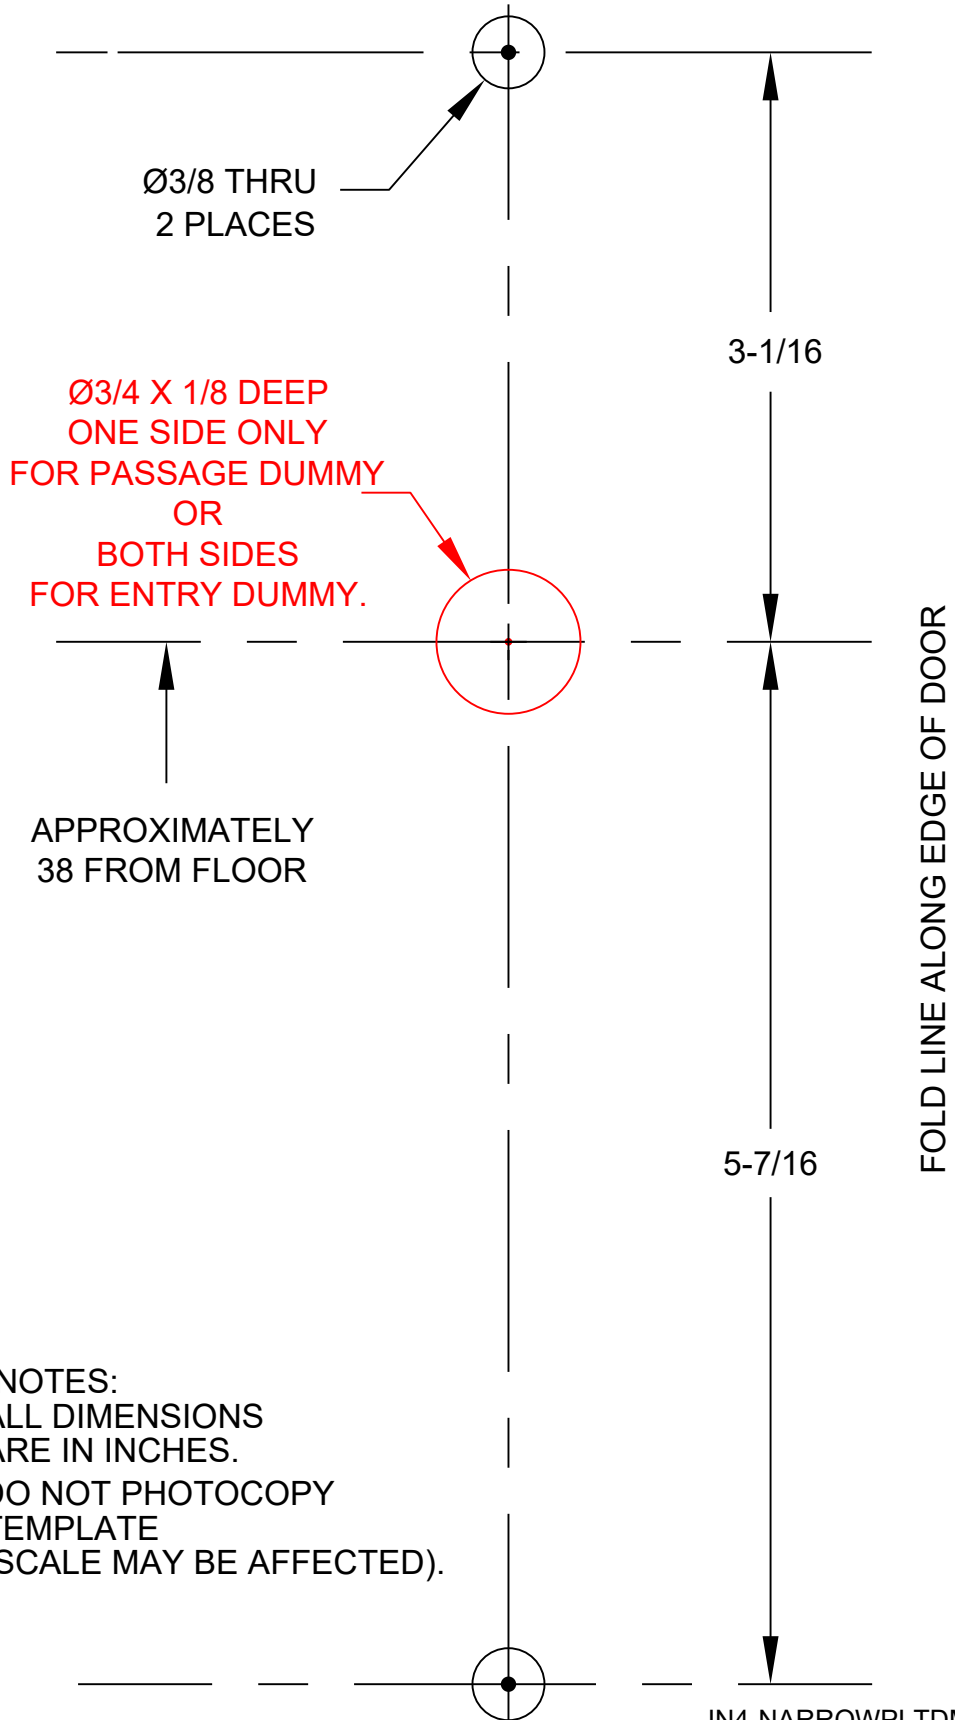

NARROW DUMMY PLATE DOOR PREPARATION (LEFT HAND)*

EMTEK®

*NOTES:
ALL DIMENSIONS
ARE IN INCHES.
DO NOT PHOTOCOPY
TEMPLATE
(SCALE MAY BE AFFECTED).