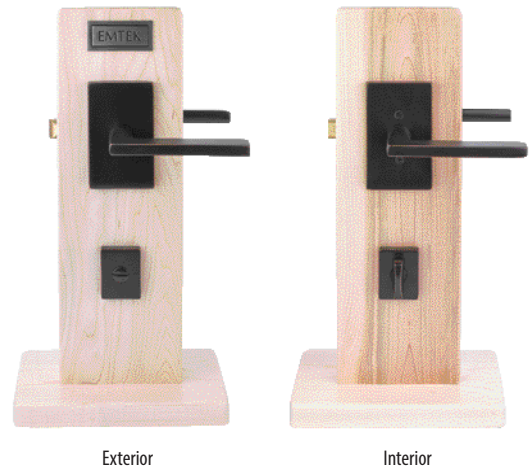

MODERN THUMBTURN PRIVACY BOLT	
Use with any Modern Brass passage set	Product Code 818TP

CLASSIC THUMBTURN PRIVACY BOLT	Product Code
Use with any Classic Brass or Designer Brass passage set	828TP