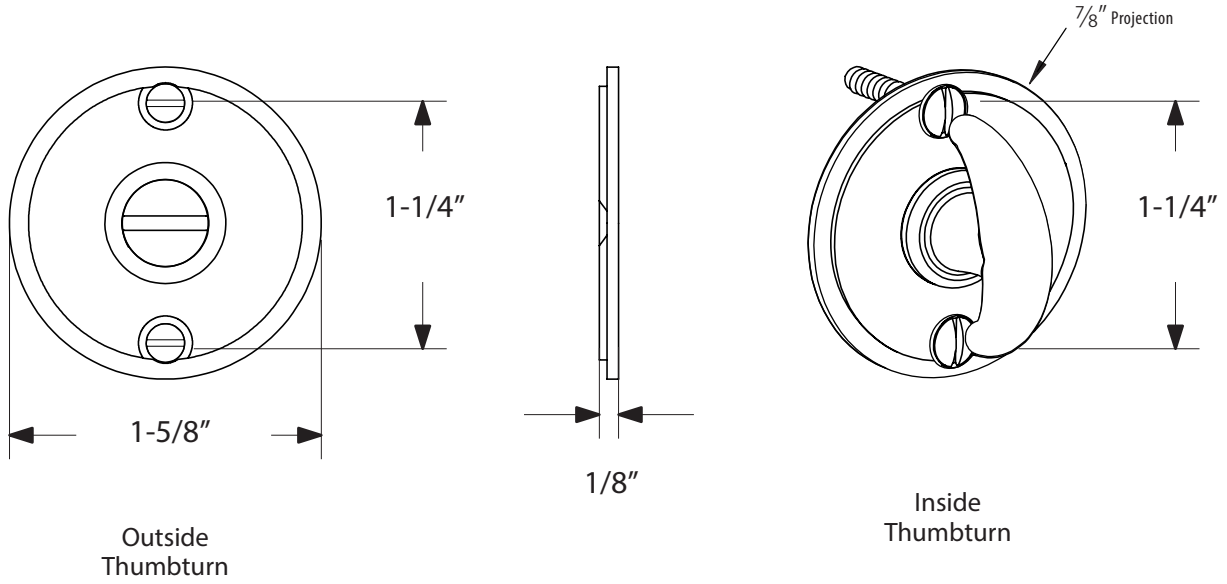

MODERN THUMBTURN PRIVACY BOLT	
Use with any Modern Brass passage set	Product Code 818TP

CLASSIC THUMBTURN PRIVACY BOLT	Product Code
Use with any Classic Brass or Designer Brass passage set	828TP