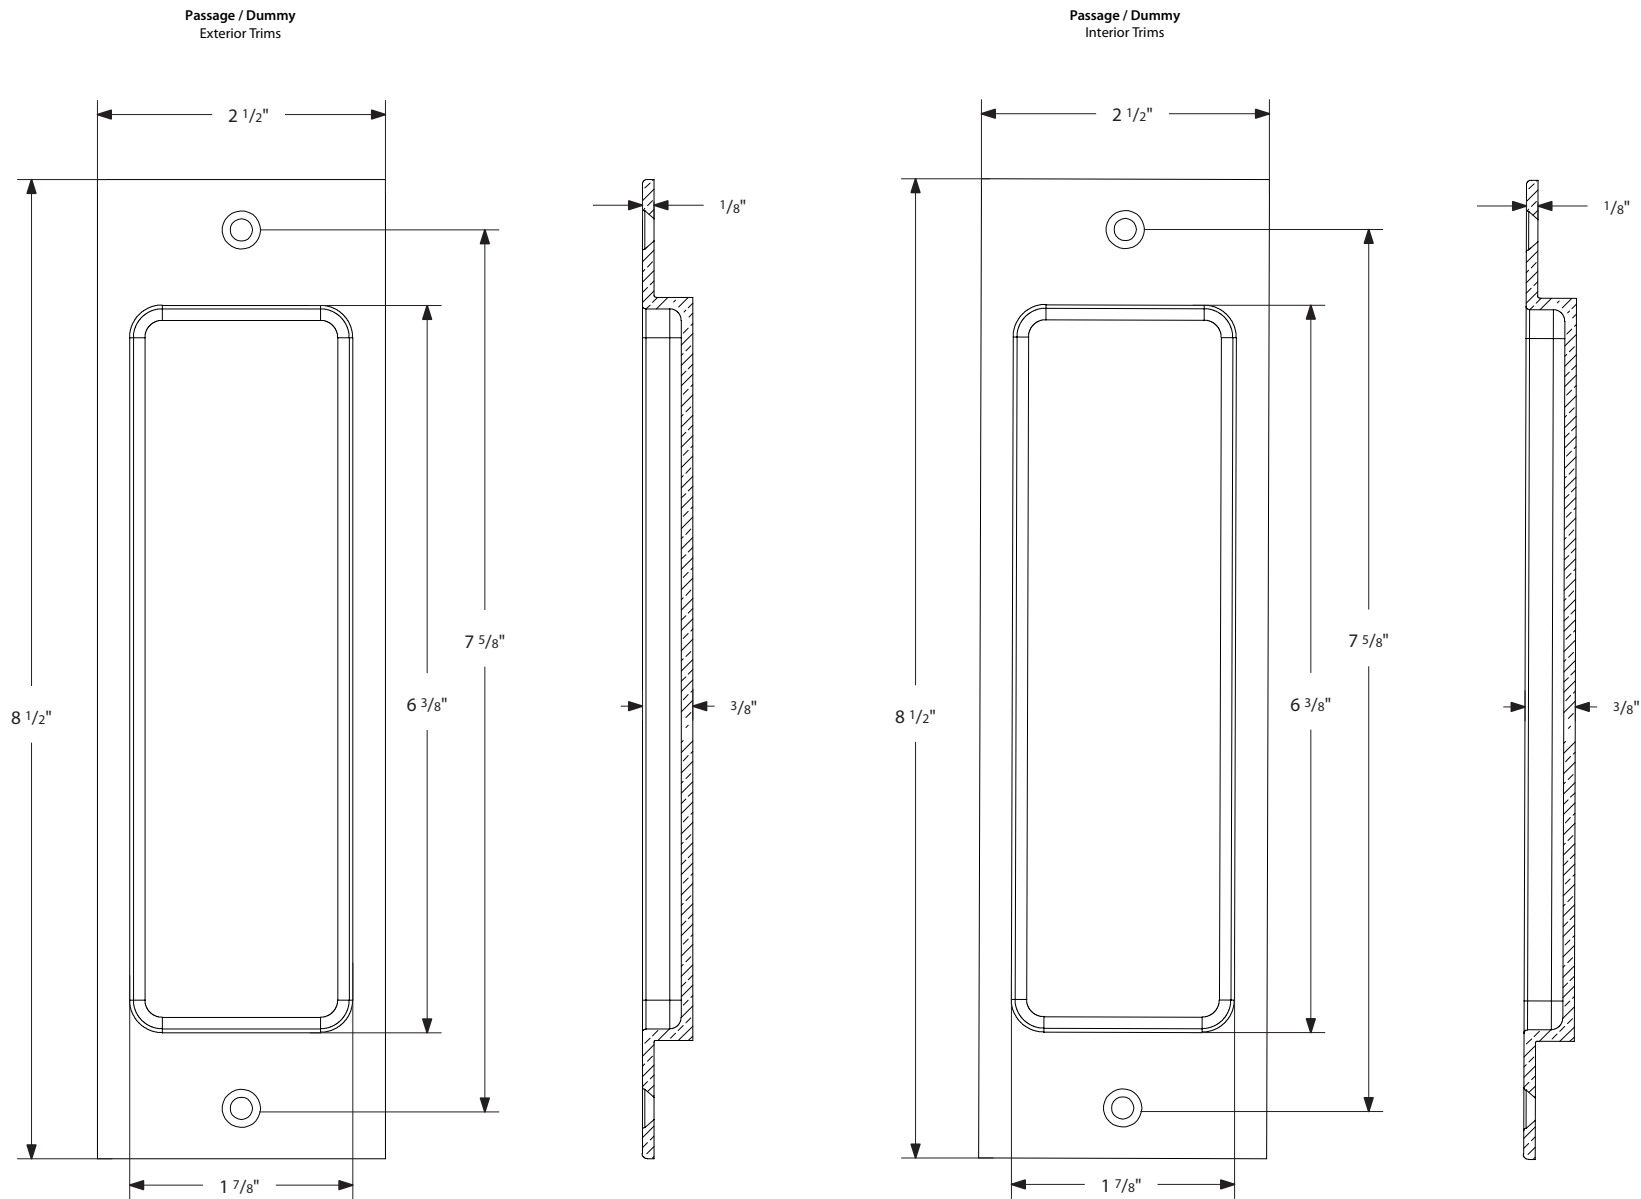

Sandcast Bronze Rustic Modern Rectangular Pocket Door Mortise Lock - Keyed Function

EMTEK®

*NOTE: NOT DRAWN TO SCALE.

2123

Rev. 06/26/2018

Sandcast Bronze Rustic Modern Rectangular Pocket Door Mortise Lock - Privacy Function

*NOTE: NOT DRAWN TO SCALE.

Sandcast Bronze Rustic Modern Rectangular Pocket Door Mortise Lock - Passage/Dummy

EMTEK®

*NOTE: NOT DRAWN TO SCALE.

2124, 2126 Rev. 06/26/2018

Sandcast Bronze Rustic Modern Rectangular Pocket Door Mortise Lock