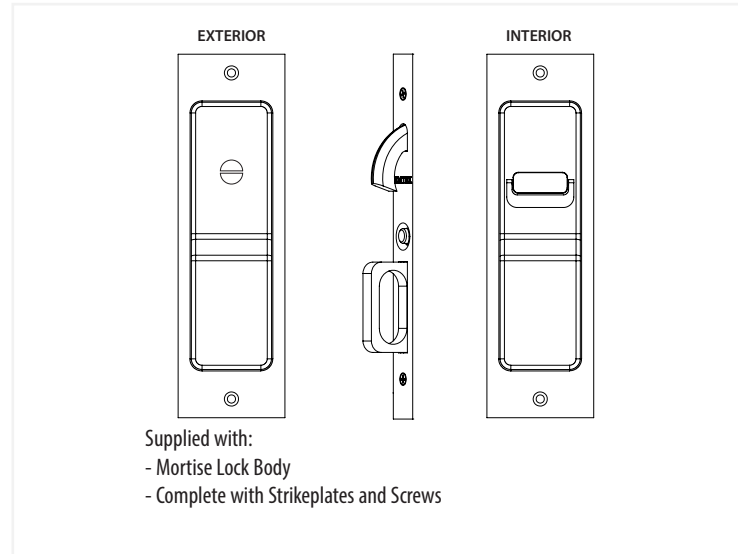

**Privacy
Door Mortise Lock**