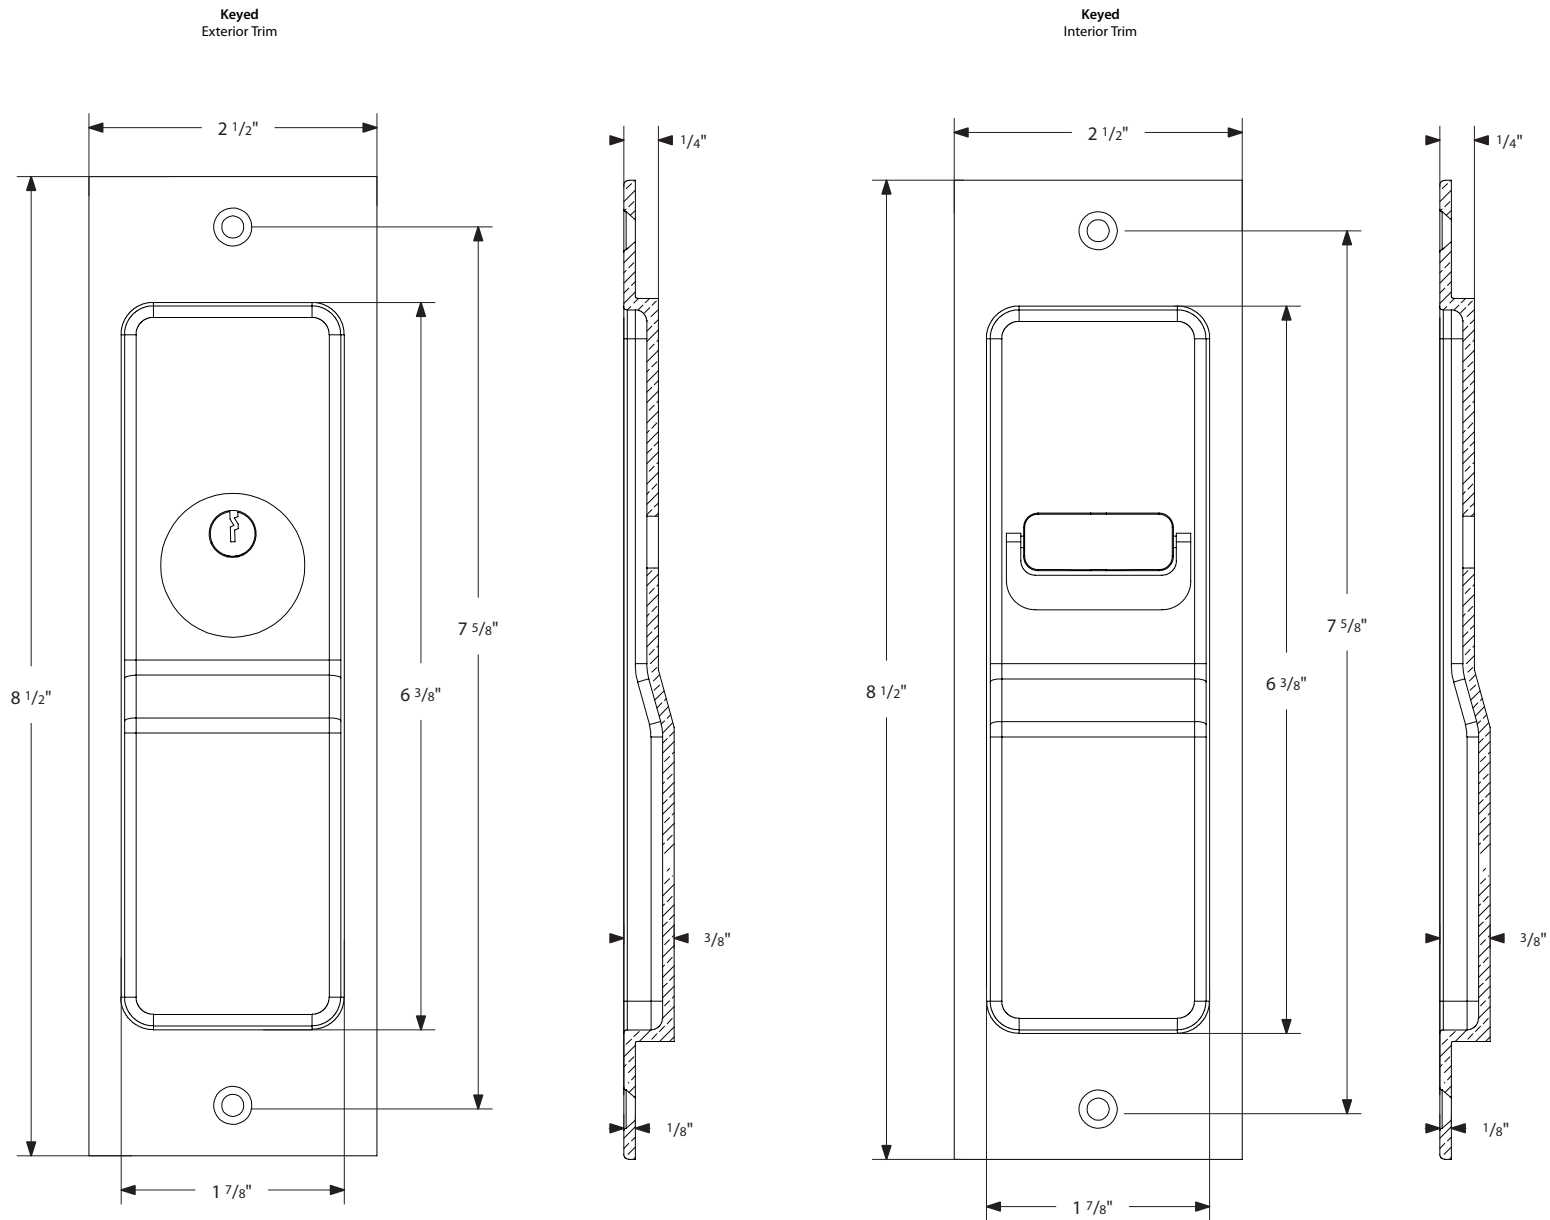

Sandcast Bronze Rustic Modern Rectangular Pocket Door Mortise Lock - Keyed Function

EMTEK®

*NOTE: NOT DRAWN TO SCALE.

2123

Rev. 06/26/2018

Sandcast Bronze Rustic Modern Rectangular Pocket Door Mortise Lock - Privacy Function

*NOTE: NOT DRAWN TO SCALE.

Sandcast Bronze Rustic Modern Rectangular Pocket Door Mortise Lock - Passage/Dummy

EMTEK®

*NOTE: NOT DRAWN TO SCALE.

2124, 2126 Rev. 06/26/2018

Sandcast Bronze Rustic Modern Rectangular Pocket Door Mortise Lock