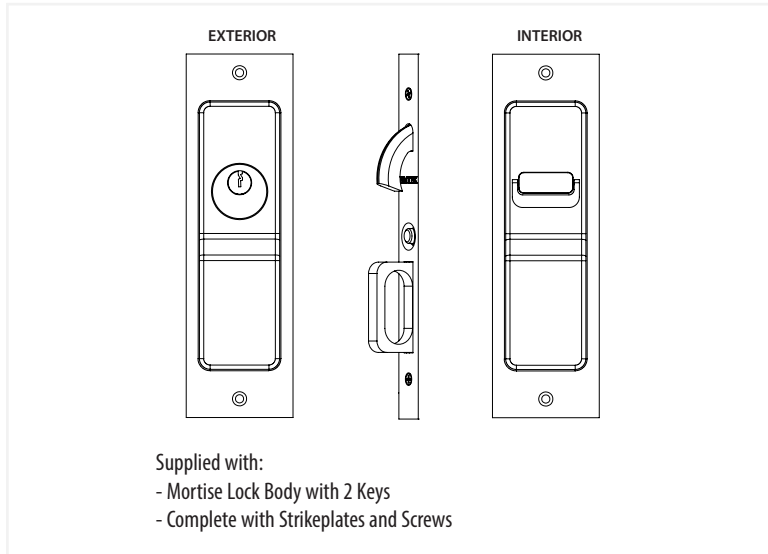

Sandcast Bronze Rustic Modern Rectangular Pocket Door Mortise Lock

**Keyed
Door Mortise Lock**