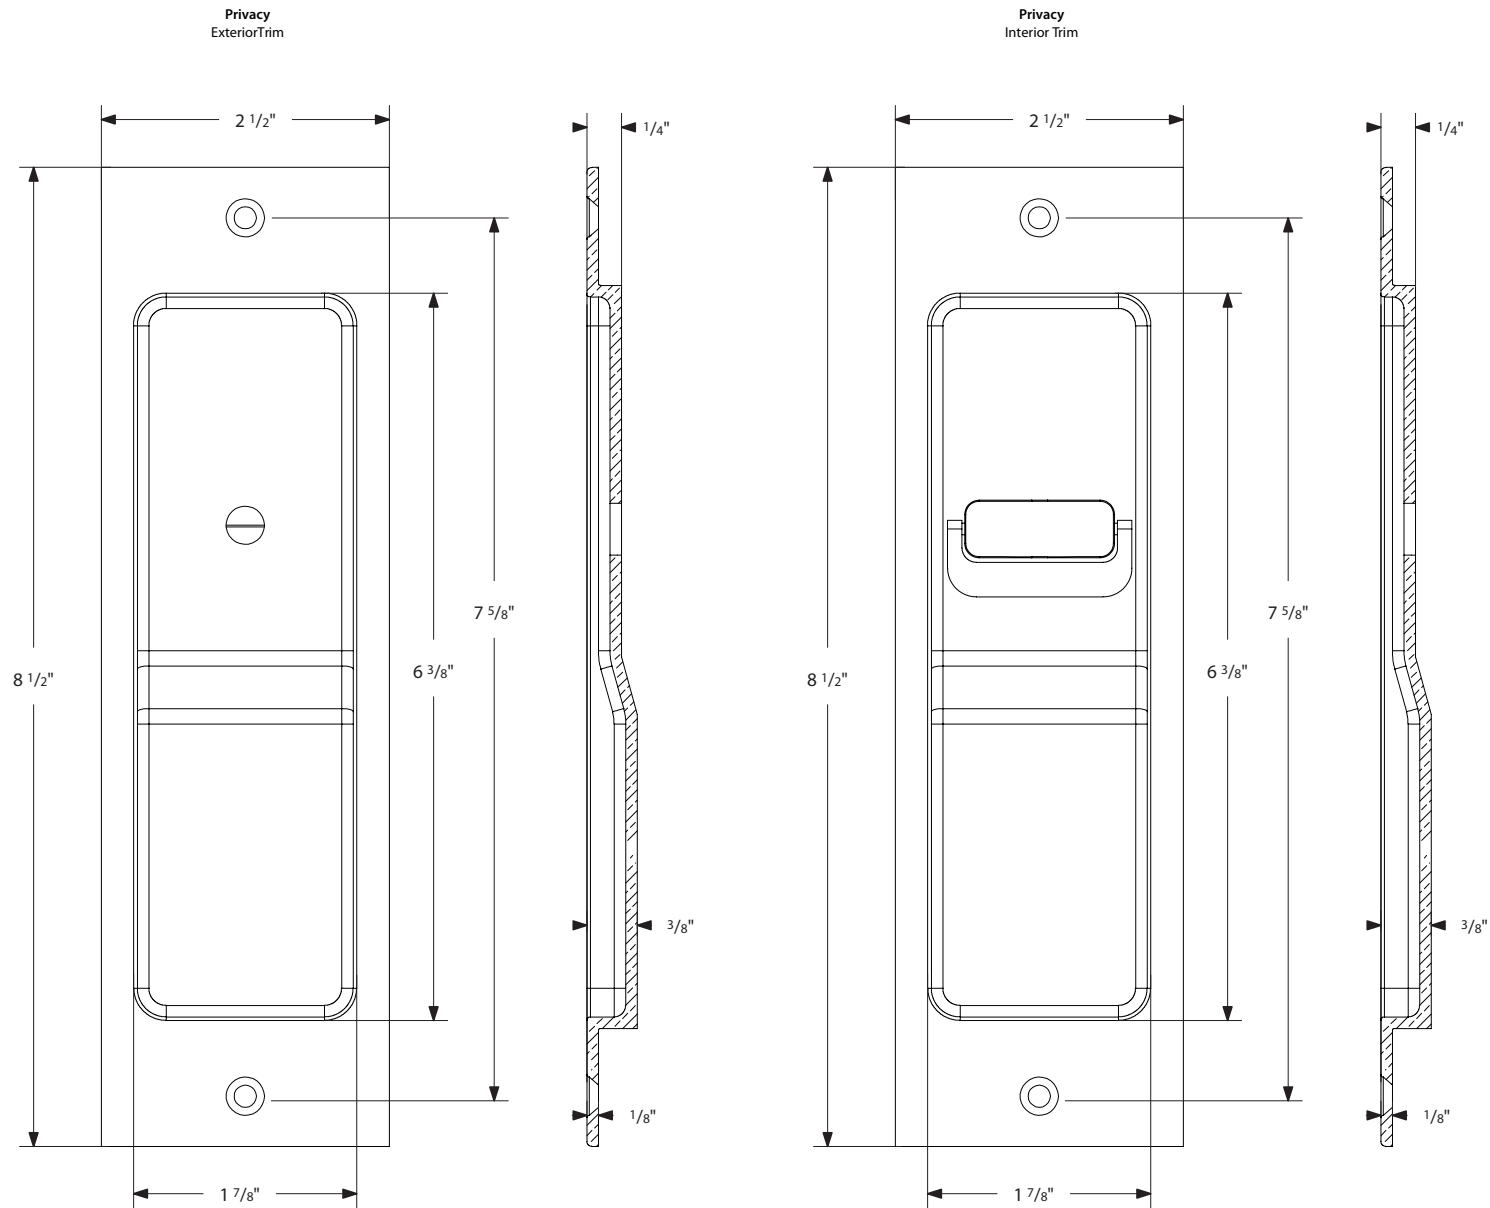

Sandcast Bronze Rustic Modern Rectangular Pocket Door Mortise Lock - Keyed Function

EMTEK®

*NOTE: NOT DRAWN TO SCALE.

2123

Rev. 06/26/2018

Sandcast Bronze Rustic Modern Rectangular Pocket Door Mortise Lock - Privacy Function

*NOTE: NOT DRAWN TO SCALE.

Sandcast Bronze Rustic Modern Rectangular Pocket Door Mortise Lock - Passage/Dummy

EMTEK®

*NOTE: NOT DRAWN TO SCALE.

2124, 2126 Rev. 06/26/2018

Sandcast Bronze Rustic Modern Rectangular Pocket Door Mortise Lock