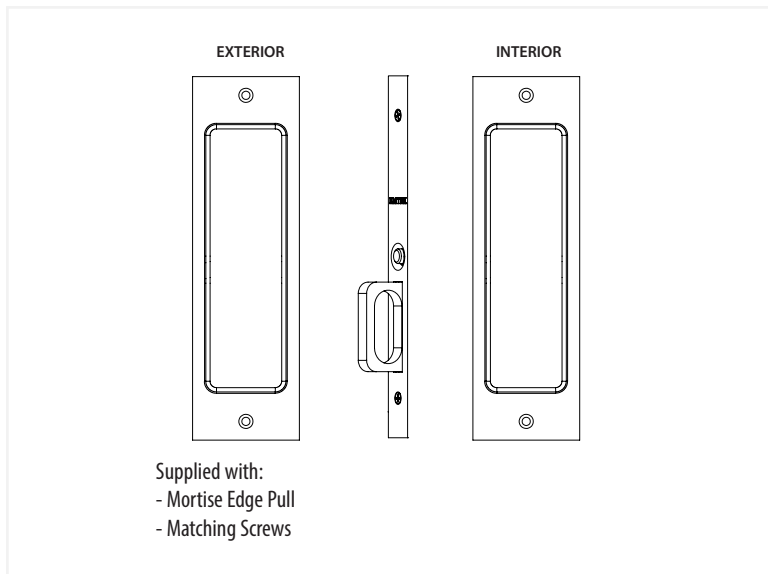

**Passage
Door Mortise Lock**