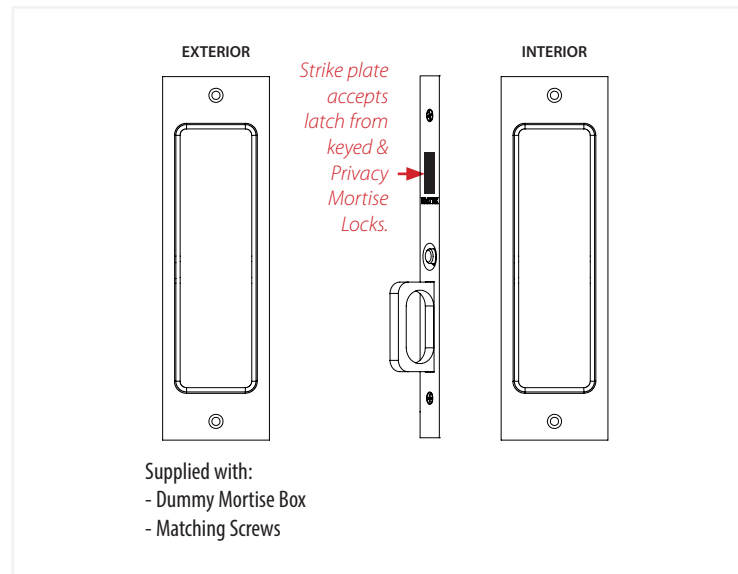

*NOTE: NOT DRAWN TO SCALE.

Sandcast Bronze Rustic Modern Rectangular Pocket Door Mortise Lock - Passage/Dummy

EMTEK®

*NOTE: NOT DRAWN TO SCALE.

2124, 2126 Rev. 06/26/2018

Sandcast Bronze Rustic Modern Rectangular Pocket Door Mortise Lock

**Keyed
Door Mortise Lock**

**Privacy
Door Mortise Lock**

**Passage
Door Mortise Lock**

**Dummy
Door Mortise Lock**

Pocket Door Mortise Lock - Lock Body

EMTEK®

*NOTE: NOT DRAWN TO SCALE.

Rev. 06/26/2018