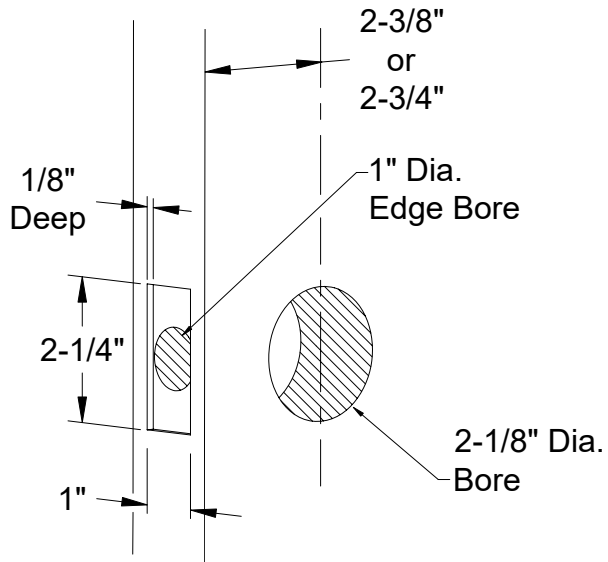

Installation Guide Double Cylinder Deadbolts

EMTEK

1. Door Prep

2. Install Bolt

3. Door Jamb Prep

4. Outside Trim

5. Inside Trim