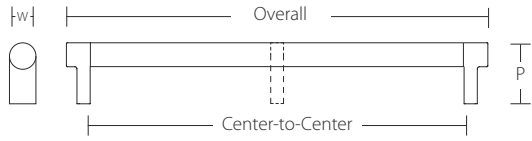

SELECT APPLIANCE PULL

SELECT APPLIANCE PULL							Stem	Pull
Optional Mounting	Product Code	C-to-C	Overall	Width(W)	Projection(P)	Stem		
CS or BTB	84070	12"	13"	7/8"	2 1/8"	2	 RECTANGULAR (REC)	 KNURLED (KN)
CS or BTB	84071	18"	19"	7/8"	2 1/8"	2		
CS or BTB	84072	24"	25"	7/8"	2 1/8"	3		
CS or BTB	84073	36"	37"	7/8"	2 1/8"	3		
CS or BTB	84074	54"	55"	7/8"	2 1/8"	4		

Satin Copper (SCU)

To order: **CS/BTB 84070** . **RECUS4** . **KNUS19**

Optional Mounting or Leave Blank for Standard Mounting Product Code (Center-to-Center) + Stem (Style/Finish) + Pull (Style/Finish)

Back-to-Back BTB

SELECT BAR APPLIANCE PULL

SELECT BAR APPLIANCE PULL							Stem	Pull
Optional Mounting	Product Code	C-to-C	Overall	Width(W)	Projection(P)	Stem		
CS or BTB	84170	12"	15 1/8"	7/8"	2 1/8"	2	<p>RECTANGULAR BAR (RCB)</p>	<p>KNURLED (KN)</p>
CS or BTB	84171	18"	21 1/8"	7/8"	2 1/8"	2		
CS or BTB	84172	24"	27 1/8"	7/8"	2 1/8"	3		
CS or BTB	84173	36"	39 1/8"	7/8"	2 1/8"	3		
CS or BTB	84174	54"	57 1/8"	7/8"	2 1/8"	4		