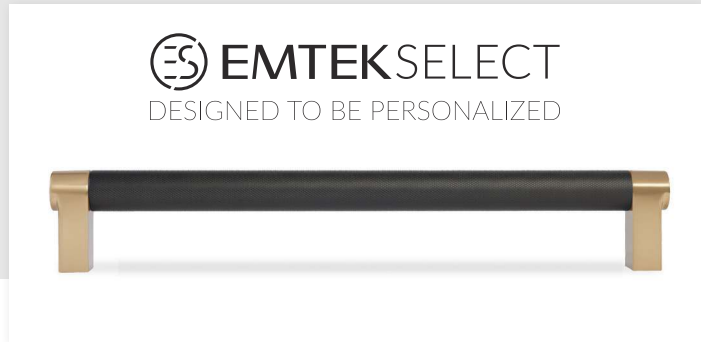

SELECT APPLIANCE PULL

SELECT APPLIANCE PULL							Stem	Pull
Optional Mounting	Product Code	C-to-C	Overall	Width(W)	Projection(P)	Stem		
CS or BTB	84070	12"	13"	7/8"	2 1/8"	2	 RECTANGULAR (REC)	 KNURLED (KN)
CS or BTB	84071	18"	19"	7/8"	2 1/8"	2		
CS or BTB	84072	24"	25"	7/8"	2 1/8"	3		
CS or BTB	84073	36"	37"	7/8"	2 1/8"	3		
CS or BTB	84074	54"	55"	7/8"	2 1/8"	4		

FINISH OPTIONS FOR STEM AND PULL

STEM AND PULL WILL BE PERMANENTLY AFFIXED.

Satin Brass (US4)

Oil Rubbed Bronze (US10B)

Polished Nickel (US14)

Satin Nickel (US15)

Flat Black (US19)

Polished Chrome (US26)

Satin Copper (SCU)

To order: **CS/BTB 84070** . **RECUS4** . **KNUS19**

Optional Mounting or Leave Blank for Standard Mounting Product Code (Center-to-Center) + Stem (Style/Finish) + Pull (Style/Finish)