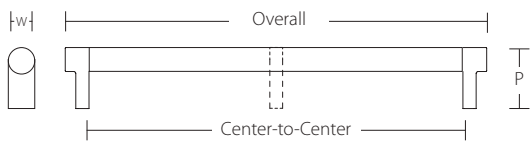

SELECT CABINET APPLIANCE PULL										Stem	Pull
Optional Mounting	Product Code	C-to-C	Overall	Width(W)	Projection(P)	Stem	List Price	Back-to-Back List Price			
CS/BTB/GBTB	84070	12"	13"	7/8"	2 1/8"	2	$218	$436	 RECTANGULAR (REC)	 KNURLED (KN)	
CS/BTB/GBTB	84071	18"	19"	7/8"	2 1/8"	2	$318	$636			
CS/BTB/GBTB	84072	24"	25"	7/8"	2 1/8"	3	$351	$702			
CS/BTB/GBTB	84073	36"	37"	7/8"	2 1/8"	3	$387	$774			
CS/BTB/GBTB	84074	54"	55"	7/8"	2 1/8"	4	$500	$1000			

TRANSITIONAL (TRA)

SMOOTH (SM)