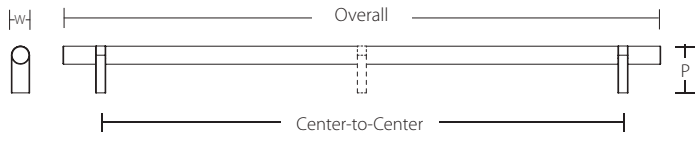

# SELECT CABINET APPLIANCE PULL

SELECT CABINET APPLIANCE PULL										Stem	Pull
Optional Mounting	Product Code	C-to-C	Overall	Width(W)	Projection(P)	Stem	List Price	Back-to-Back List Price			
CS/BTB/GBTB	84070	12"	13"	7/8"	2 1/8"	2	\$218	\$436	 <b>RECTANGULAR (REC)</b>	 <b>KNURLED (KN)</b>	
CS/BTB/GBTB	84071	18"	19"	7/8"	2 1/8"	2	\$318	\$636			
CS/BTB/GBTB	84072	24"	25"	7/8"	2 1/8"	3	\$351	\$702			
CS/BTB/GBTB	84073	36"	37"	7/8"	2 1/8"	3	\$387	\$774			
CS/BTB/GBTB	84074	54"	55"	7/8"	2 1/8"	4	\$500	\$1000			

Flat Black (US19)

Polished Chrome (US26)

Satin Copper (SCU)

To order: **CS/BTB/GBTB** **84070** . **RECUS4** . **KNUS19**

Optional Mounting or Leave Blank for Standard Mounting    Product Code (Center-to-Center)    +    Stem (Style/Finish)    +    Pull (Style/Finish)

**Product Name:**  
 SELECT Cabinet Appliance Pull 12" C-to-C + Rectangular Stem Satin Brass (US4) + Knurled Pull Flat Black (US19)

# SELECT BAR CABINET APPLIANCE PULL

SELECT BAR CABINET APPLIANCE PULL										Stem	Pull
Optional Mounting	Product Code	C-to-C	Overall	Width(W)	Projection(P)	Stem	List Price	Back-to-Back List Price			
CS/BTB/GBTB	84170	12"	15 1/8"	7/8"	2 1/8"	2	\$230	\$460	 <p><b>RECTANGULAR BAR (RCB)</b></p>  <p><b>TRANSITIONAL BAR (TRB)</b></p>	 <p><b>KNURLED (KN)</b></p>  <p><b>SMOOTH (SM)</b></p>	
CS/BTB/GBTB	84171	18"	21 1/8"	7/8"	2 1/8"	2	\$334	\$668			
CS/BTB/GBTB	84172	24"	27 1/8"	7/8"	2 1/8"	3	\$369	\$738			
CS/BTB/GBTB	84173	36"	39 1/8"	7/8"	2 1/8"	3	\$406	\$812			
CS/BTB/GBTB	84174	54"	57 1/8"	7/8"	2 1/8"	4	\$523	\$1046			