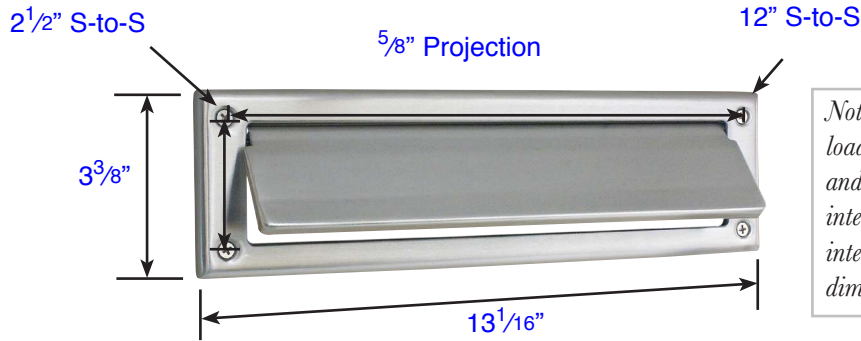

Solid Brass Mail Slot

Solid Brass Mail Slot (2280)

Note: Mail flap is spring loaded on the exterior and swing loosely on the interior. Both exterior and interior trims have the same dimensions.

Door Knockers

**Solid Brass Door Knocker
Urn Style (2620)**

**Bronze Door Knocker
with 4" Ring Pull (86060)**

Note: We recommend that US3 finish be selected for those who intend to have the door knocker engraved. Emtek does not offer engraving services at this time

Solid Brass Door Viewer

**Solid Brass Door Viewer
(2610)**

• Fits standard door thickness 1 3/8" to 2" (not available for thicker door)

DIMENSIONS ARE IN INCHES