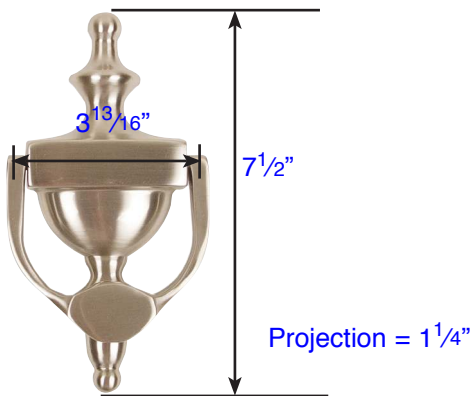

Solid Brass Mail Slot

Solid Brass Mail Slot (2280)

Note: Mail flap is spring loaded on the exterior and swing loosely on the interior. Both exterior and interior trims have the same dimensions.

Door Knockers

**Solid Brass Door Knocker
Urn Style (2620)**

**Bronze Door Knocker
with 4" Ring Pull (86060)**

Note: We recommend that US3 finish be selected for those who intend to have the door knocker engraved. Emtek does not offer engraving services at this time

Solid Brass Door Viewer

**Solid Brass Door Viewer
(2610)**

• Fits standard door thickness 1 3/8" to 2" (not available for thicker door)

DIMENSIONS ARE IN INCHES