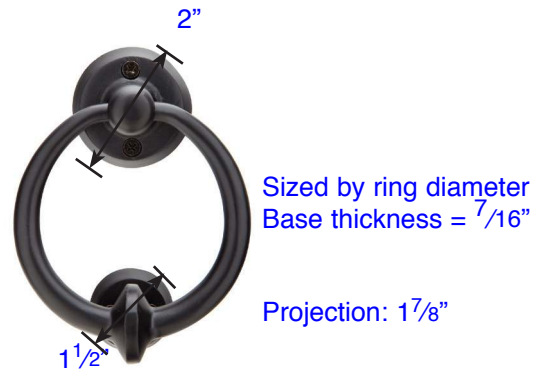

Solid Brass Mail Slot

Solid Brass Mail Slot (2280)

Note: Mail flap is spring loaded on the exterior and swing loosely on the interior. Both exterior and interior trims have the same dimensions.

Door Knockers

**Solid Brass Door Knocker
Urn Style (2620)**

**Bronze Door Knocker
with 4" Ring Pull (86060)**

Note: We recommend that US3 finish be selected for those who intend to have the door knocker engraved. Emtek does not offer engraving services at this time

Solid Brass Door Viewer

**Solid Brass Door Viewer
(2610)**

• Fits standard door thickness 1 3/8" to 2" (not available for thicker door)

DIMENSIONS ARE IN INCHES