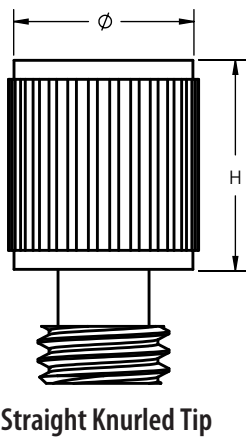

Product Code	Diameter	Height (H)
97253	.430	.550
97254		
97255	.470	.550
97256	.500	.550
97257		

Product Code	Diameter	Height (H)
97263	.430	.550
97264		
97265	.470	.550
97266	.500	.550
97267		

Product Code	Diameter	Height (H)
97273	.430	.550
97274		
97275	.470	.550
97276	.500	.550
97277		

Threading is the same for all solid brass hinge tips.