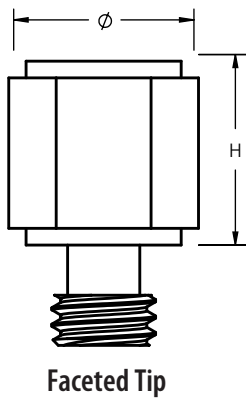

Product Code	Diameter	Height (H)
97253	.430	.550
97254		
97255	.470	.550
97256	.500	.550
97257		

Product Code	Diameter	Height (H)
97263	.430	.550
97264		
97265	.470	.550
97266	.500	.550
97267		

Product Code	Diameter	Height (H)
97273	.430	.550
97274		
97275	.470	.550
97276	.500	.550
97277		

Threading is the same for all solid brass hinge tips.