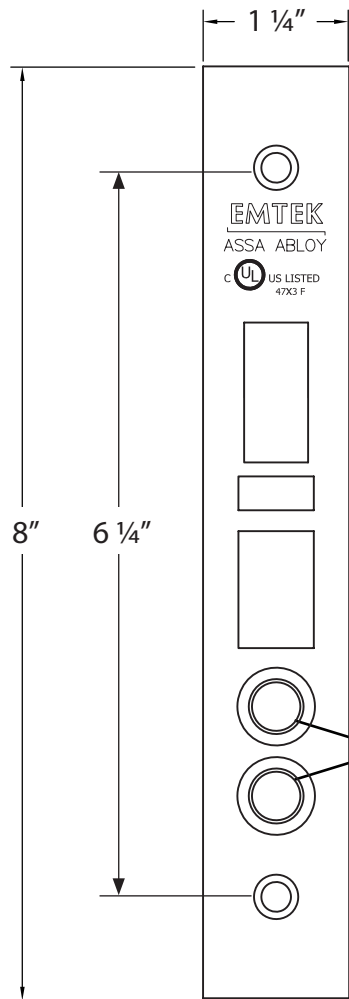

CY5-ThrdMrt1375

CY5-ThrdMrt150

CY5-ThrdMrt175

ANSI F13

ANSI F20

Plate Thickness:
1.3mm (1/16")

.460"
Dia.

Brass Standard Strike Plate
#86147

Brass Flat Strike Plate
#86148

Brass Extended Strike Plate
#86149