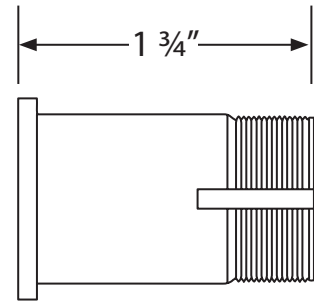

CY5-ThrdMrt1375

CY5-ThrdMrt150

CY5-ThrdMrt175

ANSI F13

ANSI F20

Plate Thickness:
1.3mm (1/16")

.460"
Dia.

Brass Standard Strike Plate
#86147

Brass Flat Strike Plate
#86148

Brass Extended Strike Plate
#86149