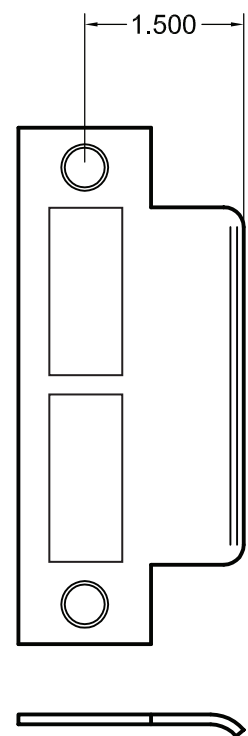

CY5-ThrdMrt1375

CY5-ThrdMrt150

CY5-ThrdMrt175

ANSI F13

ANSI F20

Plate Thickness:
1.3mm (1/16")

.460"
Dia.

Brass Standard Strike Plate
#86147

Brass Flat Strike Plate
#86148

Brass Extended Strike Plate
#86149