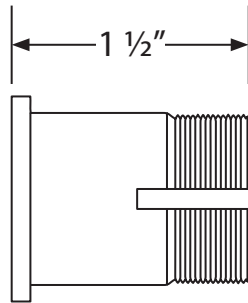

CY5-ThrdMrt1375

CY5-ThrdMrt150

CY5-ThrdMrt175

ANSI F13

ANSI F20

Plate Thickness:
1.3mm (1/16")

.460"
Dia.

Brass Standard Strike Plate
#86147

Brass Flat Strike Plate
#86148

Brass Extended Strike Plate
#86149