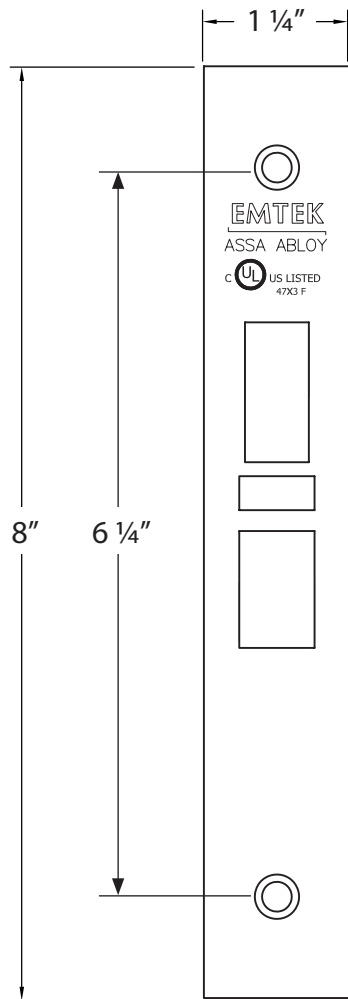

CY5-ThrdMrt1375

CY5-ThrdMrt150

CY5-ThrdMrt175

ANSI F13

ANSI F20

Plate Thickness:
1.3mm (1/16")

.460"
Dia.

Brass Standard Strike Plate
#86147

Brass Flat Strike Plate
#86148

Brass Extended Strike Plate
#86149