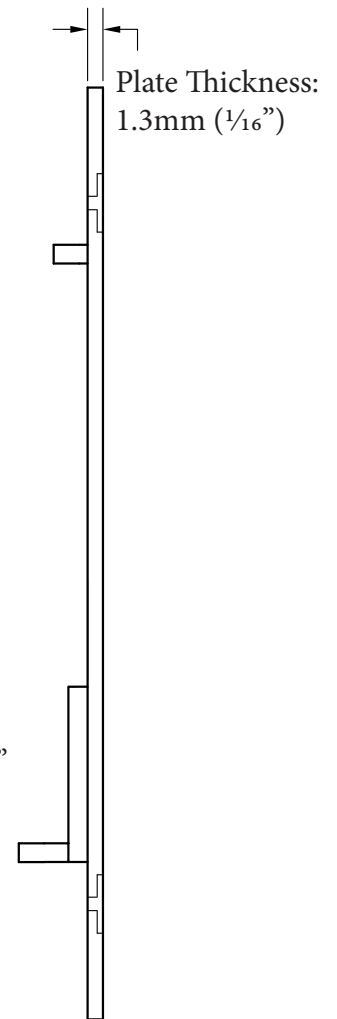

CY5-ThrdMrt1375

CY5-ThrdMrt150

CY5-ThrdMrt175

ANSI F13

ANSI F20

Plate Thickness:
1.3mm (1/16")

.460"
Dia.

Brass Standard Strike Plate
#86147

Brass Flat Strike Plate
#86148

Brass Extended Strike Plate
#86149