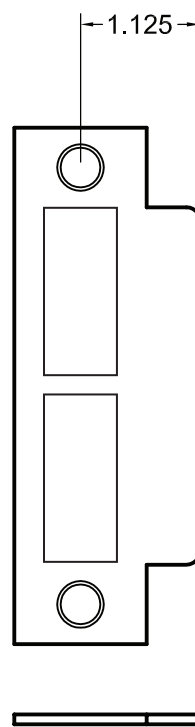

CY5-ThrdMrt1375

CY5-ThrdMrt150

CY5-ThrdMrt175

ANSI F13

ANSI F20

Plate Thickness:
1.3mm (1/16")

.460"
Dia.

Brass Standard Strike Plate
#86147

Brass Flat Strike Plate
#86148

Brass Extended Strike Plate
#86149