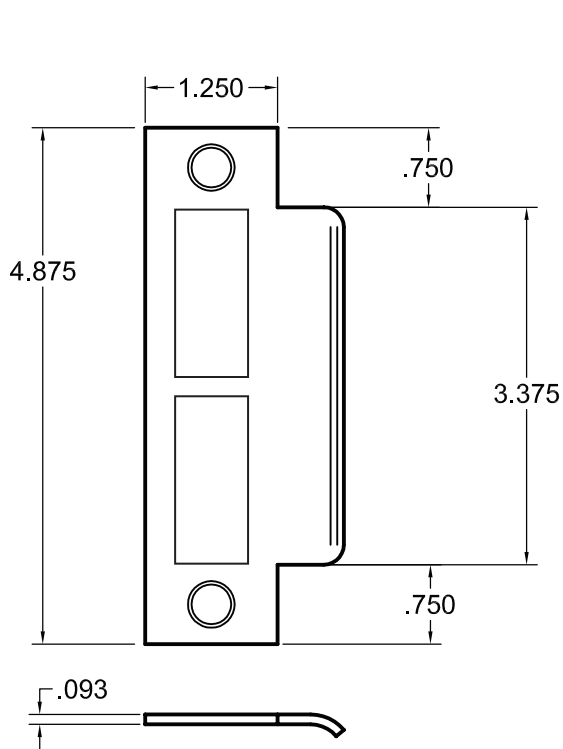

CY5-ThrdMrt1375

CY5-ThrdMrt150

CY5-ThrdMrt175

ANSI F13

ANSI F20

Plate Thickness:
1.3mm (1/16")

.460"
Dia.

Brass Standard Strike Plate
#86147

Brass Flat Strike Plate
#86148

Brass Extended Strike Plate
#86149