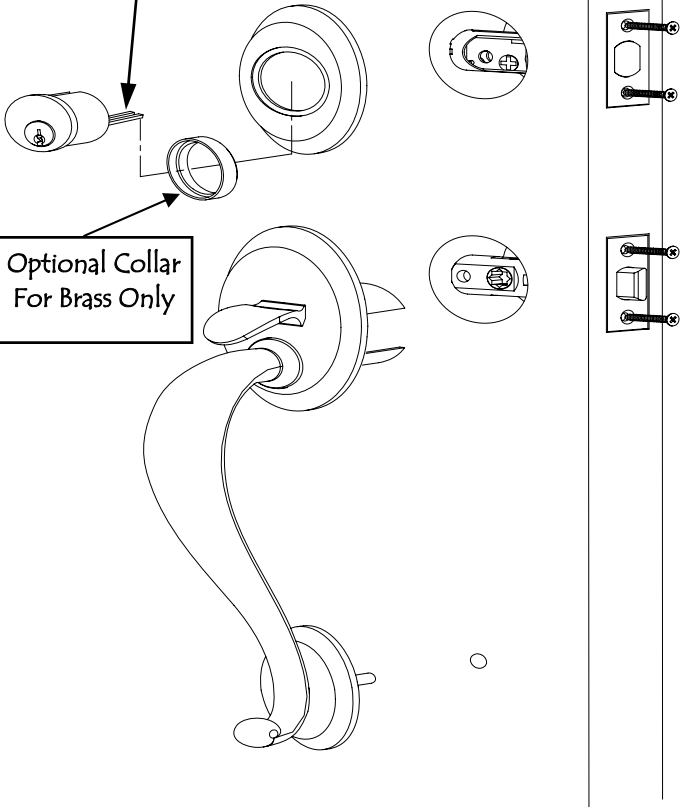

Installation Instructions-Tubular Sectional Entry Set - Double Cylinder Deadbolt

Door Prep - Active Lock

Door Jamb for Active Locks

Outside Trim

Tailpiece Horizontal

Inside Trim

Optional Collar For Brass Only

Plates and grip vary depending on style.