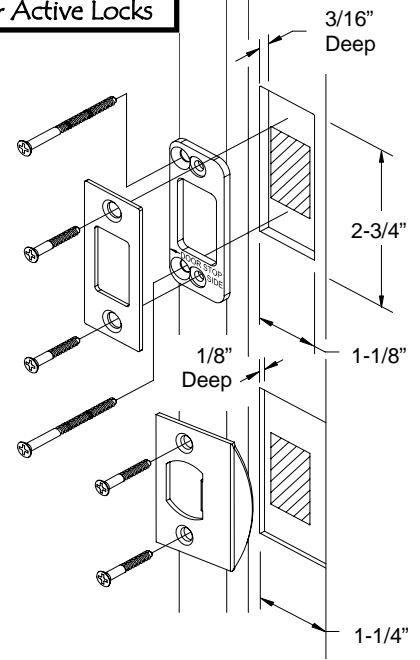

Installation Instructions-Tubular Sectional Entry Set - Double Cylinder Deadbolt

Door Prep - Active Lock

Door Jamb for Active Locks

Outside Trim

Tailpiece Horizontal

Inside Trim

Optional Collar For Brass Only

Plates and grip vary depending on style.