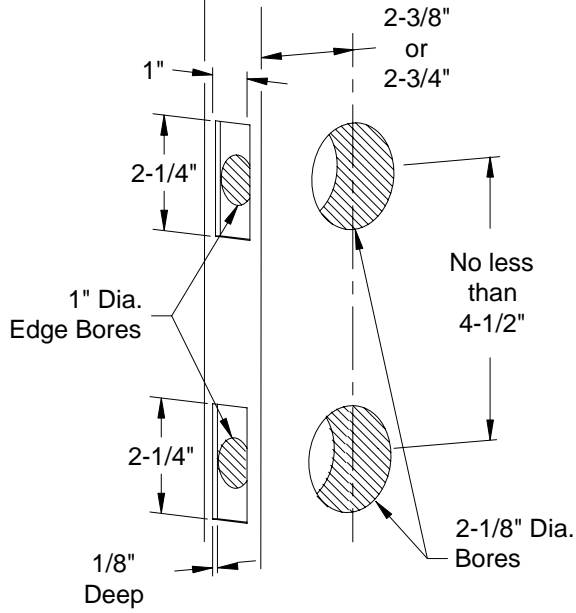

Installation Instructions-Tubular Sectional Entry Set - Double Cylinder Deadbolt

Door Prep - Active Lock

Door Jamb for Active Locks

Outside Trim

Tailpiece Horizontal

Inside Trim

Optional Collar For Brass Only

Plates and grip vary depending on style.