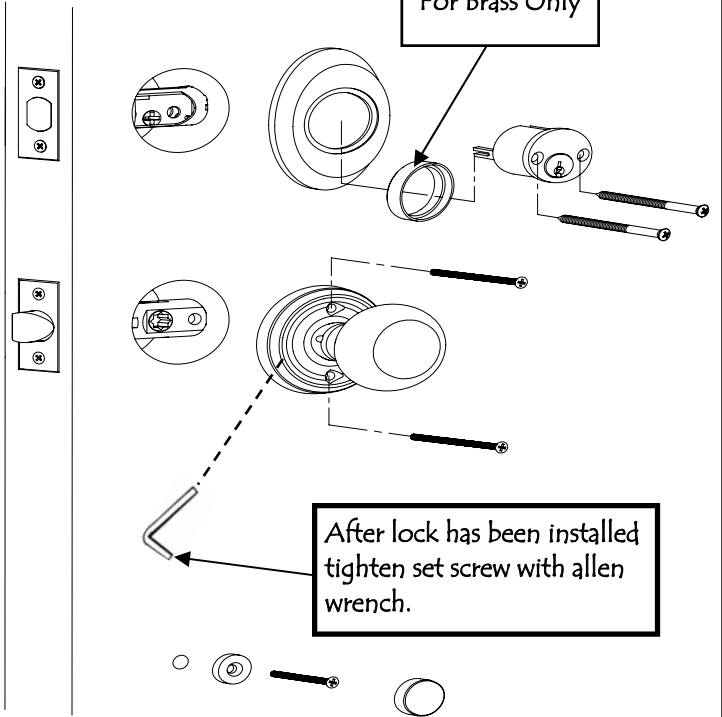

Installation Instructions-Tubular Sectional Entry Set - Double Cylinder Deadbolt

Door Prep - Active Lock

Door Jamb for Active Locks

Outside Trim

Tailpiece Horizontal

Inside Trim

Optional Collar For Brass Only

Plates and grip vary depending on style.