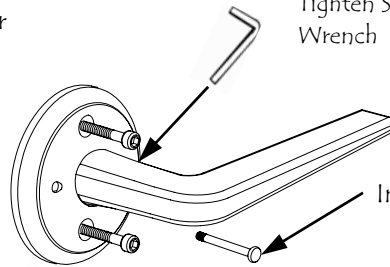

Installation Instructions-Privacy or Passage - Lever

Passage/Private Door Prep.

1

Dummy Set

Surface Mounted, No bore Hole

Passage/Privacy Set

2

Install Latch, Rotate Latch As Required

Inside Of Door

AFTER INSTALLATION Tighten Set Screws with Allen Wrench

Inside Privacy Pin

epitome
ASSA ABLOY

Installation Instructions-Privacy or Passage - Lever

Passage/Private Door Prep.

1

Dummy Set

Surface Mounted, No bore Hole

Passage/Privacy Set

2

Install Latch, Rotate Latch As Required

Inside Of Door

AFTER INSTALLATION Tighten Set Screws with Allen Wrench

Inside Privacy Pin

epitome
ASSA ABLOY