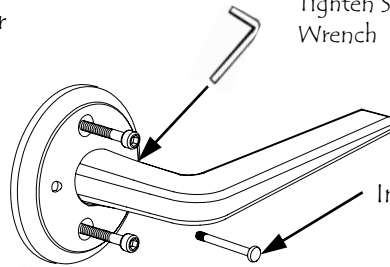

Inside Of Door

AFTER INSTALLATION Tighten Set Screws with Allen Wrench

Inside Privacy Pin

epitome
ASSA ABLOY

Installation Instructions-Privacy or Passage - Lever

Passage/Private Door Prep.

1

Dummy Set

Surface Mounted, No bore Hole

Passage/Privacy Set

2

Install Latch, Rotate Latch As Required

Inside Of Door

AFTER INSTALLATION Tighten Set Screws with Allen Wrench

Inside Privacy Pin

epitome
ASSA ABLOY