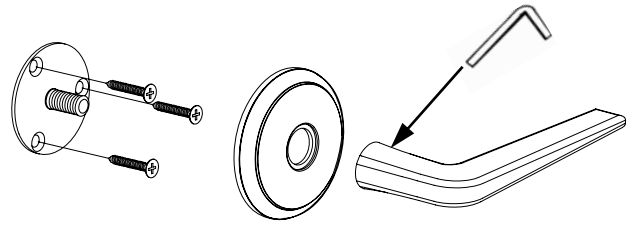

Installation Instructions-Privacy or Passage - Lever

Passage/Private Door Prep.

1

Dummy Set

Surface Mounted, No bore Hole

Passage/Privacy Set

2

Install Latch, Rotate Latch As Required

Inside Of Door

AFTER INSTALLATION Tighten Set Screws with Allen Wrench

Inside Privacy Pin

epitome
ASSA ABLOY

Installation Instructions-Privacy or Passage - Lever

Passage/Private Door Prep.

1

Dummy Set

Surface Mounted, No bore Hole

Passage/Privacy Set

2

Install Latch, Rotate Latch As Required

Inside Of Door

AFTER INSTALLATION Tighten Set Screws with Allen Wrench

Inside Privacy Pin

epitome
ASSA ABLOY