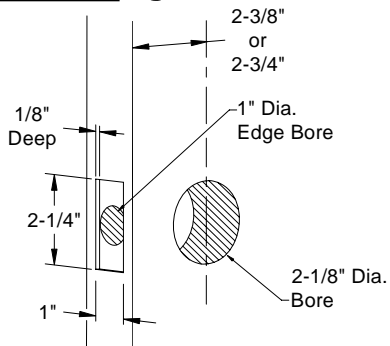

Inside Of Door

AFTER INSTALLATION Tighten Set Screws with Allen Wrench

Inside Privacy Pin

epitome
ASSA ABLOY

Installation Instructions-Privacy or Passage - Lever

Passage/Private Door Prep.

1

Dummy Set

Surface Mounted, No bore Hole

Passage/Privacy Set

2

Install Latch, Rotate Latch As Required

Inside Of Door

AFTER INSTALLATION Tighten Set Screws with Allen Wrench

Inside Privacy Pin

epitome
ASSA ABLOY