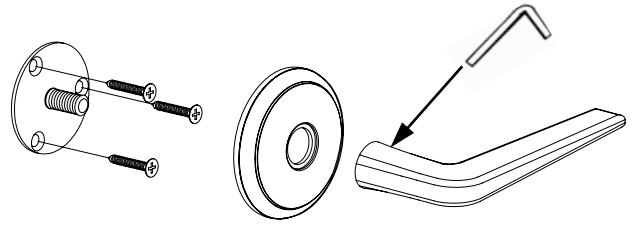

Inside Of Door

AFTER INSTALLATION Tighten Set Screws with Allen Wrench

Inside Privacy Pin

epitome
ASSA ABLOY

Installation Instructions-Privacy or Passage - Lever

Passage/Private Door Prep.

1

Dummy Set

Surface Mounted, No bore Hole

Passage/Privacy Set

2

Install Latch, Rotate Latch As Required

Inside Of Door

AFTER INSTALLATION Tighten Set Screws with Allen Wrench

Inside Privacy Pin

epitome
ASSA ABLOY