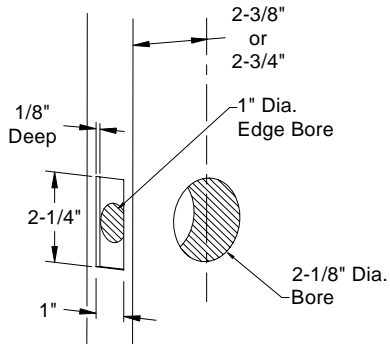

Installation Instructions-Privacy or Passage - Lever

Passage/Private Door Prep.

1

Dummy Set

Surface Mounted, No bore Hole

Passage/Privacy Set

2

Install Latch, Rotate Latch As Required

Inside Of Door

AFTER INSTALLATION Tighten Set Screws with Allen Wrench

Inside Privacy Pin

epitome
ASSA ABLOY

Installation Instructions-Privacy or Passage - Lever

Passage/Private Door Prep.

1

Dummy Set

Surface Mounted, No bore Hole

Passage/Privacy Set

2

Install Latch, Rotate Latch As Required

Inside Of Door

AFTER INSTALLATION Tighten Set Screws with Allen Wrench

Inside Privacy Pin

epitome
ASSA ABLOY