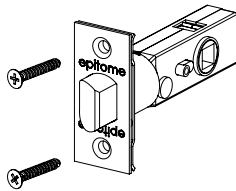

Installation Instructions-Privacy or Passage - Lever

Passage/Private Door Prep.

1

Dummy Set

Surface Mounted, No bore Hole

Passage/Privacy Set

2

Install Latch, Rotate Latch As Required

Inside Of Door

AFTER INSTALLATION Tighten Set Screws with Allen Wrench

Inside Privacy Pin

epitome
ASSA ABLOY

Installation Instructions-Privacy or Passage - Lever

Passage/Private Door Prep.

1

Dummy Set

Surface Mounted, No bore Hole

Passage/Privacy Set

2

Install Latch, Rotate Latch As Required

Inside Of Door

AFTER INSTALLATION Tighten Set Screws with Allen Wrench

Inside Privacy Pin

epitome
ASSA ABLOY