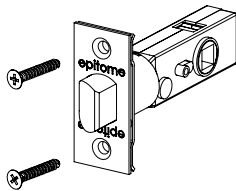

Inside Of Door

AFTER INSTALLATION Tighten Set Screws with Allen Wrench

Inside Privacy Pin

epitome
ASSA ABLOY

Installation Instructions-Privacy or Passage - Lever

Passage/Private Door Prep.

1

Dummy Set

Surface Mounted, No bore Hole

Passage/Privacy Set

2

Install Latch, Rotate Latch As Required

Inside Of Door

AFTER INSTALLATION Tighten Set Screws with Allen Wrench

Inside Privacy Pin

epitome
ASSA ABLOY