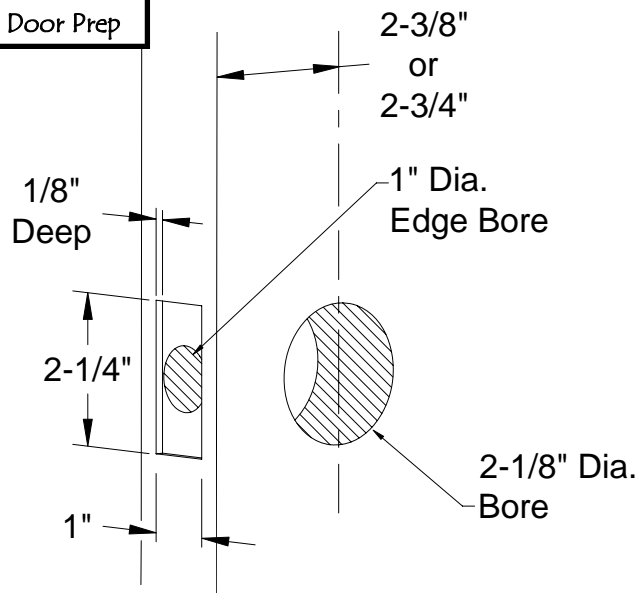

Installation Instructions-Single Cylinder Deadbolts

Door Prep

Install Bolt

Door Jamb Prep

Outside

Tailpiece Horizontal

Inside

epitome
ASSA ABLOY