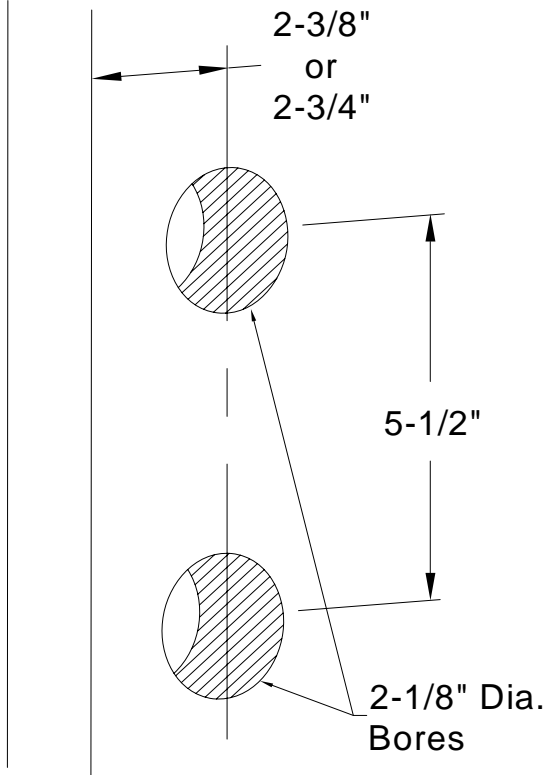

Installation Instructions- Dummy Entryset

Door Prep - Active Lock

Outside Trim

Inside Trim

epitome®
ASSA ABLOY