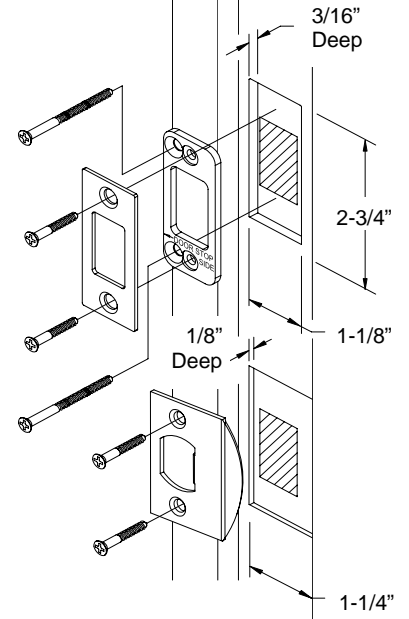

Installation Instructions-Tubular Monolithic Entry Set - Double Cylinder Deadbolt

Door Prep - Active Lock

Door Jamb for Active Locks

Outside Trim

Tailpiece Horizontal

Inside Trim

Tailpiece Vertical

Plates and grip vary depending on style.

epitome[®]
ASSA ABLOY

After lock has been installed tighten set screw with allen wrench.