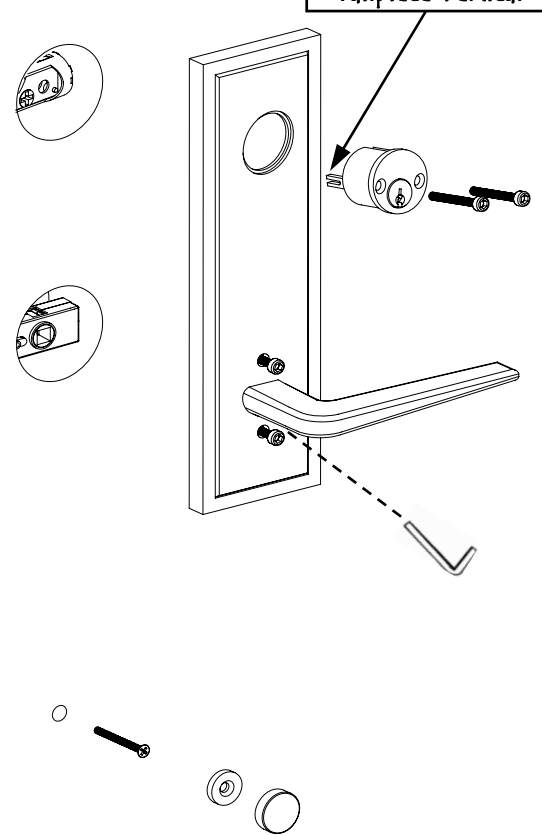

Installation Instructions-Tubular Monolithic Entry Set - Double Cylinder Deadbolt

Door Prep - Active Lock

Door Jamb for Active Locks

Outside Trim

Tailpiece Horizontal

Inside Trim

Tailpiece Vertical

Plates and grip vary depending on style.

epitome[®]
ASSA ABLOY

After lock has been installed tighten set screw with allen wrench.