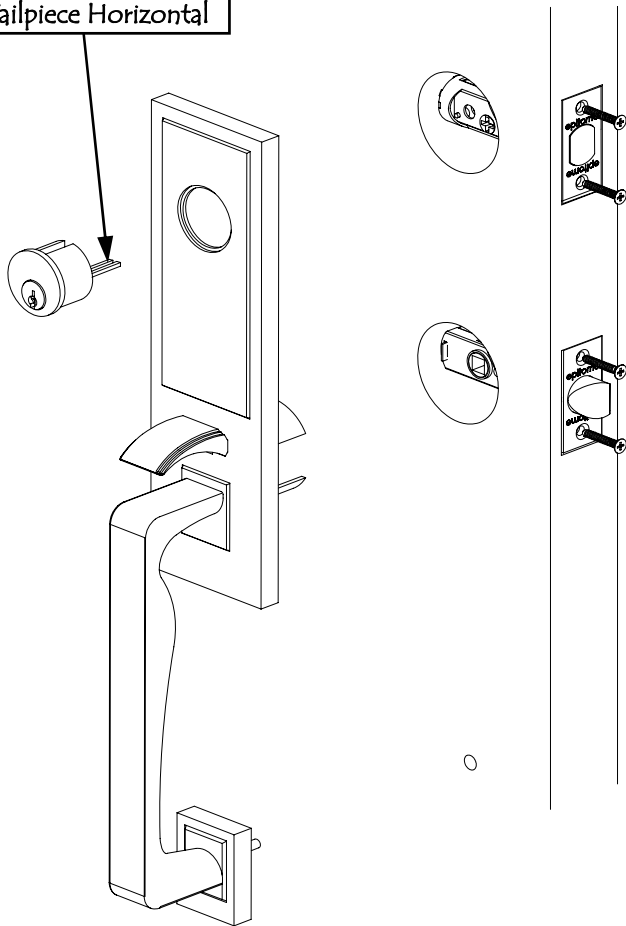

Installation Instructions-Tubular Monolithic Entry Set - Double Cylinder Deadbolt

Door Prep - Active Lock

Door Jamb for Active Locks

Outside Trim

Tailpiece Horizontal

Inside Trim

Tailpiece Vertical

Plates and grip vary depending on style.

epitome[®]
ASSA ABLOY

After lock has been installed tighten set screw with allen wrench.