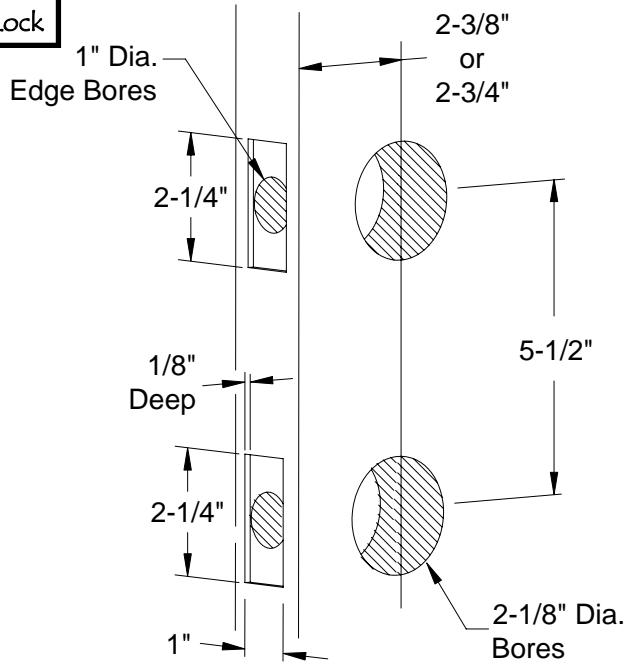

Installation Instructions-Tubular Monolithic Entry Set - Double Cylinder Deadbolt

Door Prep - Active Lock

Door Jamb for Active Locks

Outside Trim

Tailpiece Horizontal

Inside Trim

Tailpiece Vertical

Plates and grip vary depending on style.

epitome[®]
ASSA ABLOY

After lock has been installed tighten set screw with allen wrench.