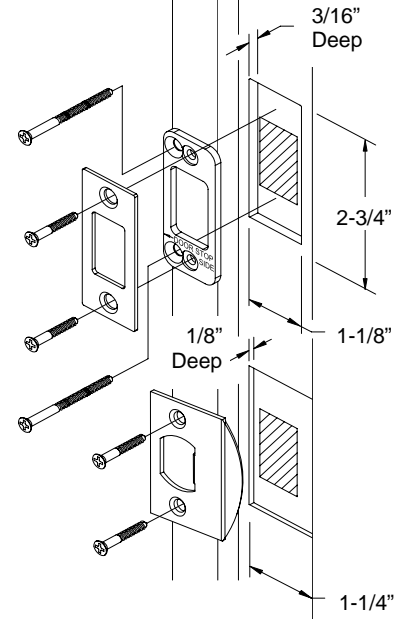

Installation Instructions-Tubular Monolithic Entry Set - Single Cylinder Deadbolt

Door Prep - Active Lock

Door Jamb for Active Locks

Outside Trim

Tailpiece Horizontal

Inside Trim

Plates and grip vary depending on style.

epitome[®]
ASSA ABLOY

After lock has been installed tighten set screw with allen wrench.