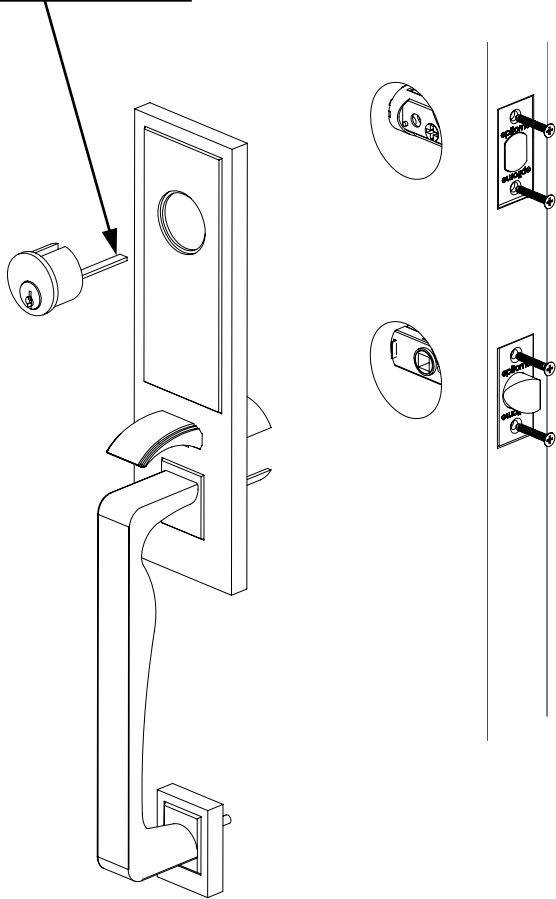

Installation Instructions-Tubular Monolithic Entry Set - Single Cylinder Deadbolt

Door Prep - Active Lock

Door Jamb for Active Locks

Outside Trim

Tailpiece Horizontal

Inside Trim

Plates and grip vary depending on style.

epitome[®]
ASSA ABLOY

After lock has been installed tighten set screw with allen wrench.