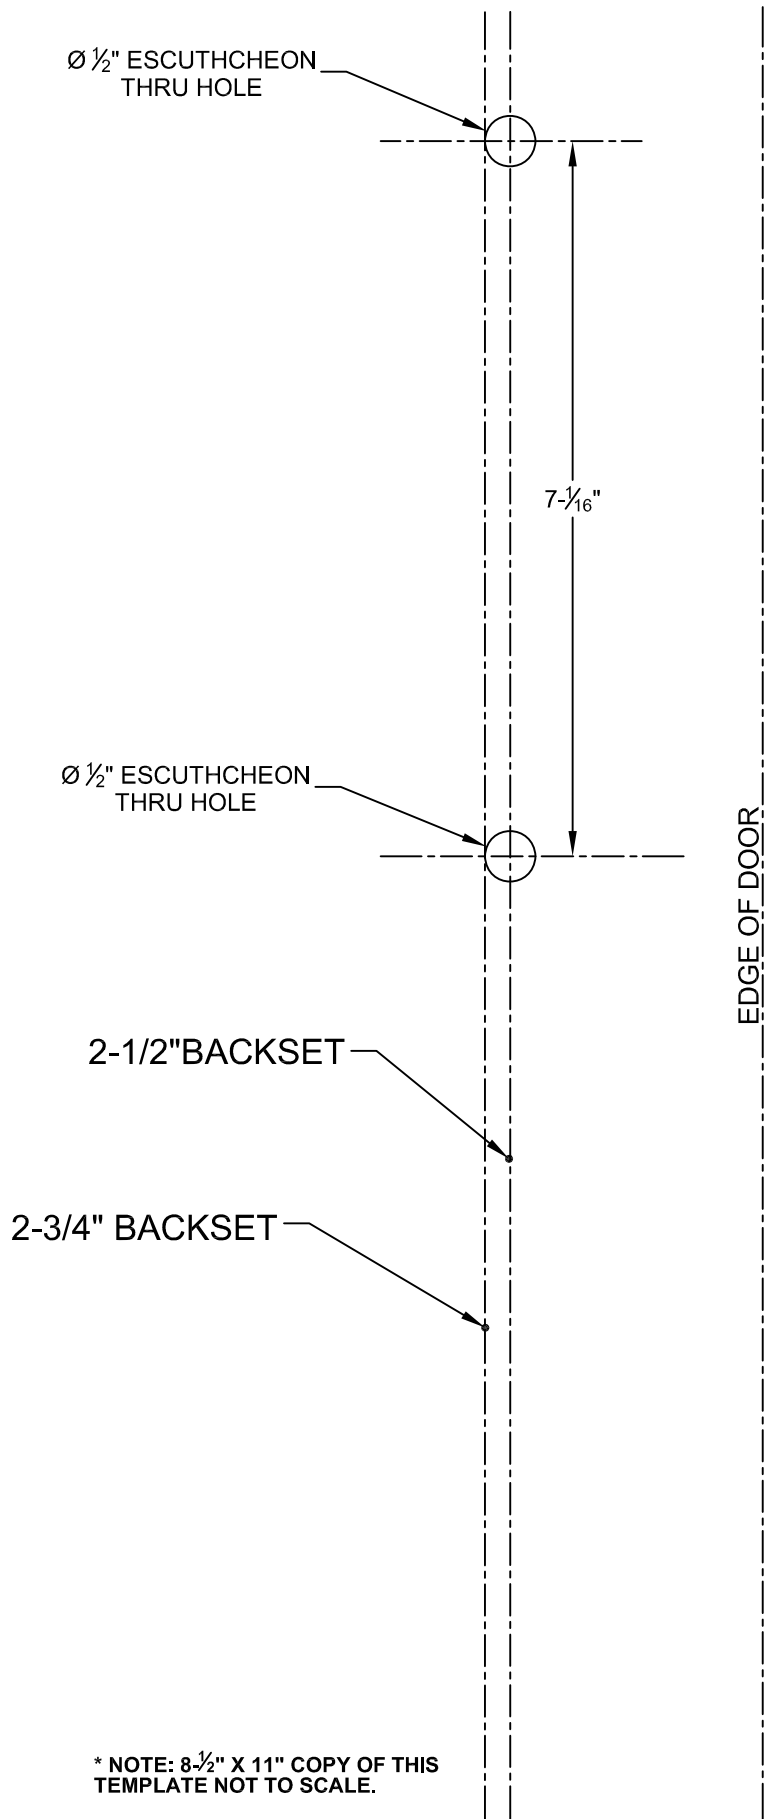

**DUMMY MORTISE LOCK  
HOLE PREPARATION  
FOR LEVER BY LEVER  
AND KNOB BY KNOB  
(LEFT HAND) \***

\* NOTE: 8-1/2" X 11" COPY OF THIS  
TEMPLATE NOT TO SCALE.