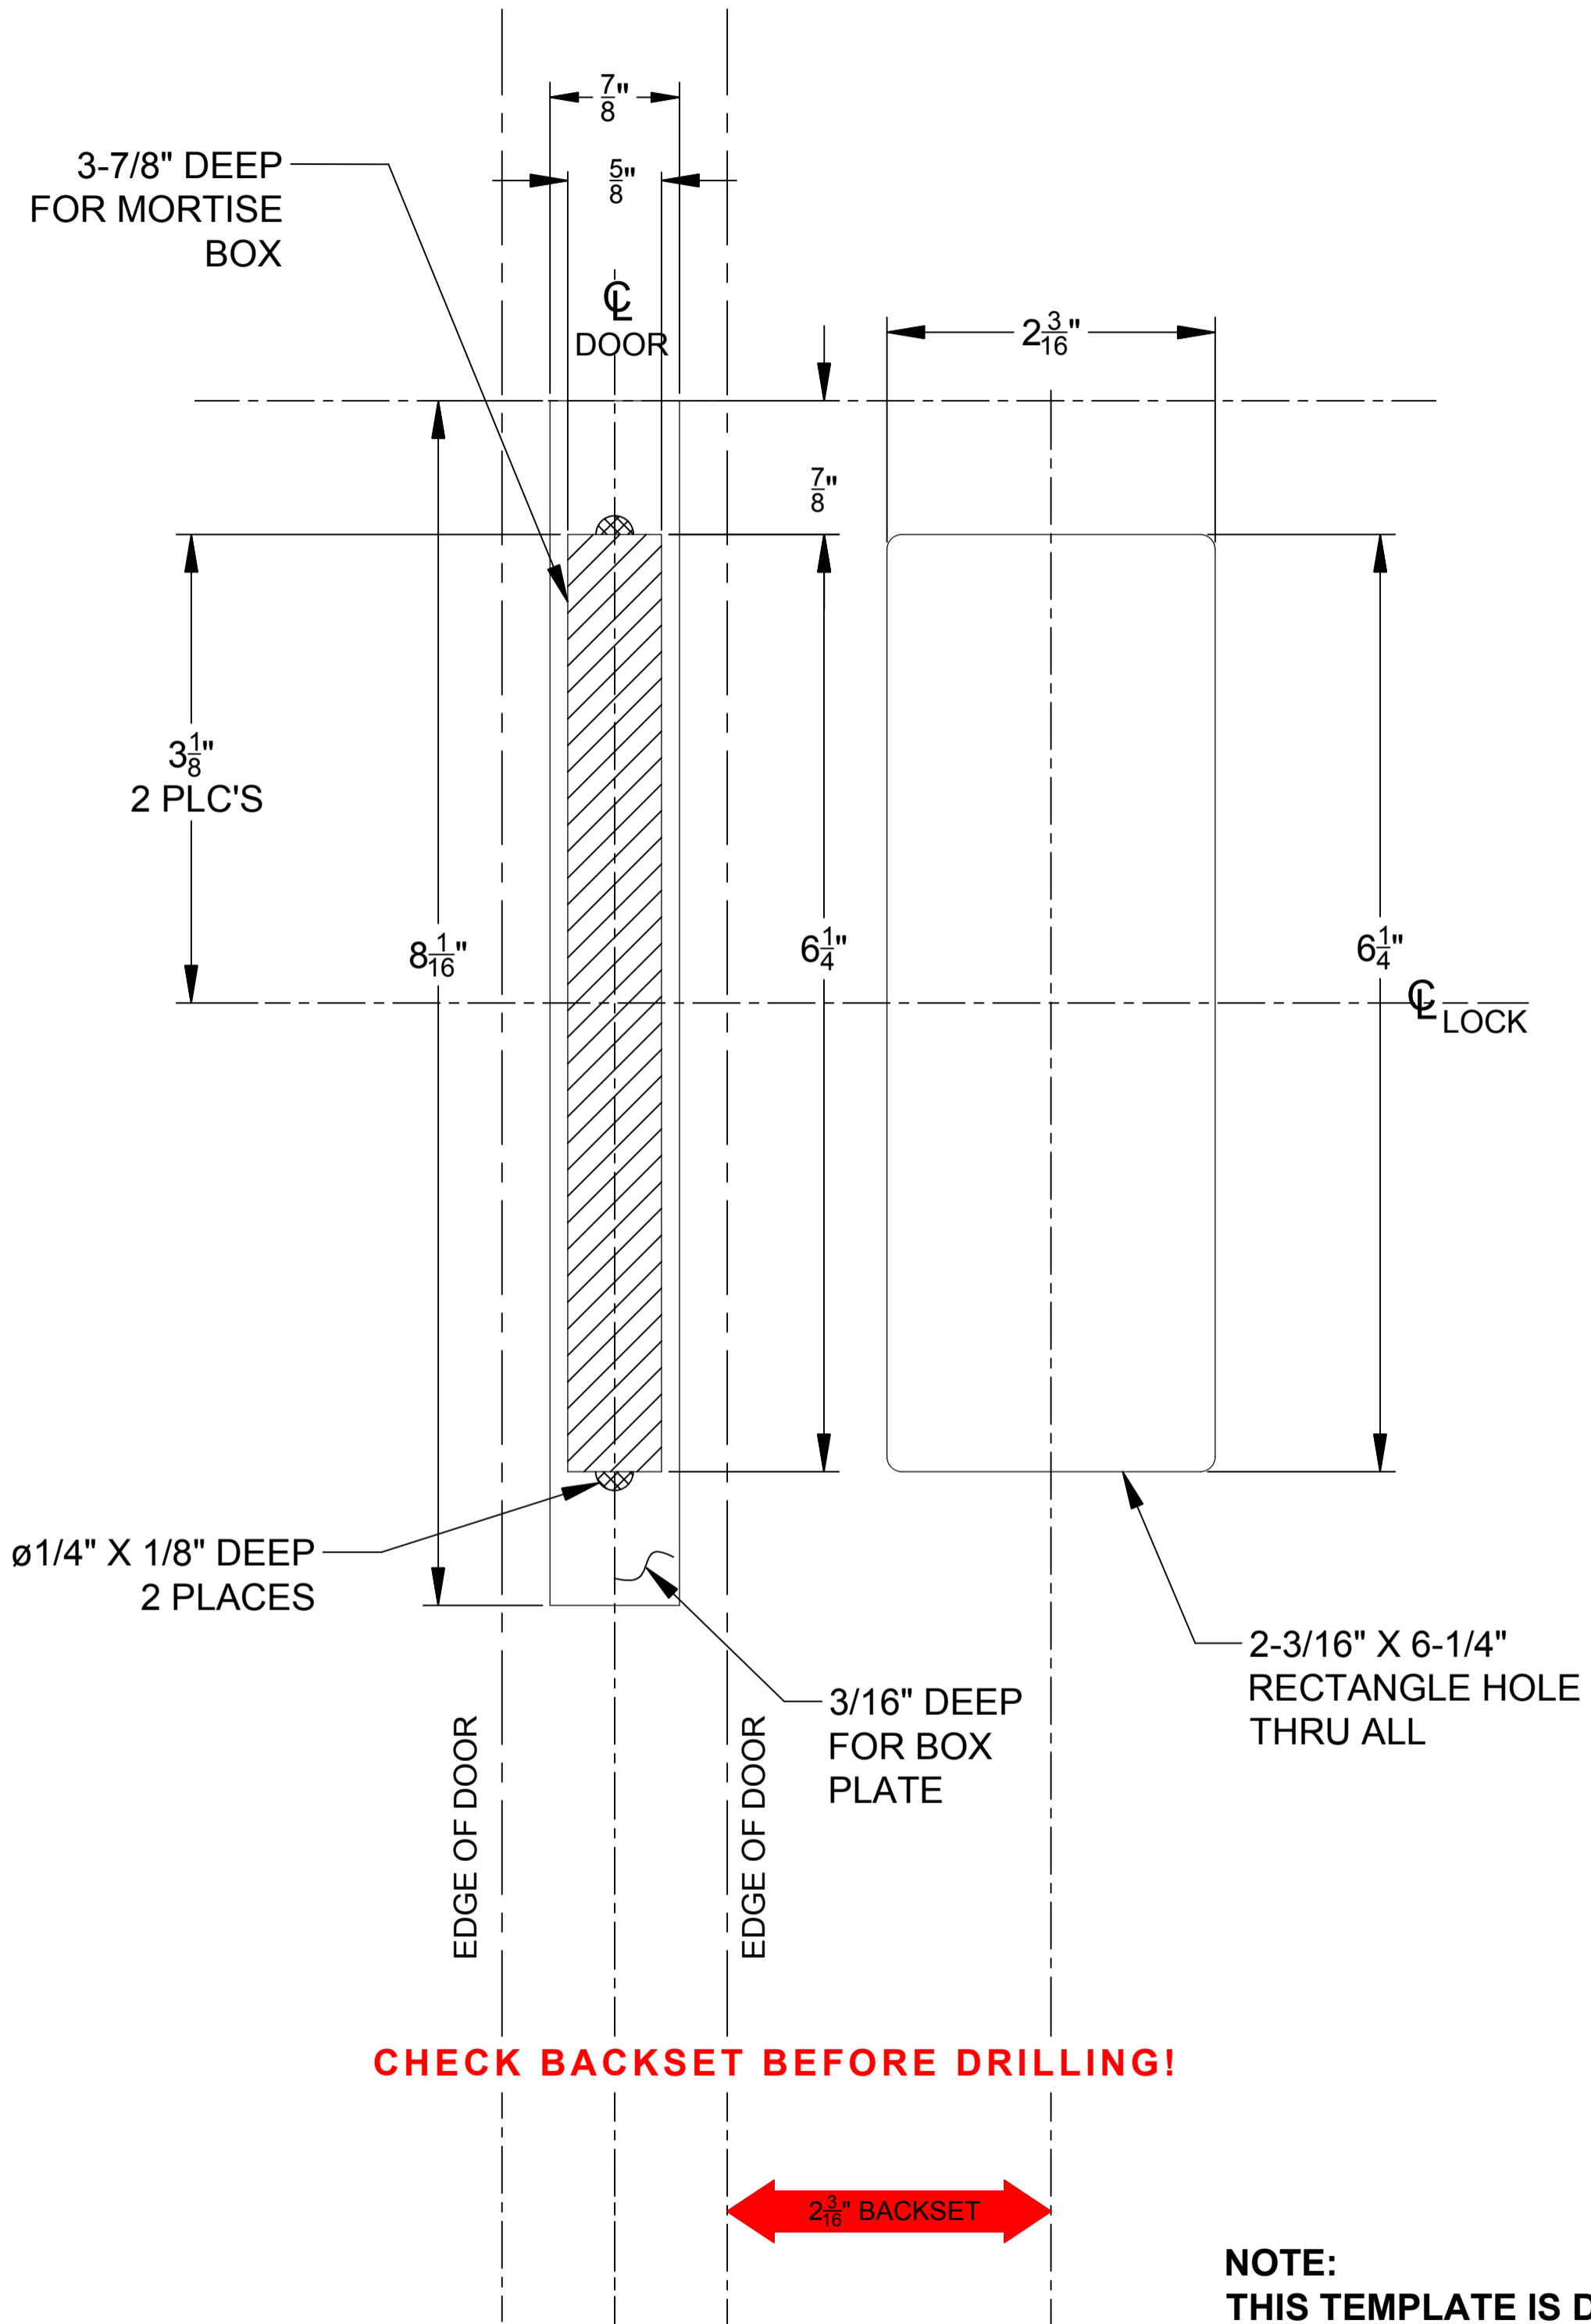

**POCKET DOOR MORTISE
HOLE PREPARATION
PASSAGE & DUMMY**

**NOTE:
THIS TEMPLATE IS DESIGNED
FOR 1-1/2" THICK DOOR.**

* NOTE: 8-1/2" X 11" COPY OF THIS
TEMPLATE NOT TO SCALE.