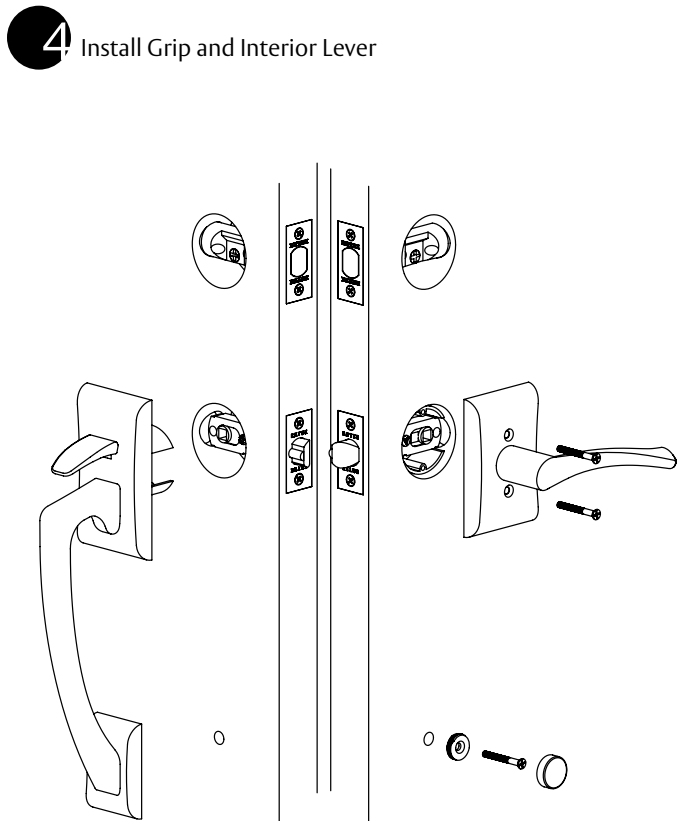

# Installation Guide -Electronic Keypad Entry Set

Handles and Lever/knob vary depending on style

Electronic Deadbolt varies depending on style