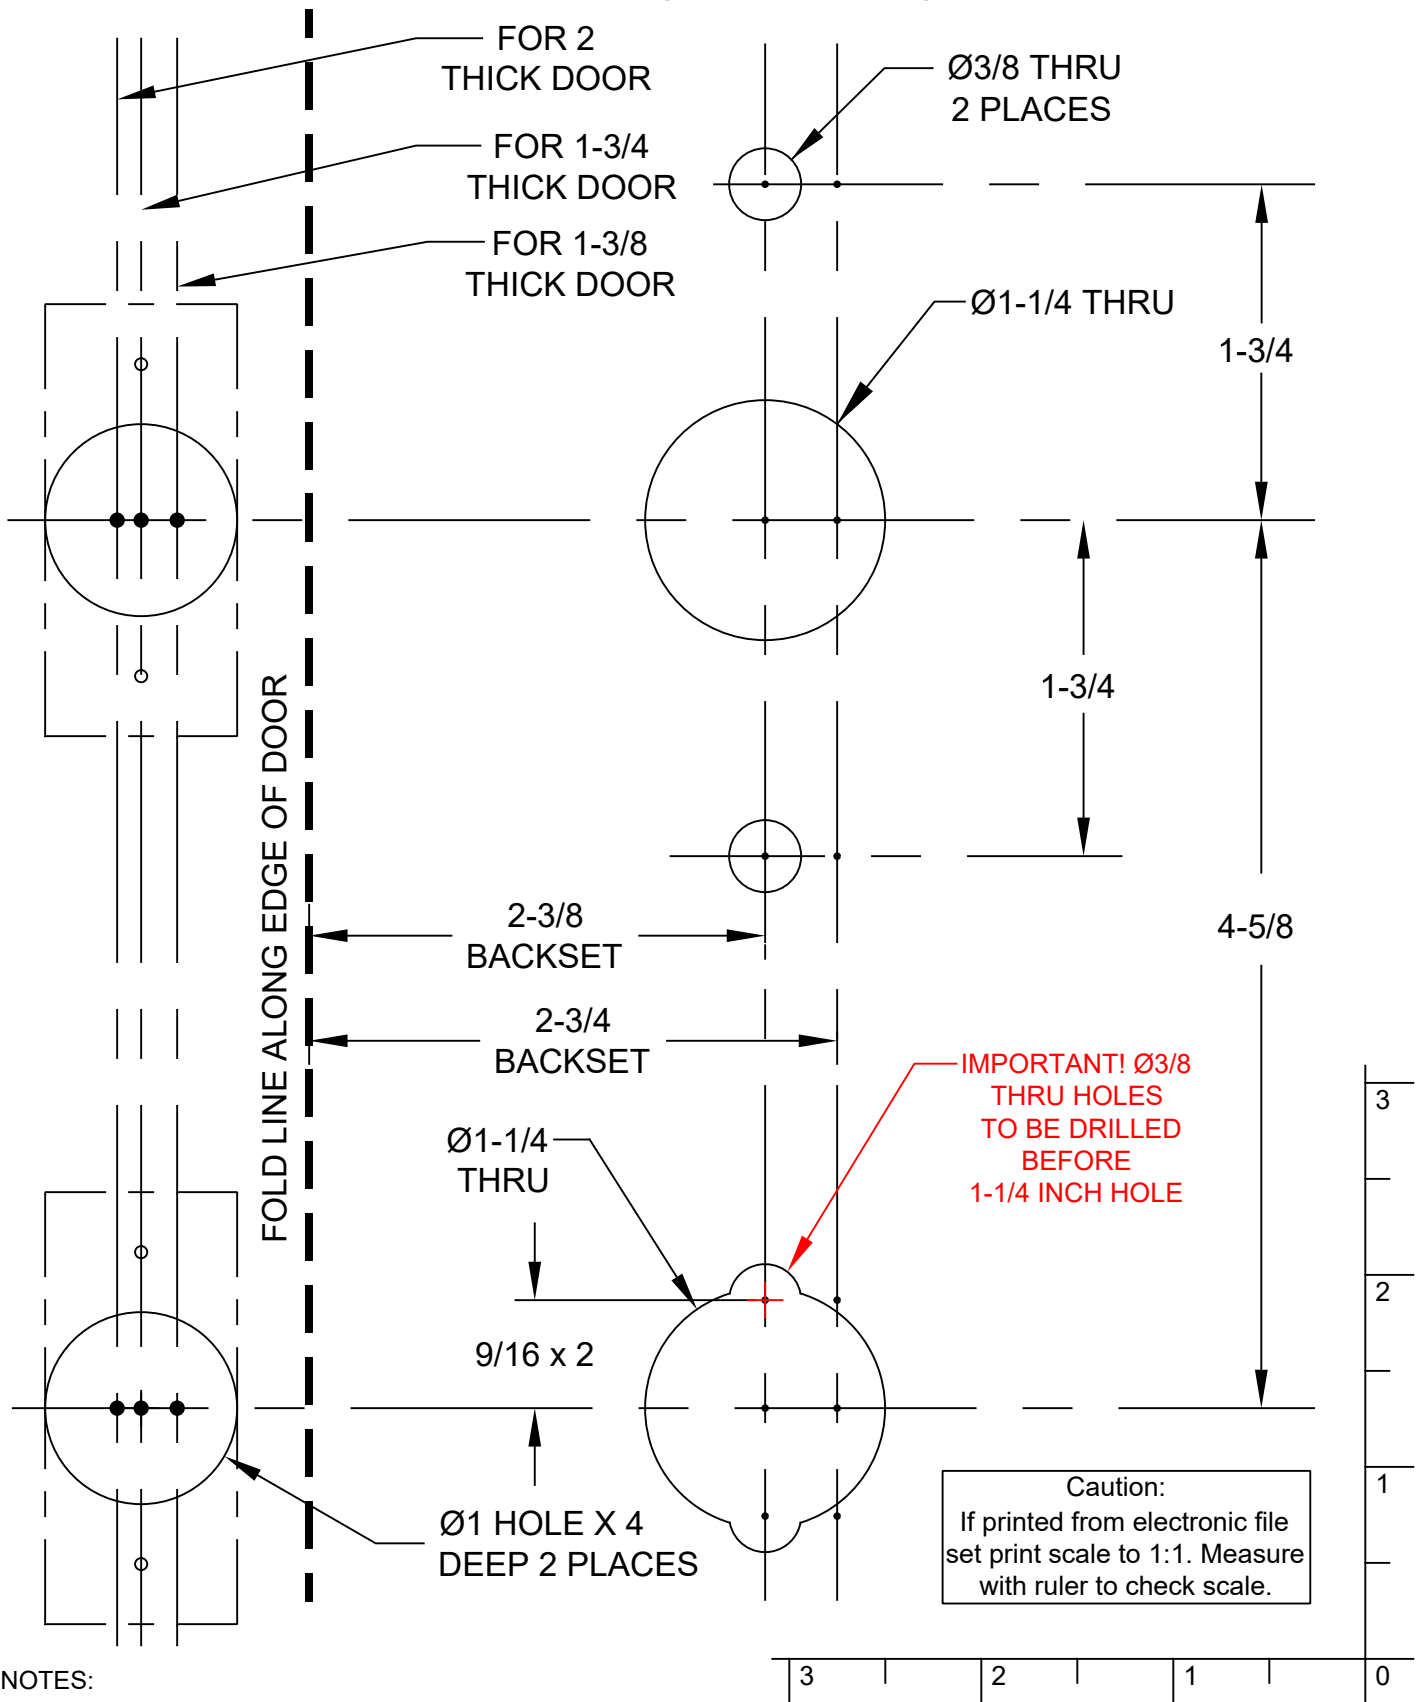

STRETTO 1.5X5 DOOR PREPARATION PRIVACY (RIGHT HAND)

EMTEK®

*NOTES:
ALL DIMENSIONS ARE IN INCHES.
DO NOT PHOTOCOPY TEMPLATE (SCALE MAY BE AFFECTED).