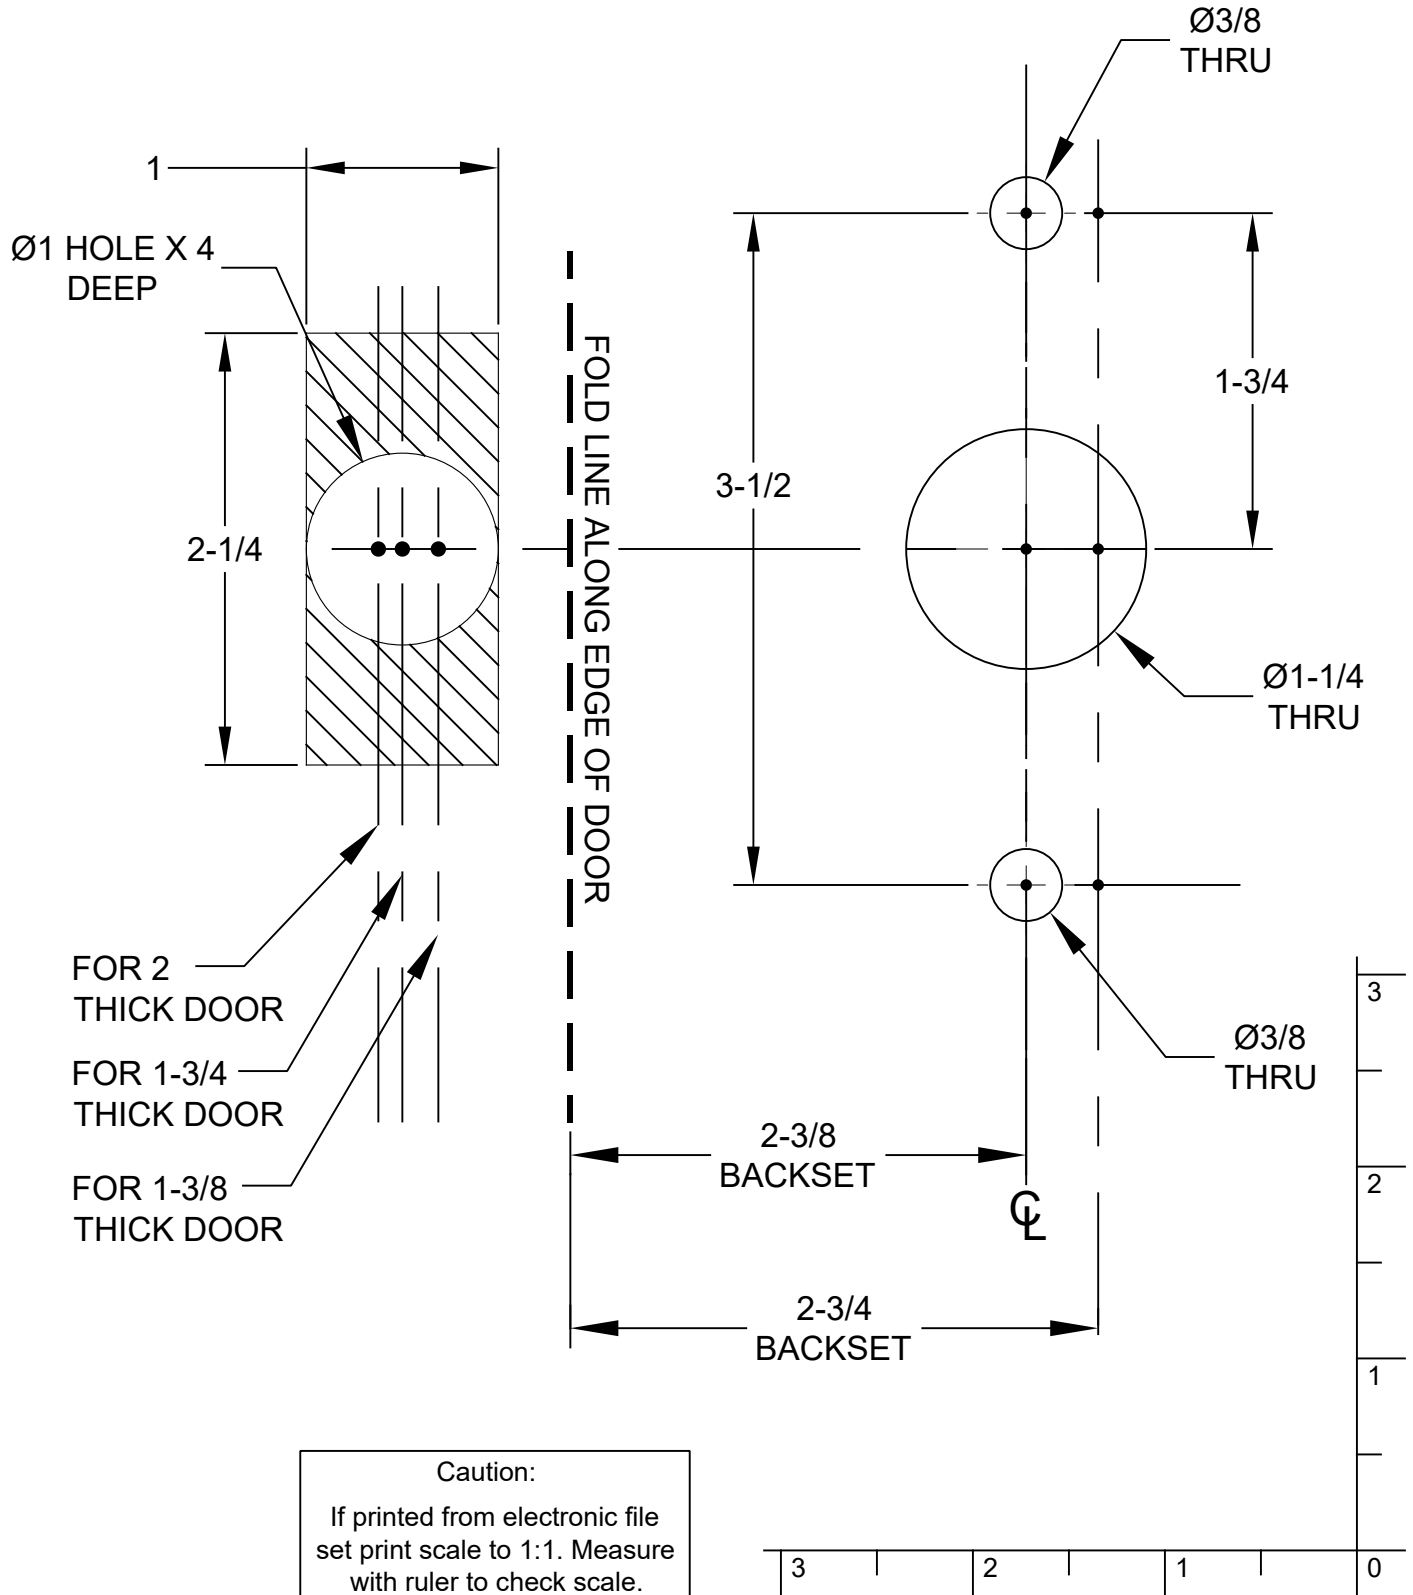

STRETTO 1.5X5 DOOR PREPARATION PASSAGE (RIGHT HAND)

EMTEK®

Caution:
If printed from electronic file
set print scale to 1:1. Measure
with ruler to check scale.

*NOTES:
ALL DIMENSIONS ARE IN INCHES.
DO NOT PHOTOCOPY TEMPLATE (SCALE MAY BE AFFECTED).