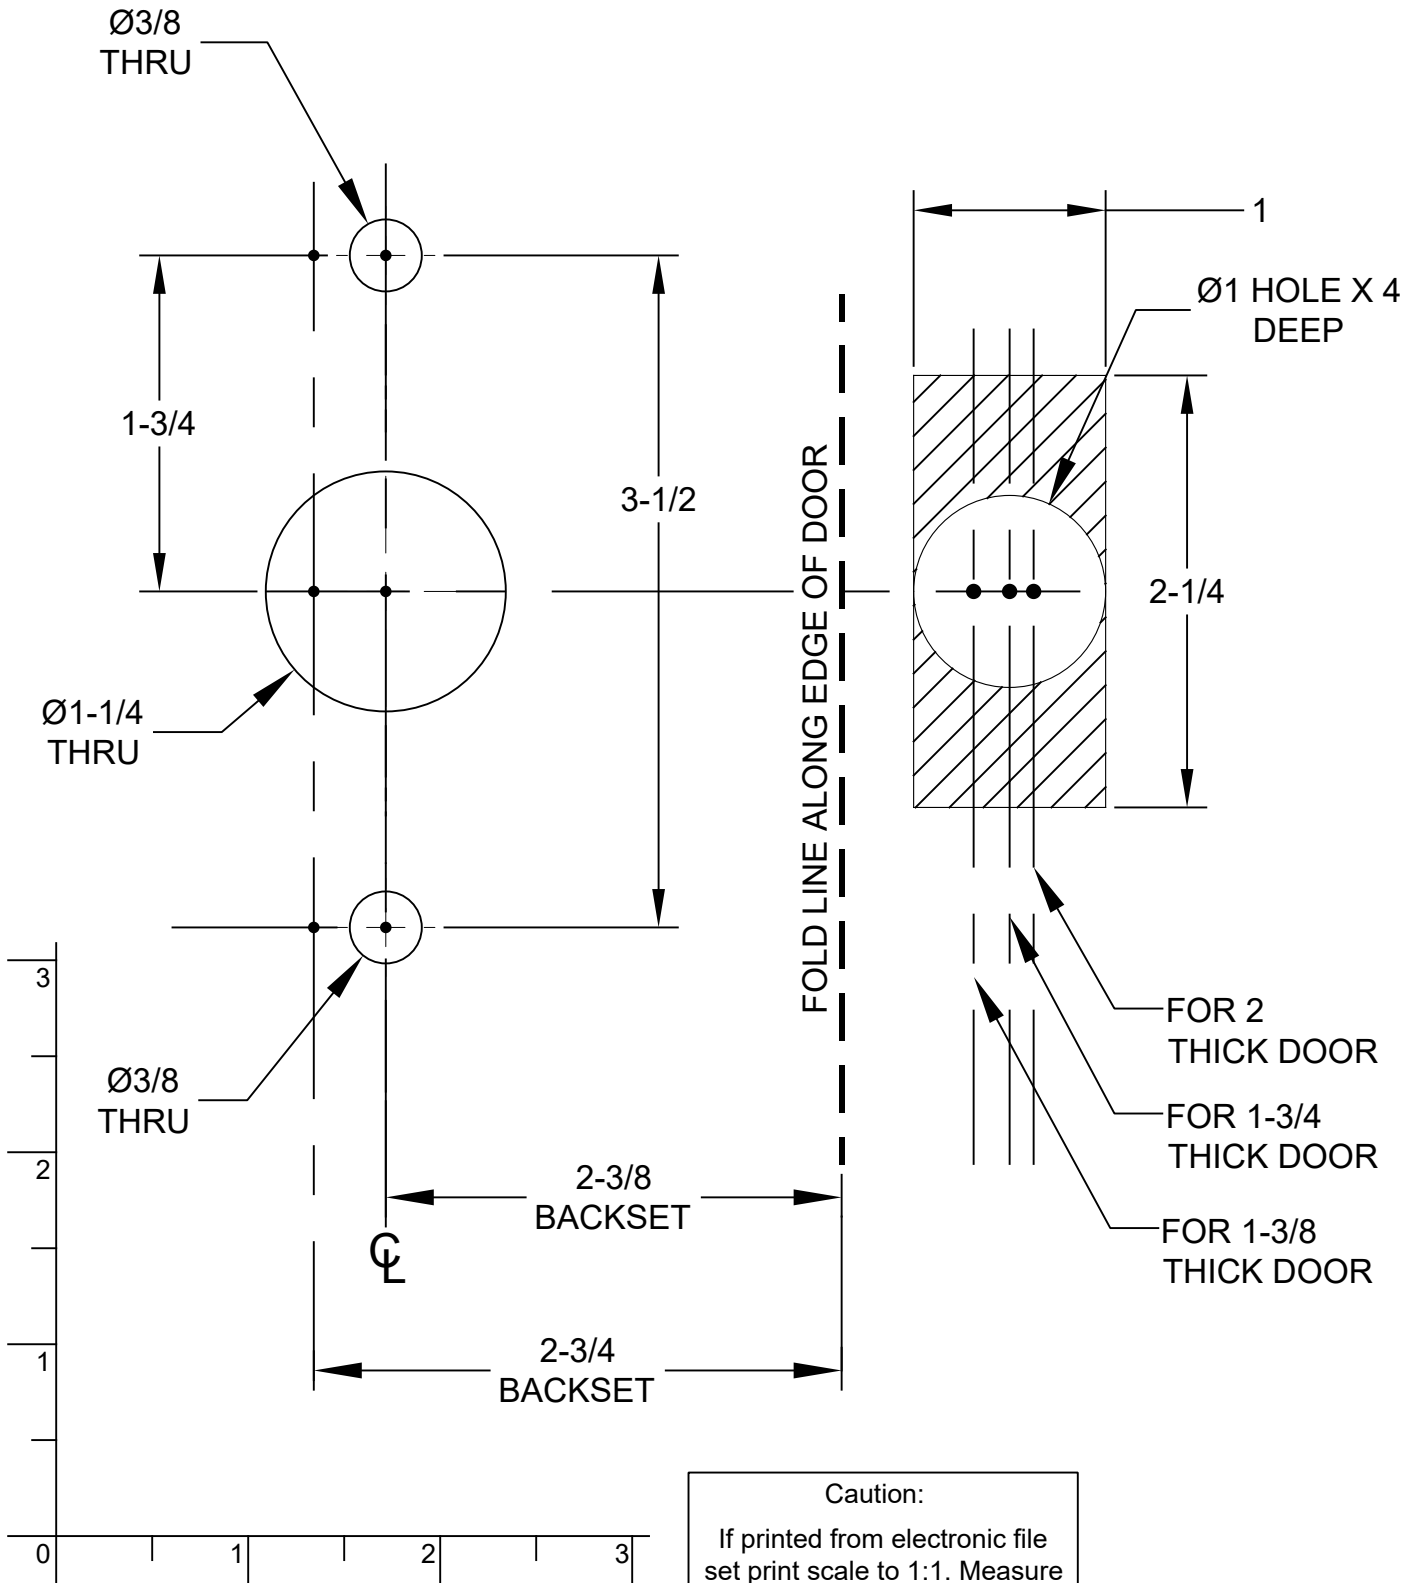

STRETTO 1.5X5 DOOR PREPARATION PASSAGE (LEFT HAND)

EMTEK®

***NOTES:**

ALL DIMENSIONS ARE IN INCHES.

DO NOT PHOTOCOPY TEMPLATE (SCALE MAY BE AFFECTED).

IN4-STRETTO1.5X5PASS-LH REV 2 12-13-21