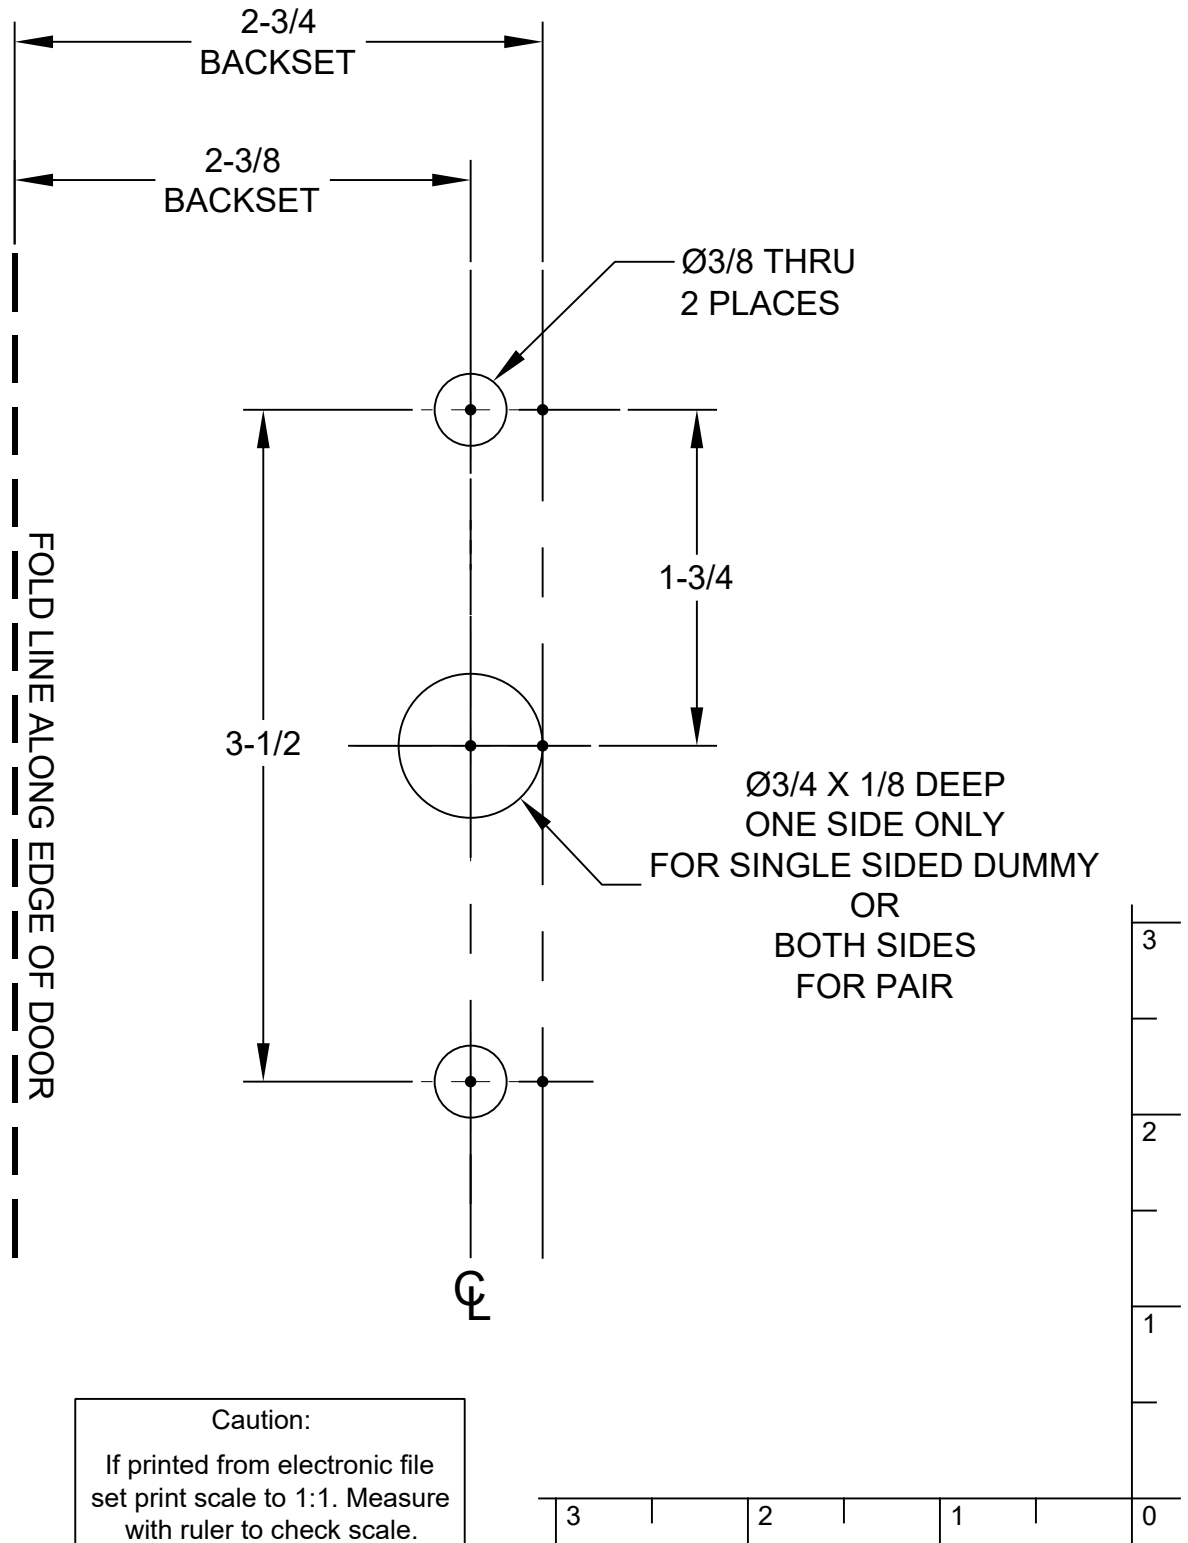

STRETTO 1.5X5 DOOR PREPARATION DUMMY (RIGHT HAND)

EMTEK®

Caution:
If printed from electronic file
set print scale to 1:1. Measure
with ruler to check scale.

*NOTES:
ALL DIMENSIONS ARE IN INCHES.
DO NOT PHOTOCOPY TEMPLATE (SCALE MAY BE AFFECTED).