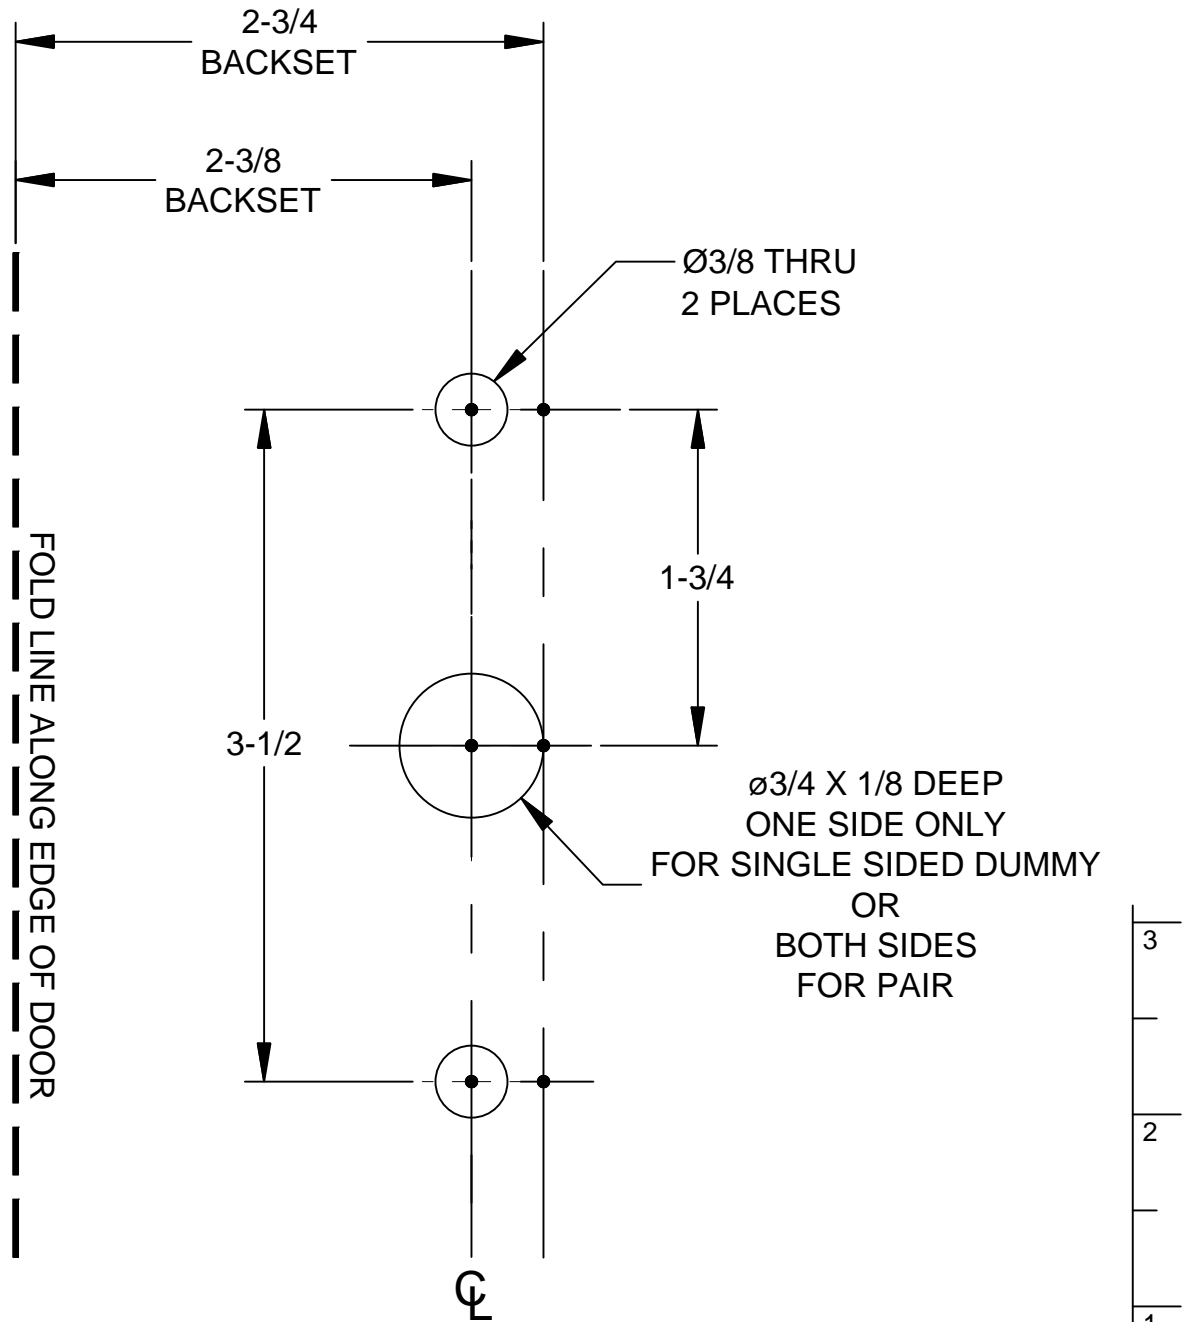

STRETTO 1.5X5 HOLE PREPARATION DUMMY (RIGHT HAND)

Caution:
If printed from electronic file
set print scale to 1:1. Measure
with ruler to check scale.

*NOTES:
ALL DIMENSIONS ARE IN INCHES.
DO NOT PHOTOCOPY TEMPLATE (SCALE MAY BE AFFECTED).