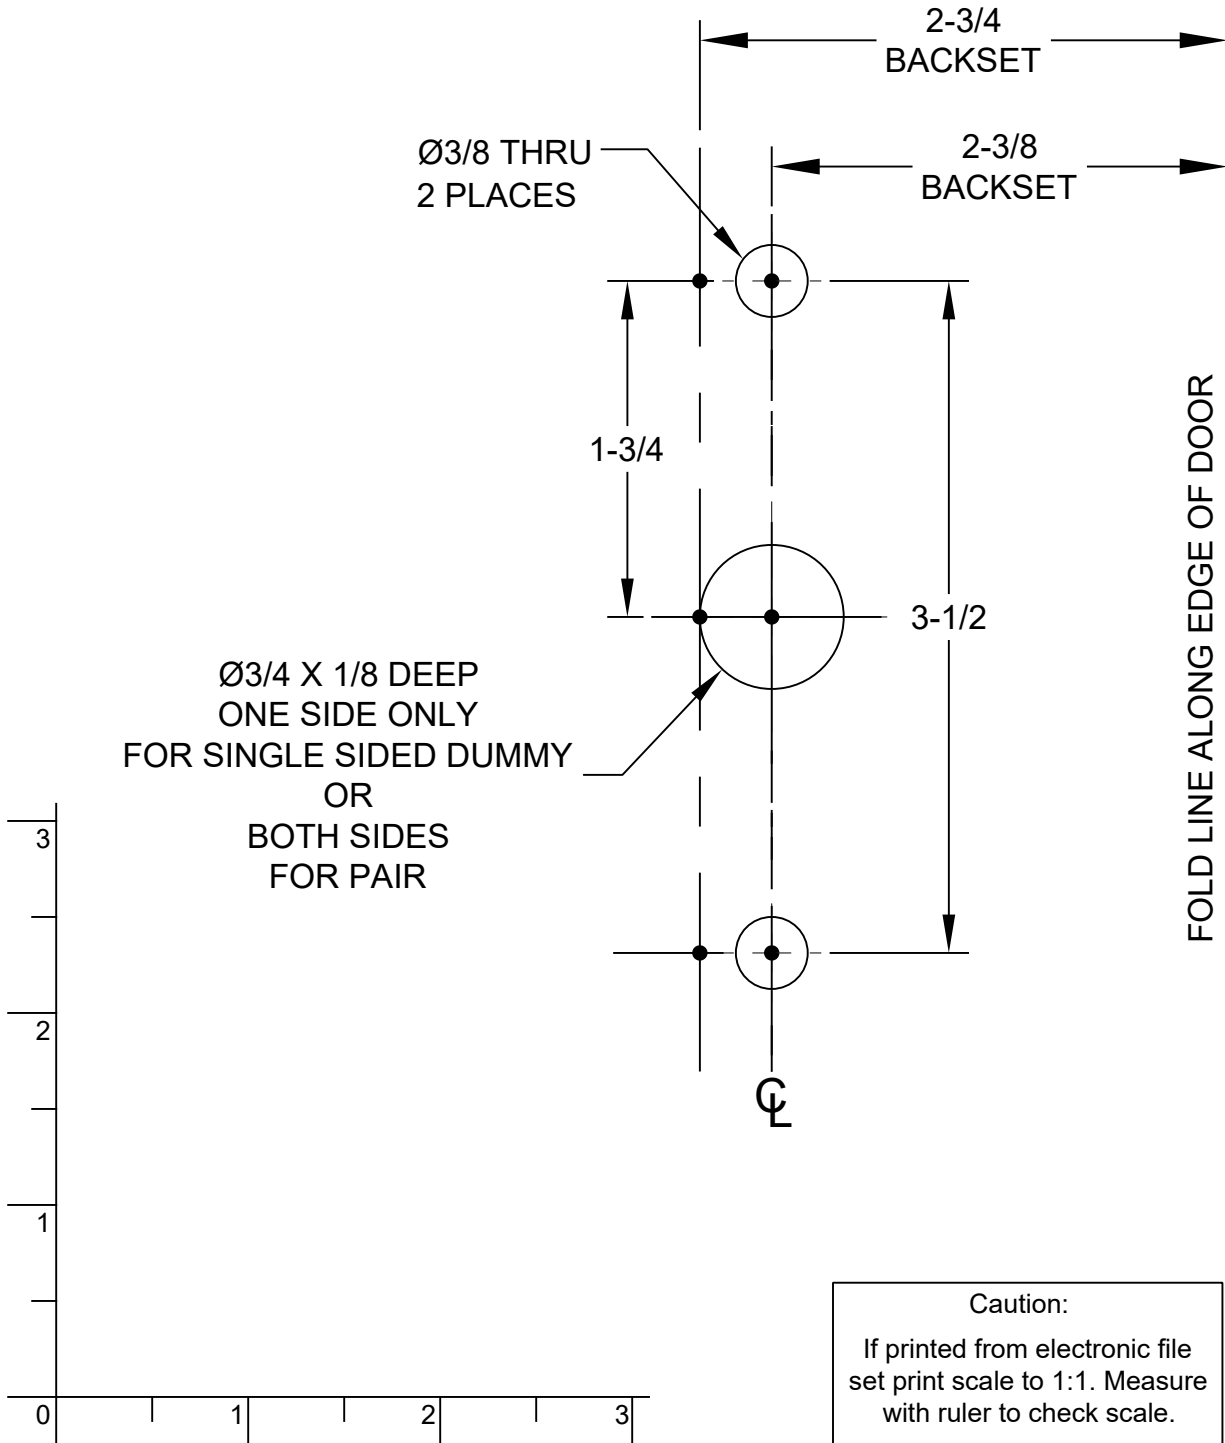

STRETTO 1.5X5 DOOR PREPARATION DUMMY (LEFT HAND)

EMTEK®

*NOTES:
ALL DIMENSIONS ARE IN INCHES.
DO NOT PHOTOCOPY TEMPLATE (SCALE MAY BE AFFECTED).