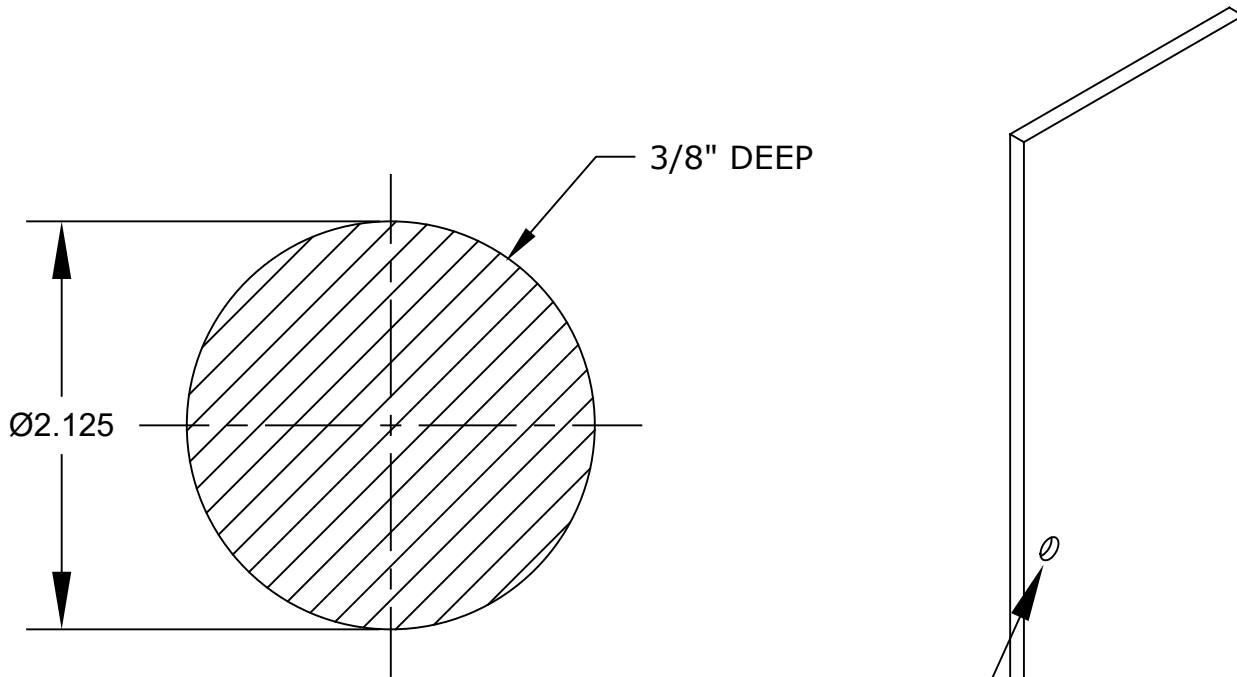

# SQUARE/ROUND FLUSH PULL BORE DOOR PREPARATION

EMTEK®

BORE OUT  
FOR PULL

SQUARE FLUSH PULL  
WITH ROUND BORE  
1/8" Plate thickness

Caution:  
If printed from electronic file  
set print scale to 1:1. Measure  
with ruler to check scale.