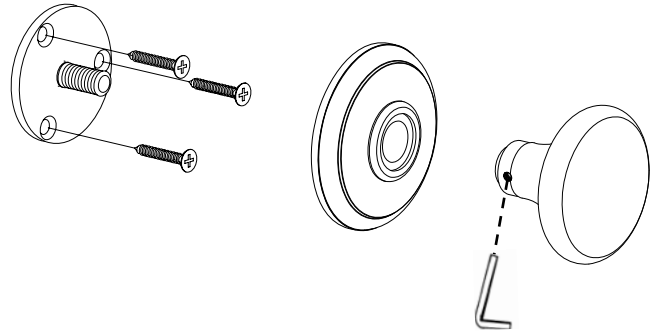

PASSAGE/PRIVACY DOOR PREP

DUMMY FUNCTION INSTALLATION

PUSH KNOB ONTO STUD. SECURE WITH SET SCREWS

PASSAGE/PRIVACY INSTALLATION