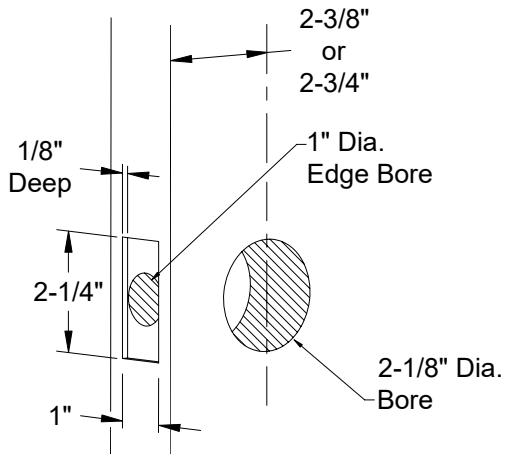

PASSAGE/PRIVACY DOOR PREP

DUMMY FUNCTION INSTALLATION

PUSH KNOB ONTO STUD. SECURE WITH SET SCREWS

PASSAGE/PRIVACY INSTALLATION