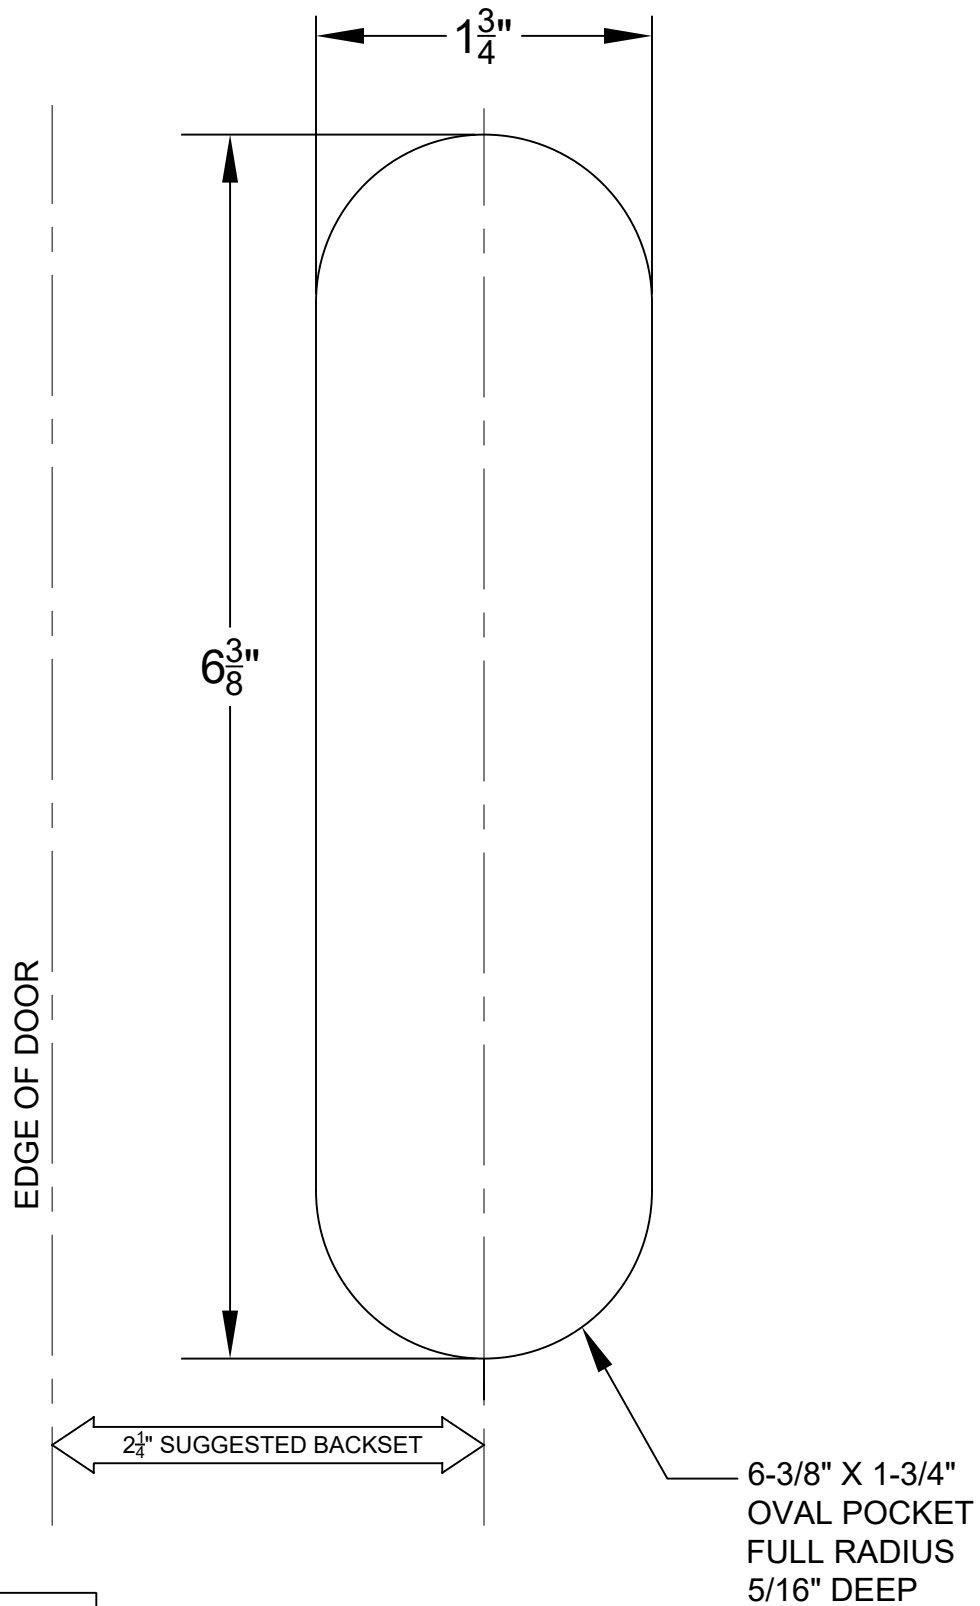

NARROW OVAL FLUSH PULL DOOR PREPARATION

Caution:
If printed from electronic file
set print scale to 1:1. Measure
with ruler to check scale.