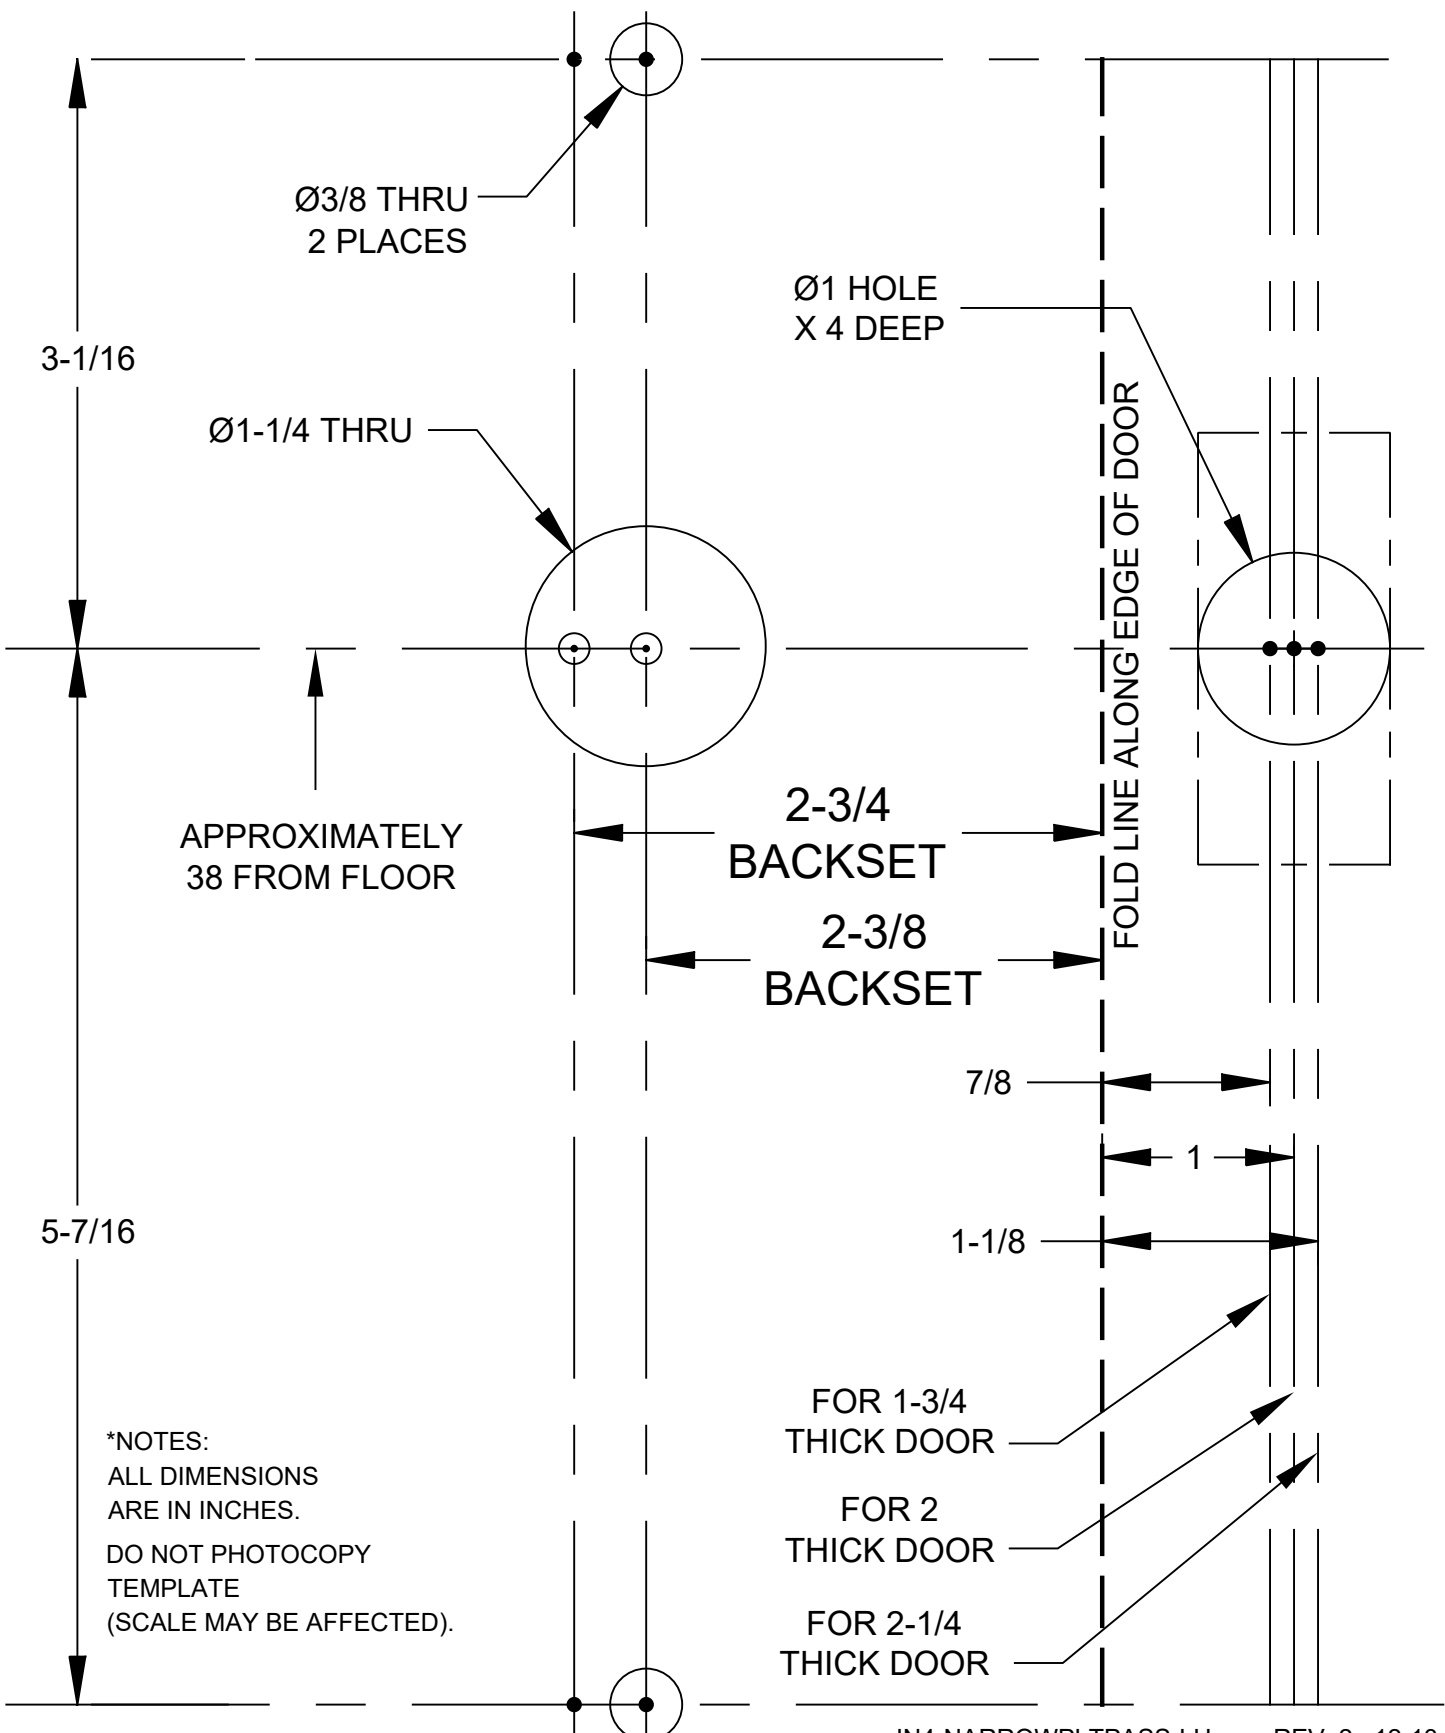

NARROW PASSAGE PLATE DOOR PREPARATION (LEFT HAND)*

EMTEK®

*NOTES:
ALL DIMENSIONS
ARE IN INCHES.
DO NOT PHOTOCOPY
TEMPLATE
(SCALE MAY BE AFFECTED).