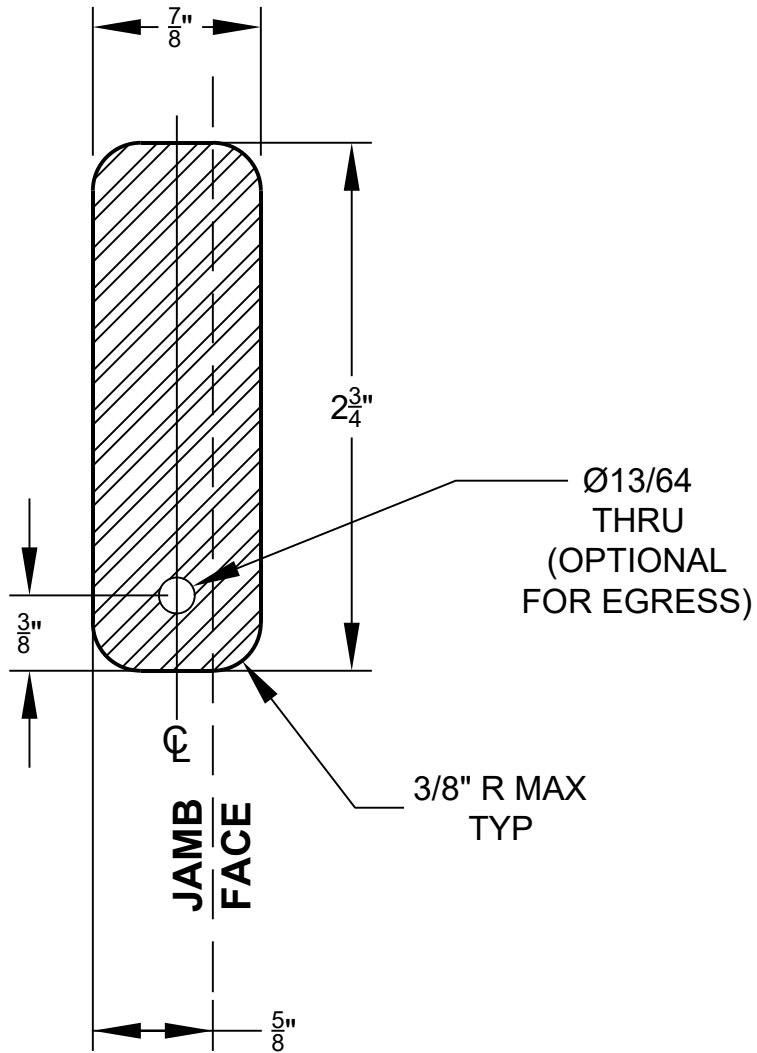

MODERN RECTANGULAR BARN DOOR  
 PRIVACY LOCK DOOR PREPARATION

Caution:  
 If printed from electronic file  
 set print scale to 1:1. Measure  
 with ruler to check scale.

HATCHED AREA  
 1-3/16" DEEP