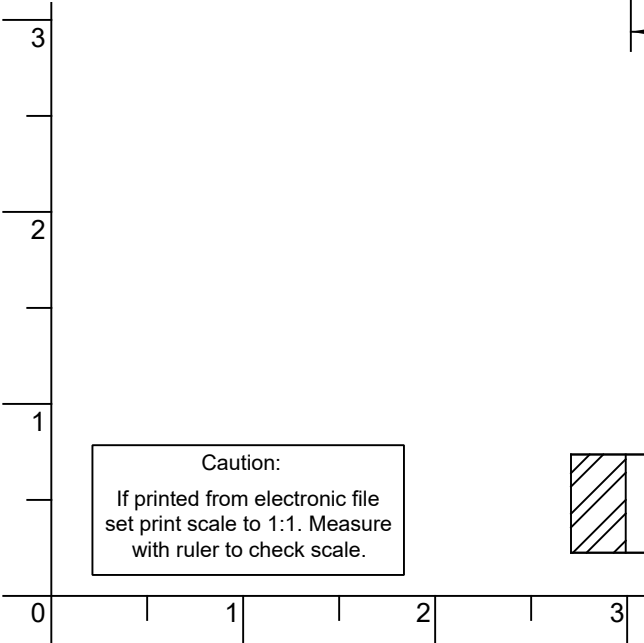

MODERN RECTANGULAR BARN DOOR  
 PRIVACY LOCK DOOR PREPARATION

Caution:  
 If printed from electronic file  
 set print scale to 1:1. Measure  
 with ruler to check scale.

HATCHED AREA  
 1-3/16" DEEP