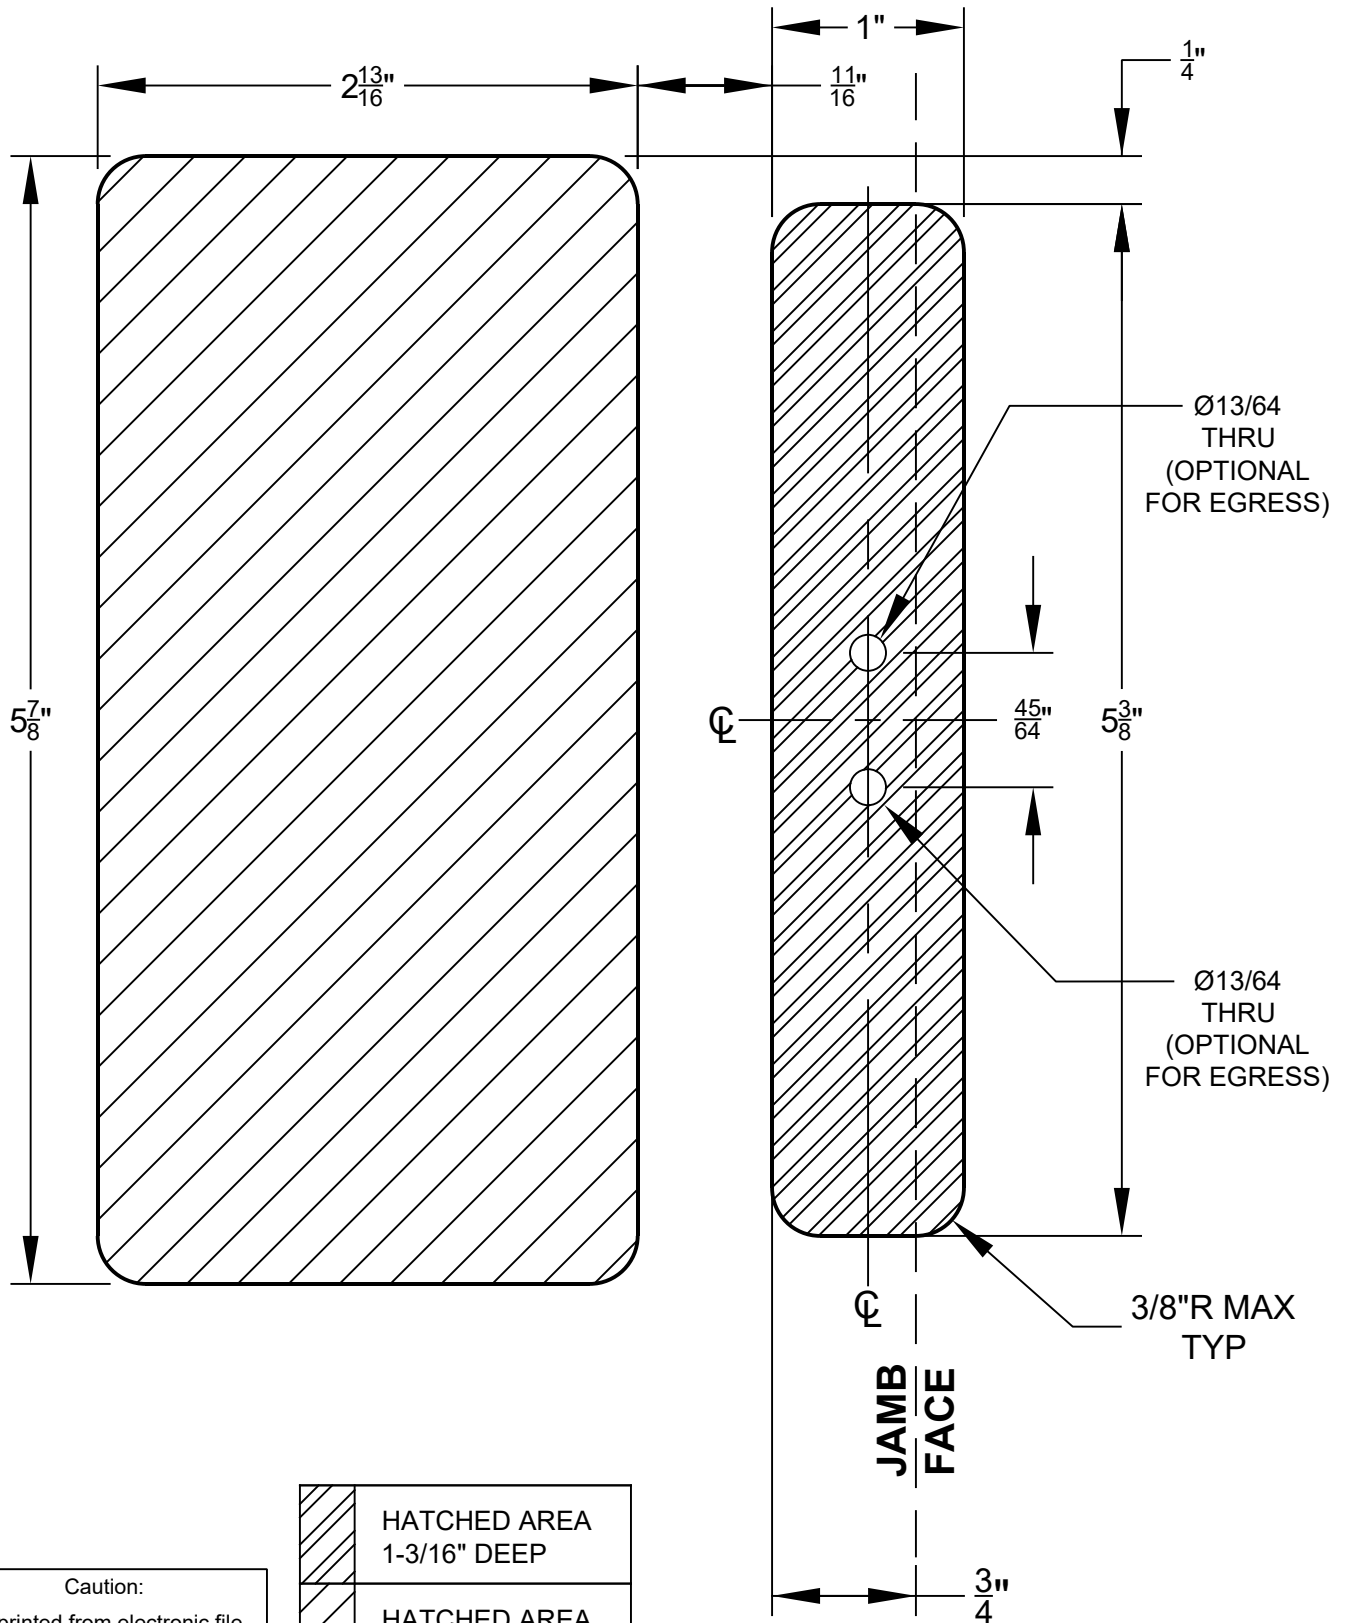

**MODERN RECTANGULAR BARN DOOR  
 PRIVACY LOCK AND FLUSH PULL WITH  
 INTEGRATED STRIKE DOOR PREPARATION**

	HATCHED AREA 1-3/16" DEEP
	HATCHED AREA 7/16" DEEP

Caution:  
 If printed from electronic file  
 set print scale to 1:1. Measure  
 with ruler to check scale.