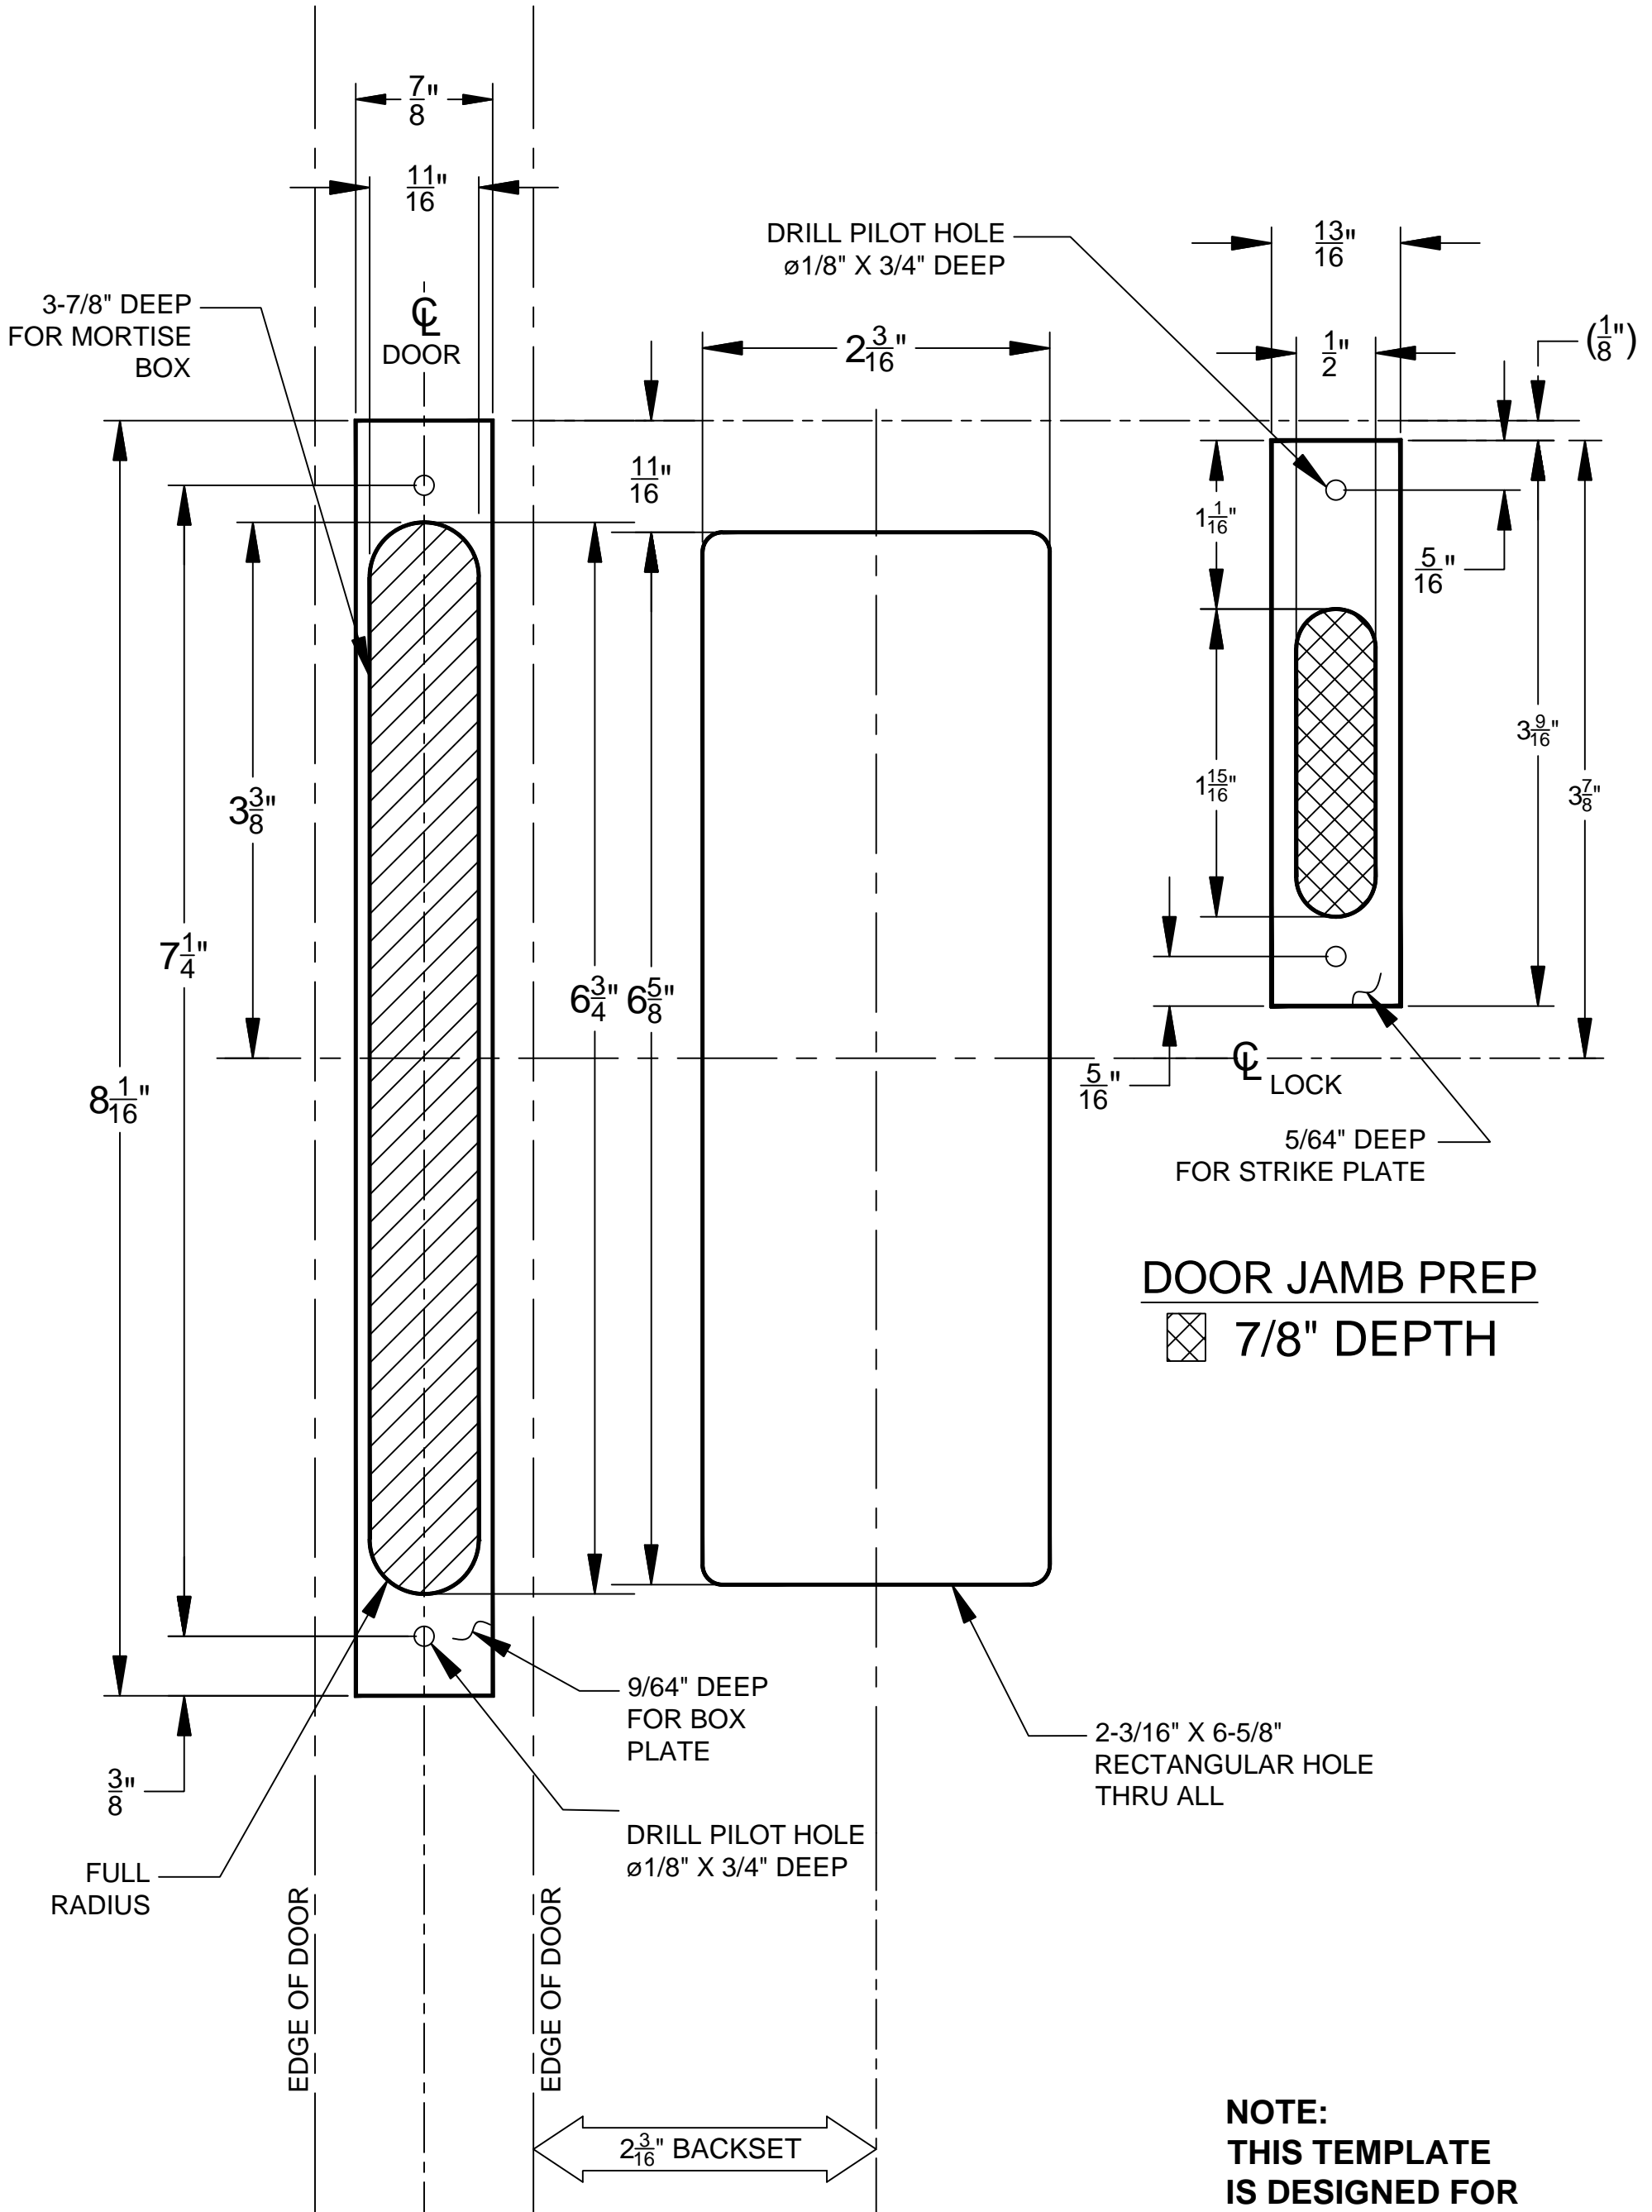

# MODERN POCKET DOOR MORTISE HOLE PREPARATION KEYED & PRIVACY

**NOTE:**  
THIS TEMPLATE  
IS DESIGNED FOR  
1-3/8" THICK DOOR.

\* NOTE: 8-1/2" X 11" COPY OF THIS  
TEMPLATE NOT TO SCALE.