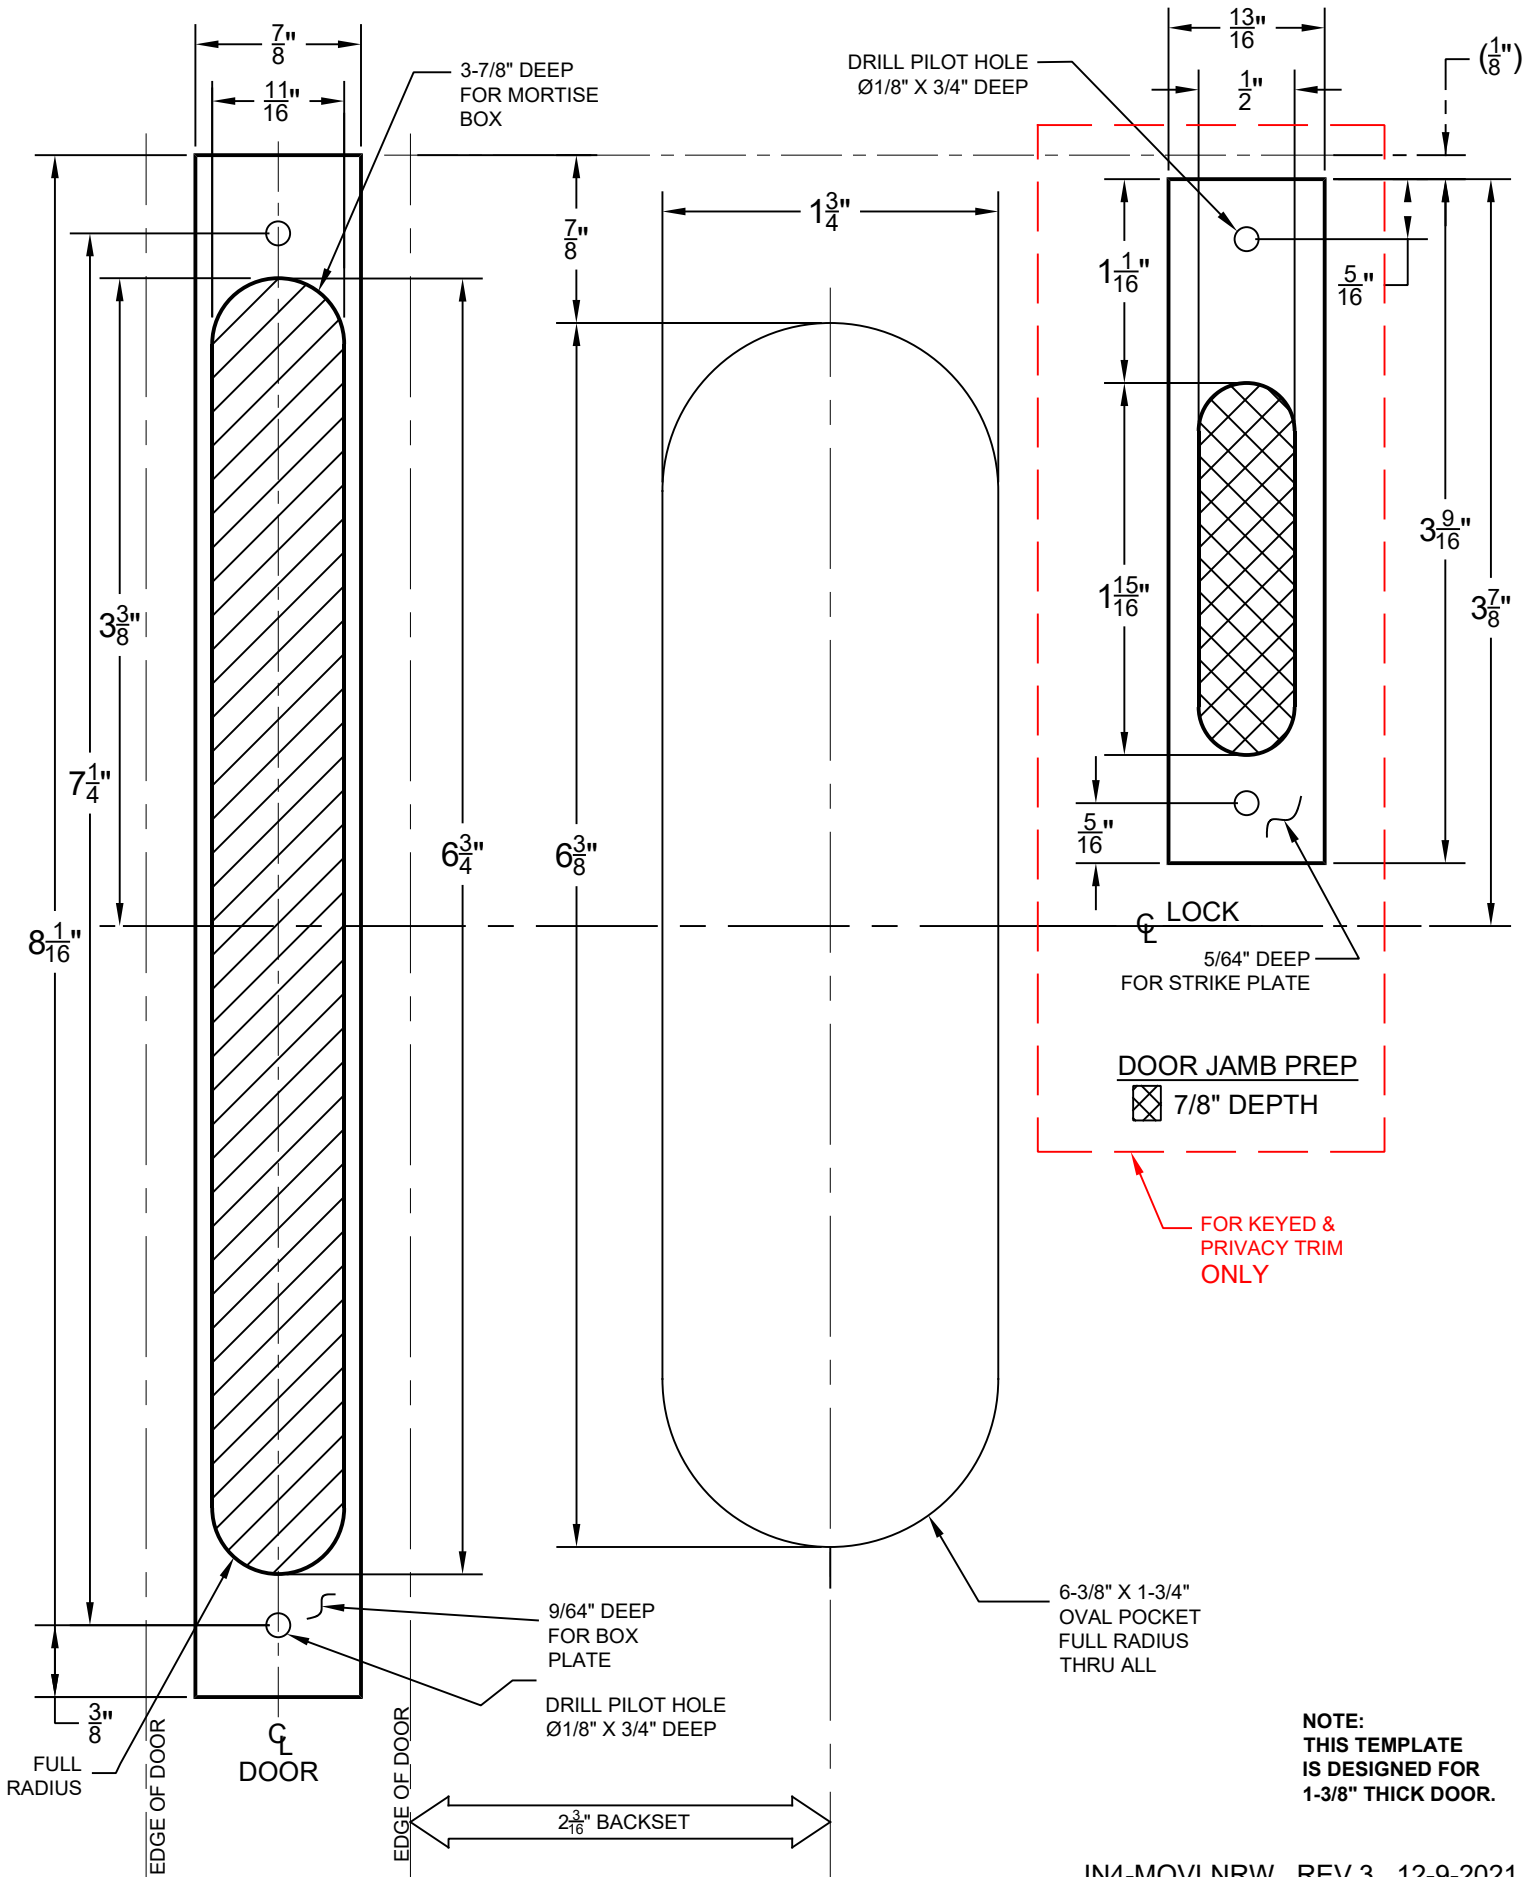

NARROW MODERN POCKET DOOR MORTISE DOOR PREPARATION OVAL & RECTANGULAR TRIMS

EMTEK®

NOTE:
THIS TEMPLATE
IS DESIGNED FOR
1-3/8" THICK DOOR.