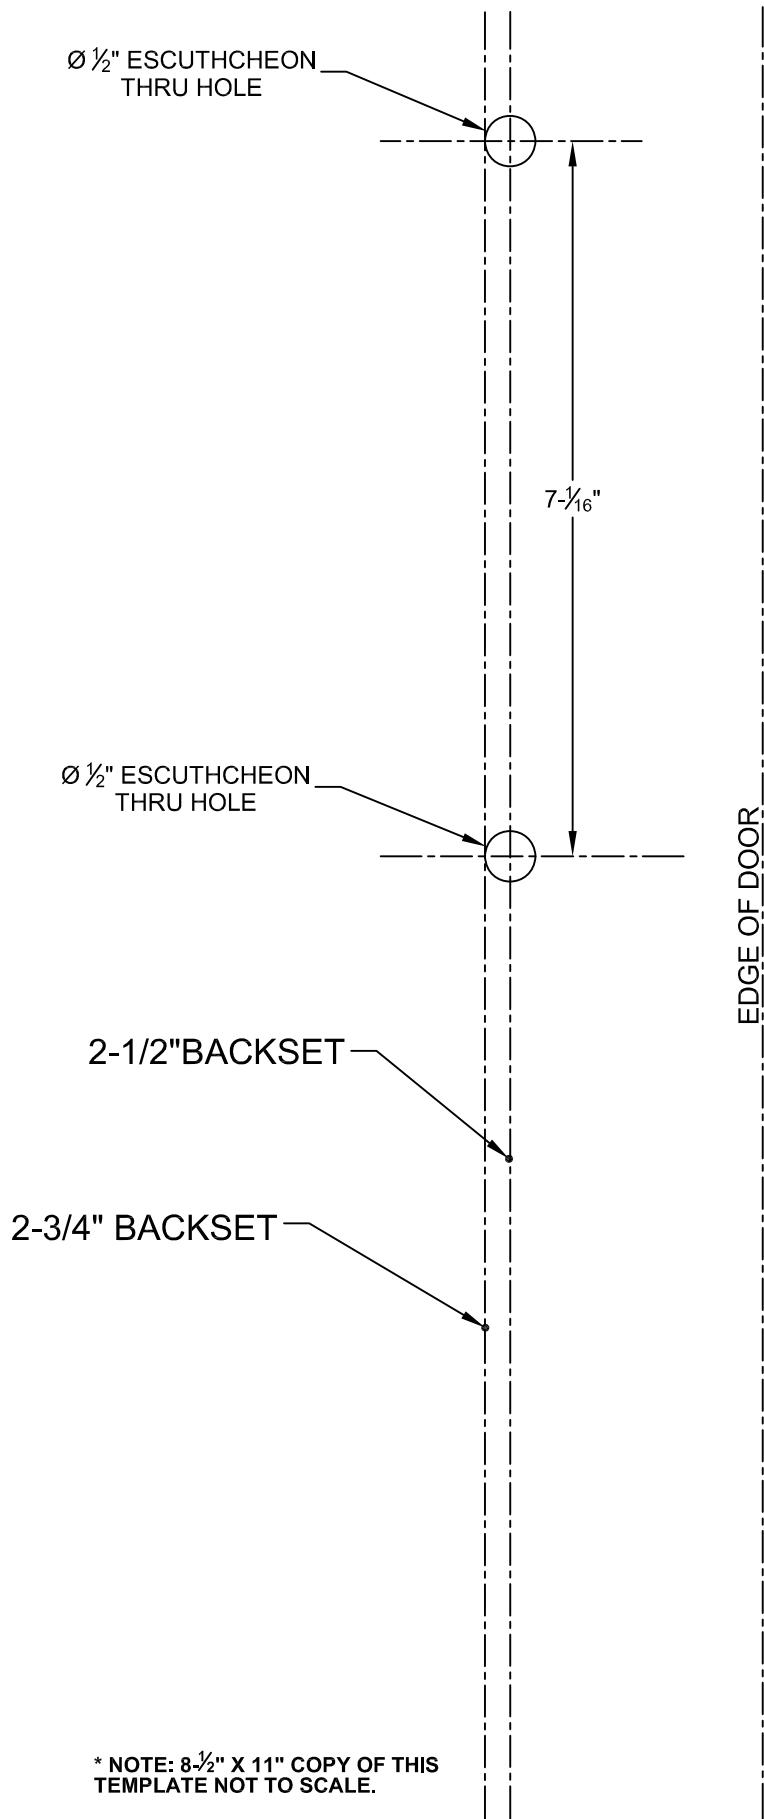

EMTEK®

DUMMY MORTISE LOCK HOLE PREPARATION FOR LEVER BY LEVER AND KNOB BY KNOB (LEFT HAND) *

* NOTE: 8-1/2" X 11" COPY OF THIS
TEMPLATE NOT TO SCALE.