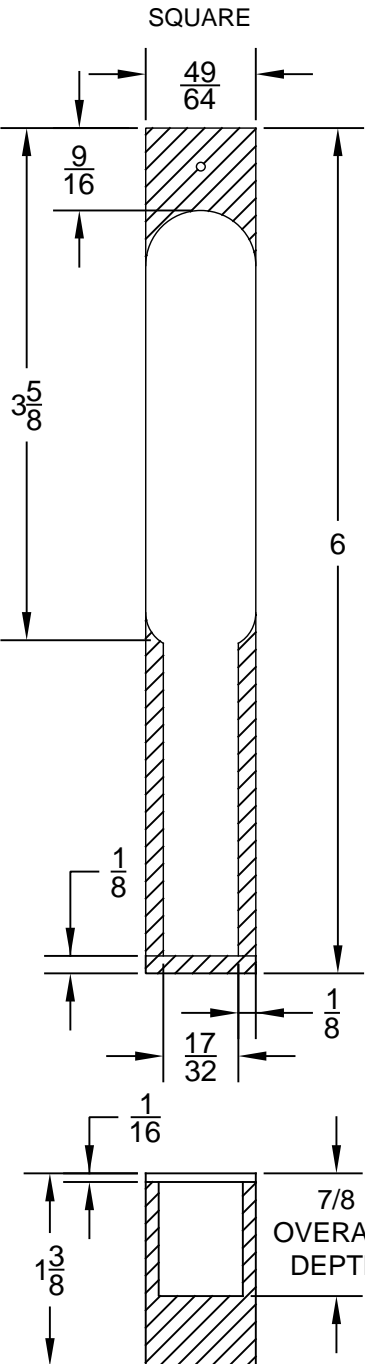

# INSTALLATION TEMPLATE: 6" FLUSH BOLT

 1/16" DEPTH