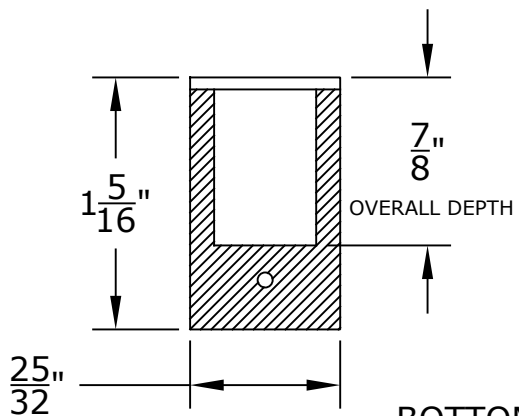

DOOR PREPARATION: SMALL FLUSH BOLT

EMTEK®

SQUARE

ROUND

 1/16" DEPTH

BOTTOM VIEW