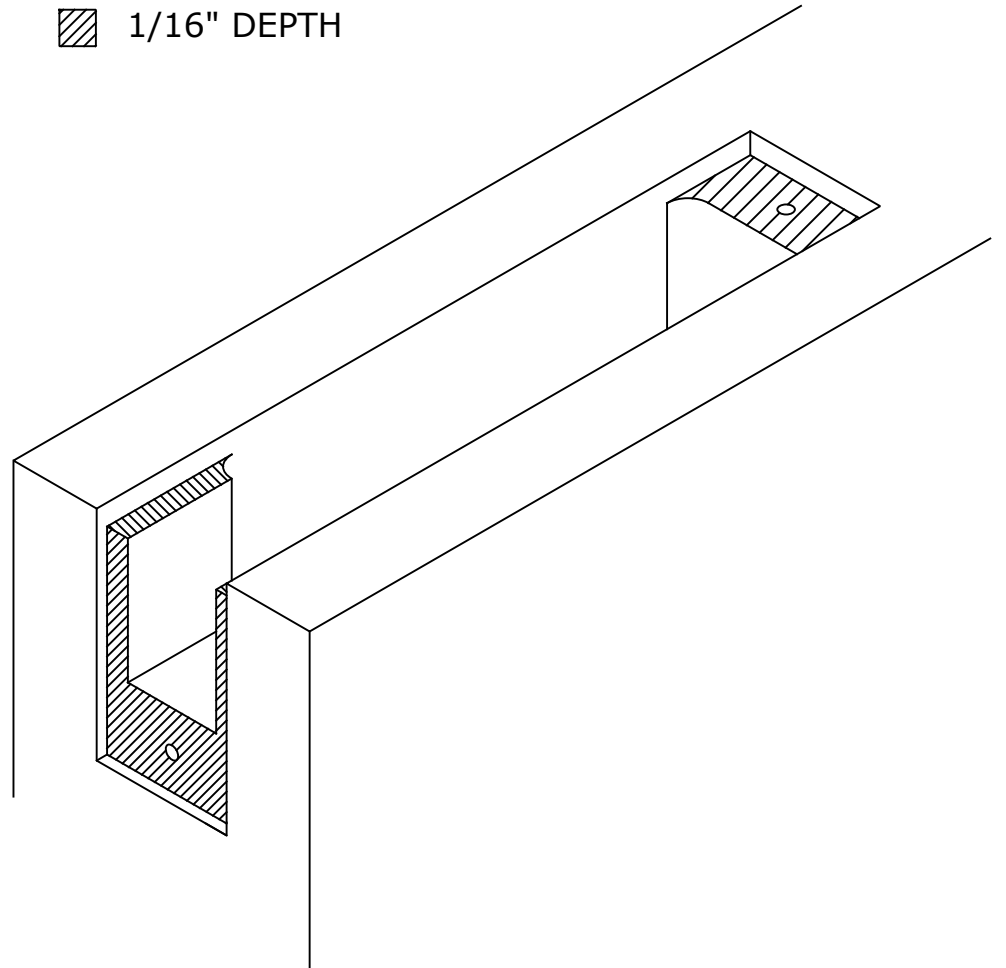

DOOR PREPARATION: SMALL FLUSH BOLT

EMTEK®

SQUARE

ROUND

 1/16" DEPTH

BOTTOM VIEW