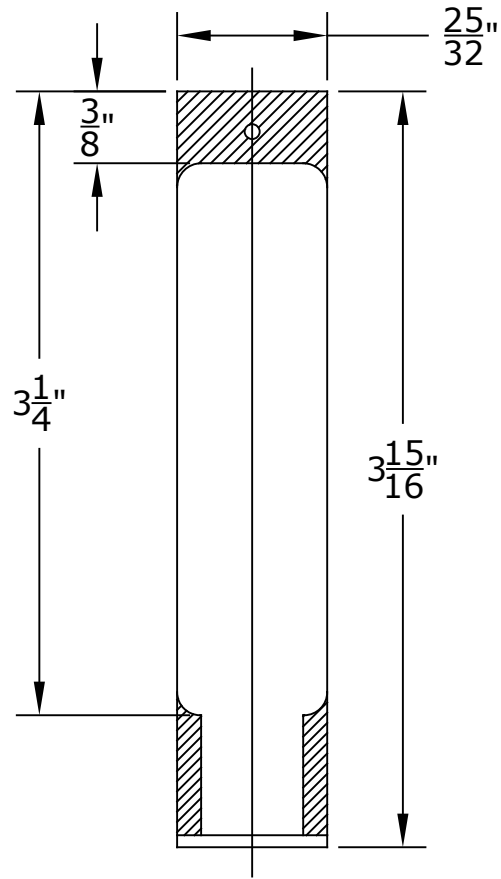

DOOR PREPARATION: SMALL FLUSH BOLT

EMTEK®

SQUARE

ROUND

 1/16" DEPTH

BOTTOM VIEW