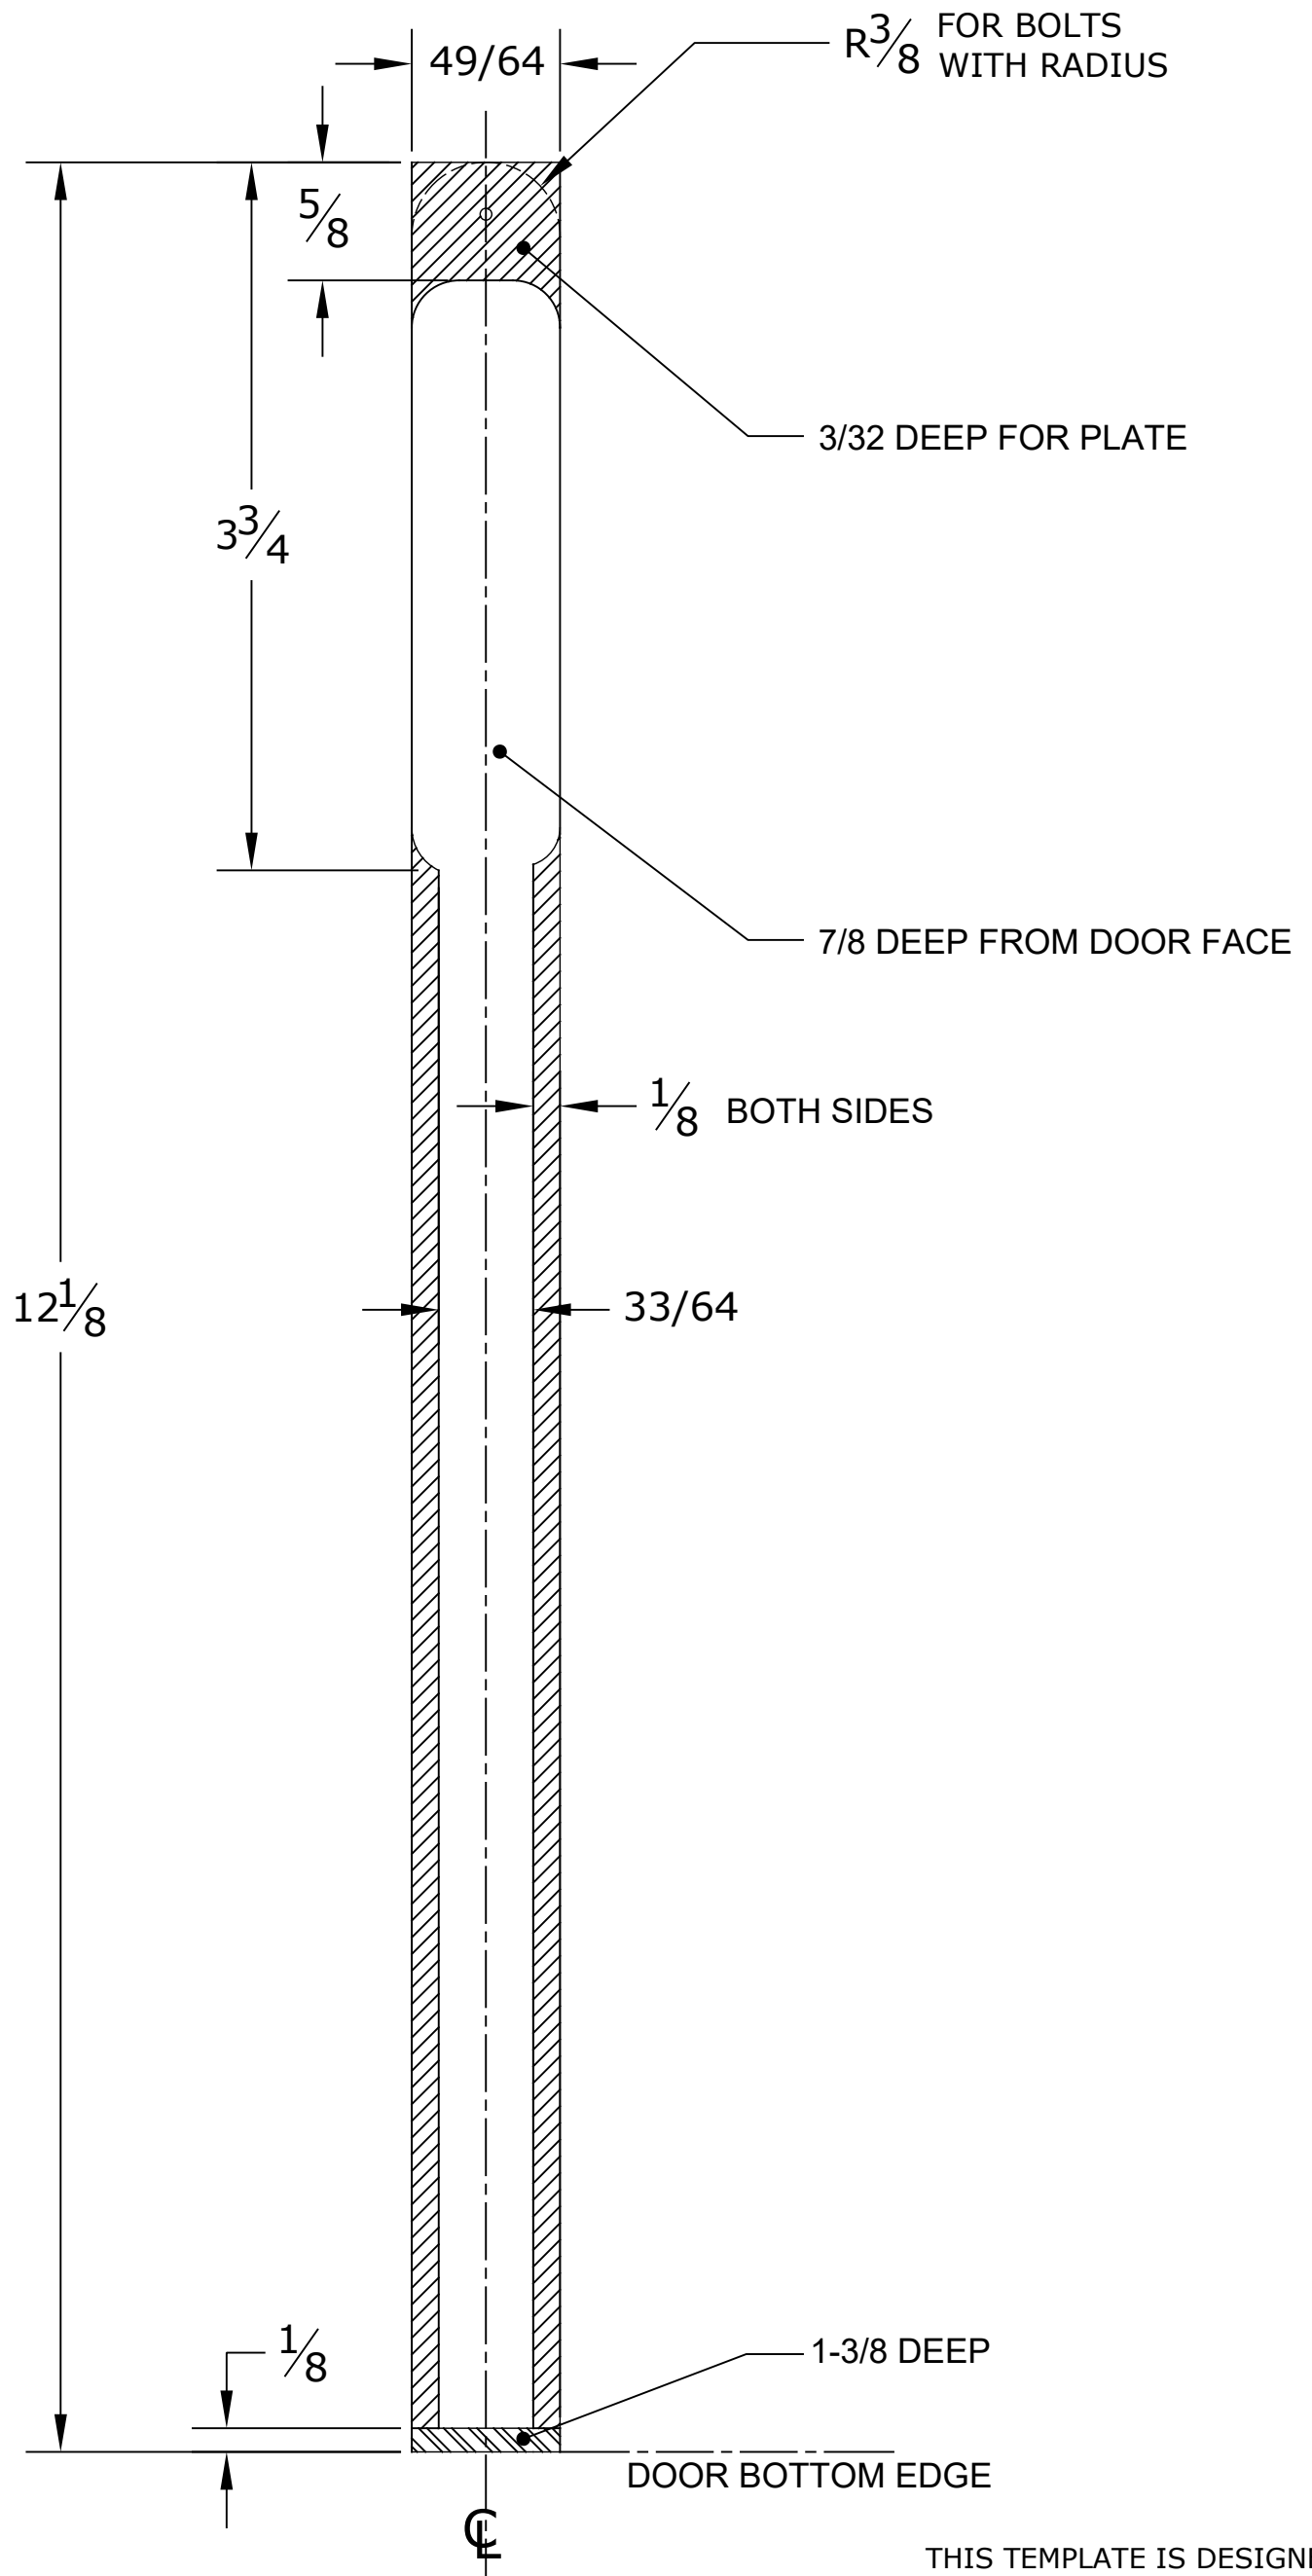

DOOR PREPARATION : 12" FLUSH BOLT

THIS TEMPLATE IS DESIGNED TO BE PRINTED ON A 11X17 SHEET

* NOTE: 8-1/2 X 11 COPY OF THIS TEMPLATE NOT TO SCALE.