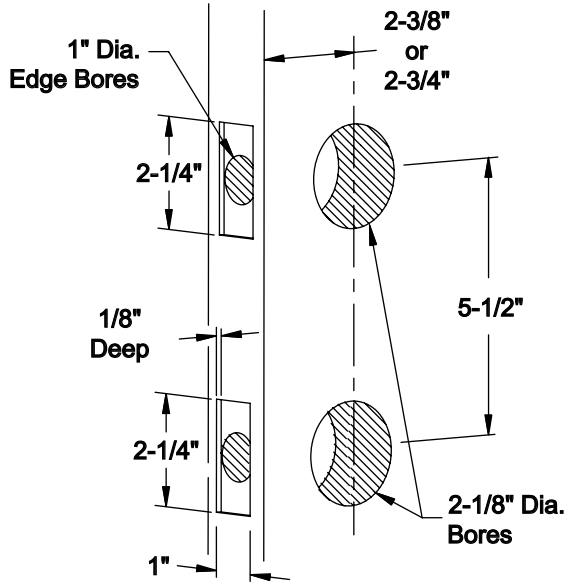

Installation Guide - Tubular Sectional Entry Set - Single Cylinder Deadbolt **EMTEK**

1. Door Prep

See template for door prep specifications.

2. Door Jamb Prep

3. Outside Installation

Install with tail piece horizontal

Optional extension collar for thin doors

Plates and grips vary depending on style.

4. Inside Installation