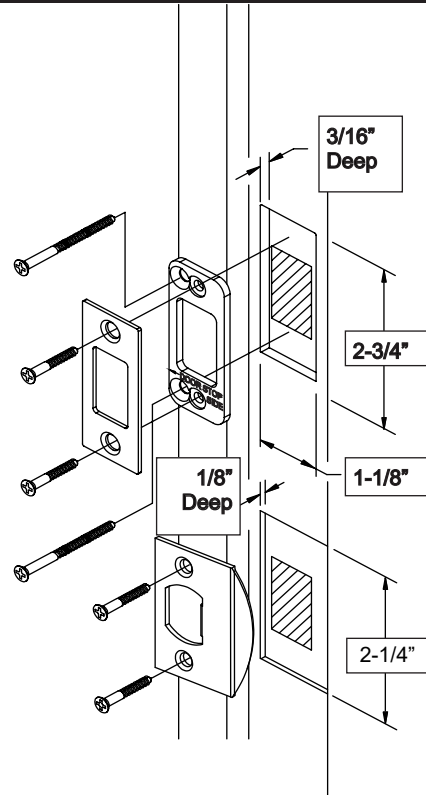

Installation Guide - Tubular Sectional Entry Set - Single Cylinder Deadbolt **EMTEK**

1. Door Prep

See template for door prep specifications.

2. Door Jamb Prep

3. Outside Installation

Install with tail piece horizontal

Optional extension collar for thin doors

Plates and grips vary depending on style.

4. Inside Installation