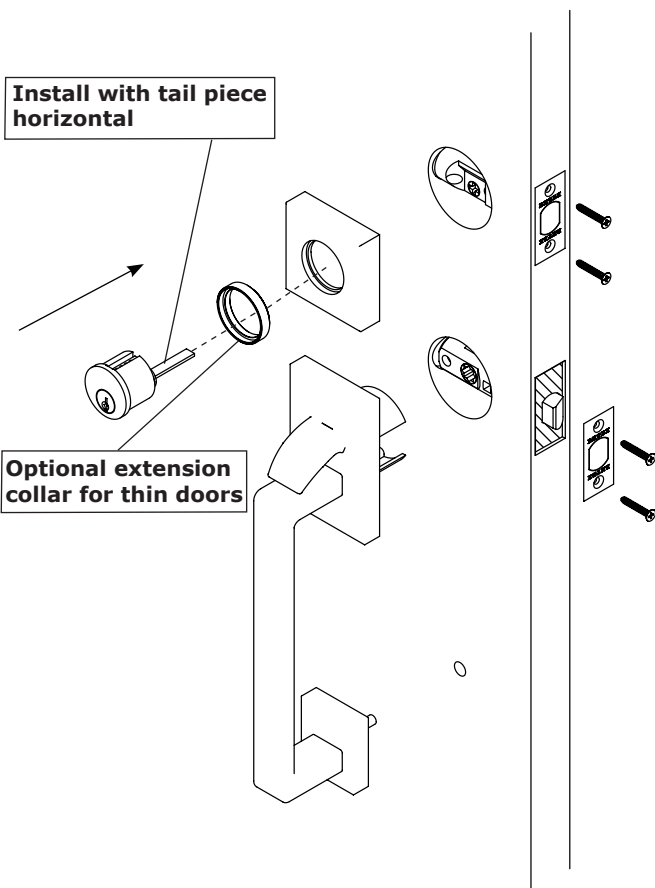

Installation Guide - Tubular Sectional Entry Set - Single Cylinder Deadbolt **EMTEK**

1. Door Prep

See template for door prep specifications.

2. Door Jamb Prep

3. Outside Installation

Install with tail piece horizontal

Optional extension collar for thin doors

Plates and grips vary depending on style.

4. Inside Installation