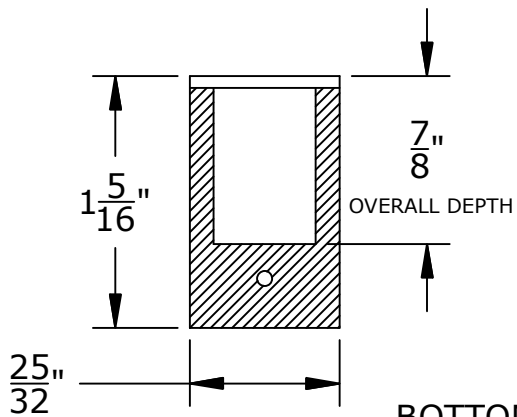

INSTALLATION TEMPLATE: SMALL FLUSH BOLT

SQUARE

ROUND

 1/16" DEPTH

BOTTOM VIEW