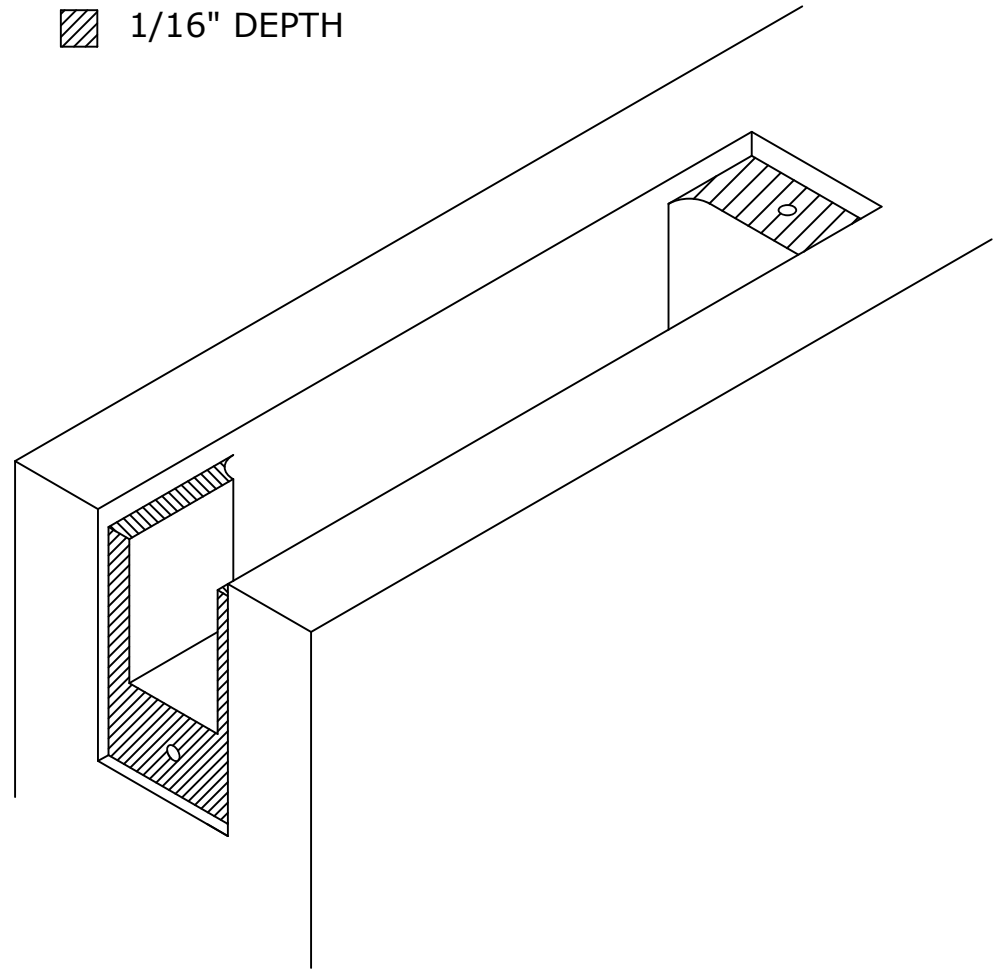

INSTALLATION TEMPLATE: SMALL FLUSH BOLT

SQUARE

ROUND

 1/16" DEPTH

BOTTOM VIEW