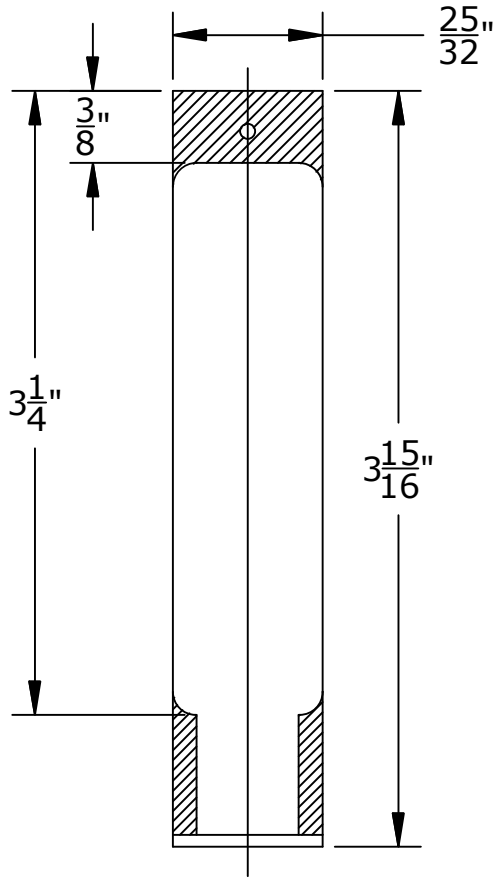

INSTALLATION TEMPLATE: SMALL FLUSH BOLT

SQUARE

ROUND

 1/16" DEPTH

BOTTOM VIEW